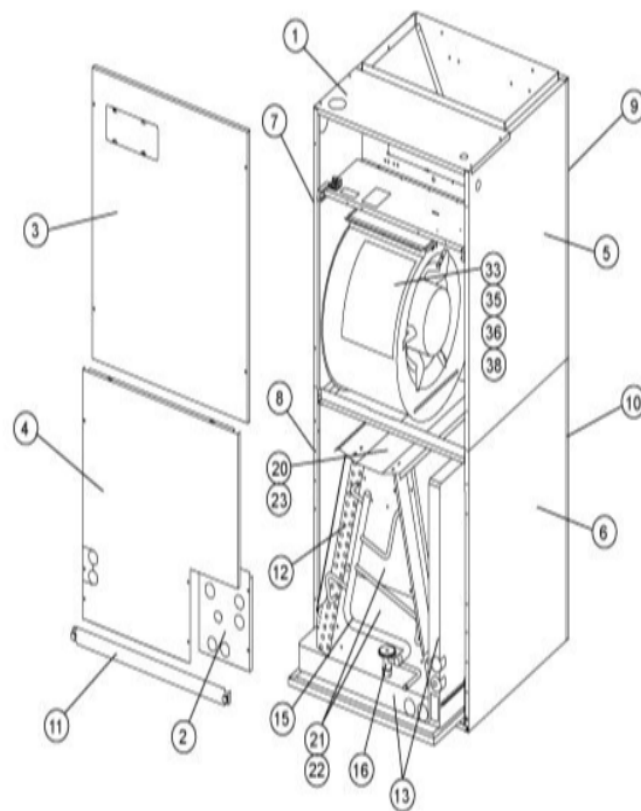

COOLING-COILS/BLOWER COILS
MARCH, 2007
SUPERCEDES JANUARY, 1996

CB31MV CONTROL PANEL

COOLING-COIL/BLOWER COILS
MARCH, 2007
SUPERCEDES JANUARY, 1996

CB31MV SERIES

Revision Number - 1P

BLOWER PARTS

Callout	Name	Quantity	Description
	BAND-MOTOR Cat #: 62A57 Model/Part #: 62A5701	1	MOTOR MTG
	HARNESS-WIRING Cat #: 81J36 Model/Part #: LB-65895A	1	BLOWER MOTOR
	PLATE-CUTOFF Cat #: 34L43 Model/Part #: LB-88460	1	CUTOFF PLATE
	MODULE-CONTROL Cat #: 66K60 Model/Part #: LB-90745K	1	(ICM2)- MODULE LESS MOTOR(FOOTNOTE 1)
33	MOUNT-MOTOR Cat #: 98G23 Model/Part #: 98G2301	3	ARM, MOTOR MOUNTING
35	HOUSING-BLOWER Cat #: 53K65 Model/Part #: 53K6501	1	BLOWER HOUSING S.A.
36	MOTOR-BLOWER Cat #: 41K84 Model/Part #: 41K8401	1	"(ICM2)- 1 HP,1050RPM,120- 240/60/1, MOTO
38	WHEEL-BLOWER Cat #: 21793 Model/Part #: LB-29333BBA	1	"1/2""BORE,12"" X 9""

CABINET PARTS

Callout	Name	Quantity	Description
	FILTER-AIR"20"" X 24"" X 1"" Cat #: Model/Part #:	1	
	KIT-HARDWARE Cat #: 97M37 Model/Part #: LB-110418A	1	PKG OF 10 FOR FILTER DOOR
1	CAP-CABINET Cat #: 72M38 Model/Part #: LB-107656AX	1	TOP CAP
2	PLATE Cat #: 72M10 Model/Part #: LB-107656L	1	PATCH

CONTROL PANEL PARTS

Callout	Name	Quantity	Description
	HARNESS-WIRING Cat #: 78K52 Model/Part #: LB-74237	1	POWER
	HARNESS-WIRING Cat #: 81K86 Model/Part #: LB-90005	1	CONTROL
	HARNESS-WIRING Cat #: 22L55 Model/Part #: LB-90006	1	(#2)
A15	BOARD-CIRCUIT Cat #: 40K82 Model/Part #: LB-89812	1	(BDC3-1)
K20	RELAY Cat #: 49K04 Model/Part #: 49K0401	1	"ID BLOWER,DPDT,240V"
T1	TRANSFORMER	1	"208/240V PRI,24V"