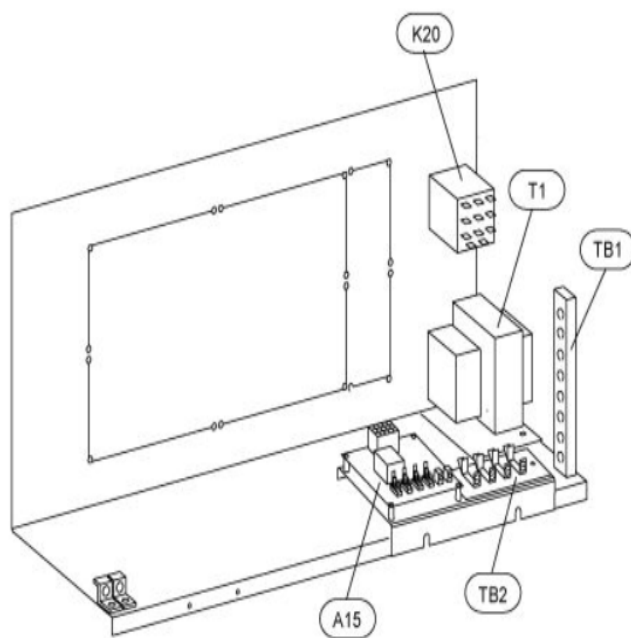

COOLING-COILS/BLOWER COILS
MARCH, 2007
SUPERCEDES JANUARY, 1996

CB31MV CONTROL PANEL

COOLING-COIL/BLOWER COILS
MARCH, 2007
SUPERCEDES JANUARY, 1996

CB31MV SERIES

Revision Number - 1P

BLOWER PARTS

Callout	Name	Quantity	Description
	BAND-MOTOR Cat #: 62A57 Model/Part #: 62A5701	1	MOTOR MTG
	HARNESS-WIRING Cat #: 81J36 Model/Part #: LB-65895A	1	BLOWER MOTOR
	PLATE-CUTOFF Cat #: 34L43 Model/Part #: LB-88460	1	CUTOFF PLATE
	MODULE-CONTROL Cat #: 66K60 Model/Part #: LB-90745K	1	(ICM2)- MODULE LESS MOTOR(FOOTNOTE 1)
33	MOUNT-MOTOR Cat #: 98G23 Model/Part #: 98G2301	3	ARM, MOTOR MOUNTING
35	HOUSING-BLOWER Cat #: 53K65 Model/Part #: 53K6501	1	BLOWER HOUSING S.A.
36	MOTOR-BLOWER Cat #: 41K84 Model/Part #: 41K8401	1	"(ICM2)- 1 HP,1050RPM,120- 240/60/1, MOTO
38	WHEEL-BLOWER Cat #: 21793 Model/Part #: LB-29333BBA	1	"1/2""BORE,12"" X 9""

CABINET PARTS

Callout	Name	Quantity	Description
	FILTER-AIR"20"" X 24"" X 1"" Cat #: Model/Part #:	1	
	KIT-HARDWARE Cat #: 97M37 Model/Part #: LB-110418A	1	PKG OF 10 FOR FILTER DOOR
1	CAP-CABINET Cat #: 72M38 Model/Part #: LB-107656AX	1	TOP CAP
2	PLATE Cat #: 72M10 Model/Part #: LB-107656L	1	PATCH

CONTROL PANEL PARTS

Callout	Name	Quantity	Description
	HARNESS-WIRING Cat #: 78K52 Model/Part #: LB-74237	1	POWER
	HARNESS-WIRING Cat #: 81K86 Model/Part #: LB-90005	1	CONTROL
	HARNESS-WIRING Cat #: 22L55 Model/Part #: LB-90006	1	(#2)
A15	BOARD-CIRCUIT Cat #: 40K82 Model/Part #: LB-89812	1	(BDC3-1)
K20	RELAY Cat #: 49K04 Model/Part #: 49K0401	1	"ID BLOWER,DPDT,240V"
T1	TRANSFORMER	1	"208/240V PRI,24V"