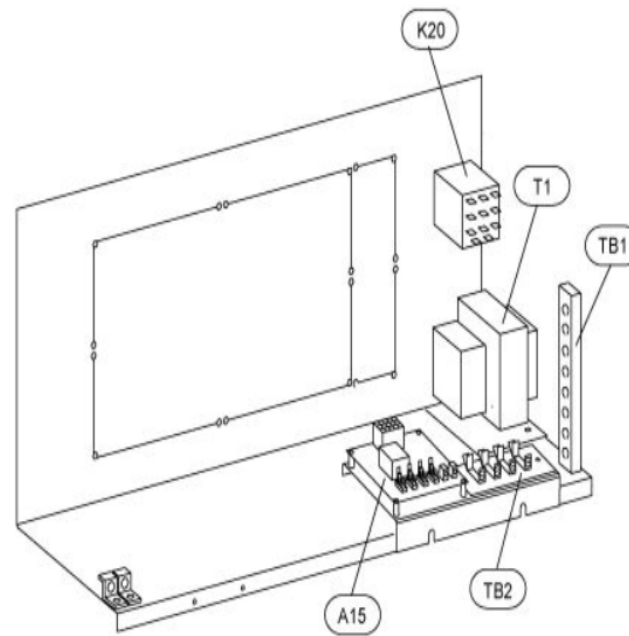

COOLING-COILS/BLOWER COILS
MARCH, 2007
SUPERCEDES JANUARY, 1996

CB31MV CONTROL PANEL