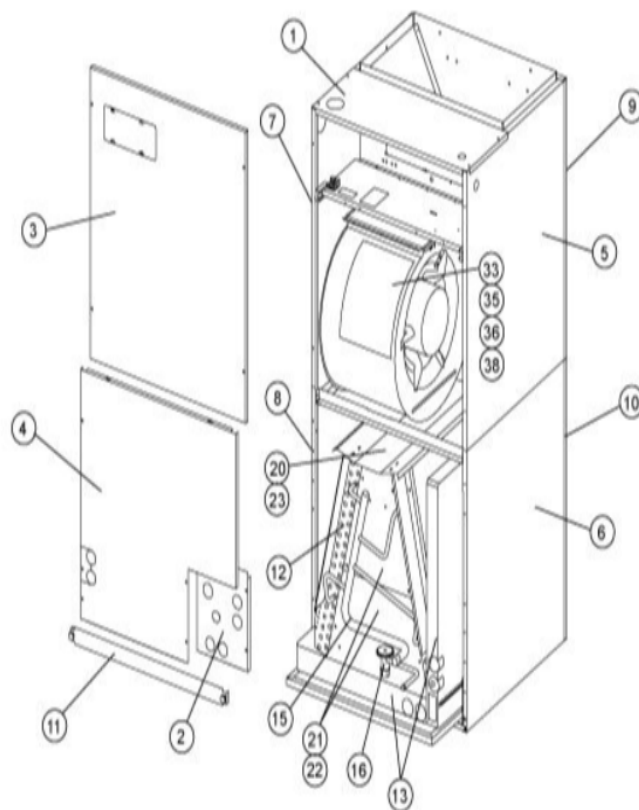

COOLING-COIL/BLOWER COILS
MARCH, 2007
SUPERCEDES JANUARY, 1996

CB31MV SERIES