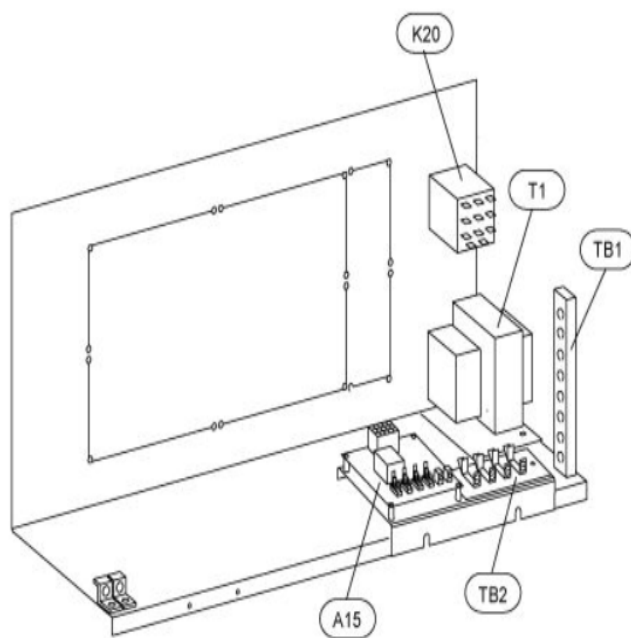

COOLING-COILS/BLOWER COILS
MARCH, 2007
SUPERCEDES JANUARY, 1996

CB31MV CONTROL PANEL

COOLING-COIL/BLOWER COILS
MARCH, 2007
SUPERCEDES JANUARY, 1996

CB31MV SERIES

Revision Number - 2P

BLOWER PARTS

Callout	Name	Quantity	Description
	BAND-MOTOR Cat #: 62A57 Model/Part #: 62A5701	1	MOTOR MTG
	HARNESS-WIRING Cat #: 81J36 Model/Part #: LB-65895A	1	BLOWER MOTOR
	PLATE-CUTOFF Cat #: LB-88706 Model/Part #: LB-88706	1	CUTOFF PLATE
	MODULE-CONTROL Cat #: 66K59 Model/Part #: LB-90745J	1	(ICM2)- MODULE LESS MOTOR(FOOTNOTE 1)
33	ARM-MOTOR MTG Cat #: 98G22 Model/Part #: 98G2201	3	MOTOR MTG. ARM
35	HOUSING-BLOWER Cat #: 53K64 Model/Part #: 53K6401	1	BLOWER HOUSING S.A.
36	MOTOR-BLOWER Cat #: 41K83 Model/Part #: 41K8301	1	"(ICM2)- 1/2HP,1200RPM,120- 240/60/1-MOTO
38	WHEEL-BLOWER Cat #: 21708 Model/Part #: LB-29333BJ	1	"1/2""BORE,10"" X 8""

CABINET PARTS

Callout	Name	Quantity	Description
	FILTER-AIR"20"" X 20"" X 1"" Cat #: Model/Part #:	1	
	CLIP-FILTER Cat #: 49K46 Model/Part #: 49K4601	3	CLIP-FILTER
	KIT-HARDWARE Cat #: 97M37 Model/Part #: LB-110418A	1	PKG OF 10 FOR FILTER DOOR
	SPACER-FILTER Cat #: 43L91 Model/Part #: LB-74258	1	FILTER

Callout	Name	Quantity	Description
1	CAP-CABINET Cat #: 72M09 Model/Part #: LB-107656K	1	TOP CAP
2	PLATE Cat #: 72M05 Model/Part #: LB-107656F	1	PATCH
3	PANEL Cat #: 72M27 Model/Part #: LB-107656AH	1	BLOWER
4	PLATE Cat #: 72M04 Model/Part #: LB-107656E	1	PLUMBING
5	WRAPPER Cat #: 72M22 Model/Part #: LB-107656AC	1	TOP-RIGHT
6	WRAPPER Cat #: 72M26 Model/Part #: LB-107656AG	1	BOTT-RIGHT
7	WRAPPER Cat #: 72M21 Model/Part #: LB-107656AB	1	TOP-LEFT
8	WRAPPER Cat #: 72M25 Model/Part #: LB-107656AF	1	BOTT-LEFT
9	WRAPPER Cat #: 72M23 Model/Part #: LB-107656AD	1	TOP-REAR
10	WRAPPER Cat #: 72M24 Model/Part #: LB-107656AE	1	BOTT-REAR
11	PANEL Cat #: 72M06 Model/Part #: LB-107656G	1	FILTER ACCESS