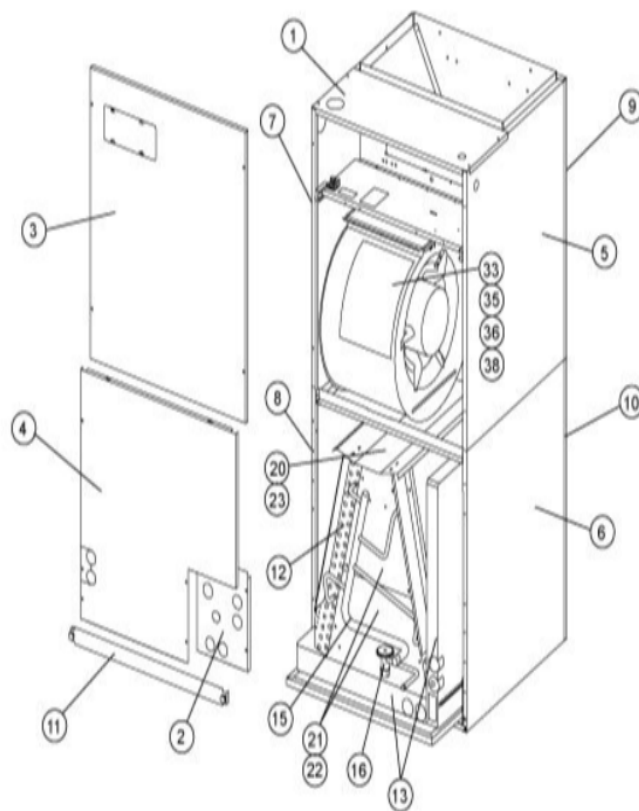

COOLING-COILS/BLOWER COILS
MARCH, 2007
SUPERCEDES JANUARY, 1996

CB31MV CONTROL PANEL

COOLING-COIL/BLOWER COILS
MARCH, 2007
SUPERCEDES JANUARY, 1996

CB31MV SERIES

Revision Number - 2P

BLOWER PARTS

Callout	Name	Quantity	Description
	BAND-MOTOR Cat #: 62A57 Model/Part #: 62A5701	1	MOTOR MTG
	HARNESS-WIRING Cat #: 81J36 Model/Part #: LB-65895A	1	BLOWER MOTOR
	PLATE-CUTOFF Cat #: LB-88706 Model/Part #: LB-88706	1	CUTOFF PLATE
	MODULE-CONTROL Cat #: 66K59 Model/Part #: LB-90745J	1	(ICM2)- MODULE LESS MOTOR(FOOTNOTE 1)
33	ARM-MOTOR MTG Cat #: 98G22 Model/Part #: 98G2201	3	MOTOR MTG. ARM
35	HOUSING-BLOWER Cat #: 53K64 Model/Part #: 53K6401	1	BLOWER HOUSING S.A.
36	MOTOR-BLOWER Cat #: 41K83 Model/Part #: 41K8301	1	"(ICM2)- 1/2HP,1200RPM,120- 240/60/1-MOTO
38	WHEEL-BLOWER Cat #: 21708 Model/Part #: LB-29333BJ	1	"1/2""BORE,10"" X 8""

CABINET PARTS

Callout	Name	Quantity	Description
	FILTER-AIR"20"" X 20"" X 1"" Cat #: Model/Part #:	1	
	CLIP-FILTER Cat #: 49K46 Model/Part #: 49K4601	3	CLIP-FILTER
	KIT-HARDWARE Cat #: 97M37 Model/Part #: LB-110418A	1	PKG OF 10 FOR FILTER DOOR
	SPACER-FILTER Cat #: 43L91 Model/Part #: LB-74258	1	FILTER