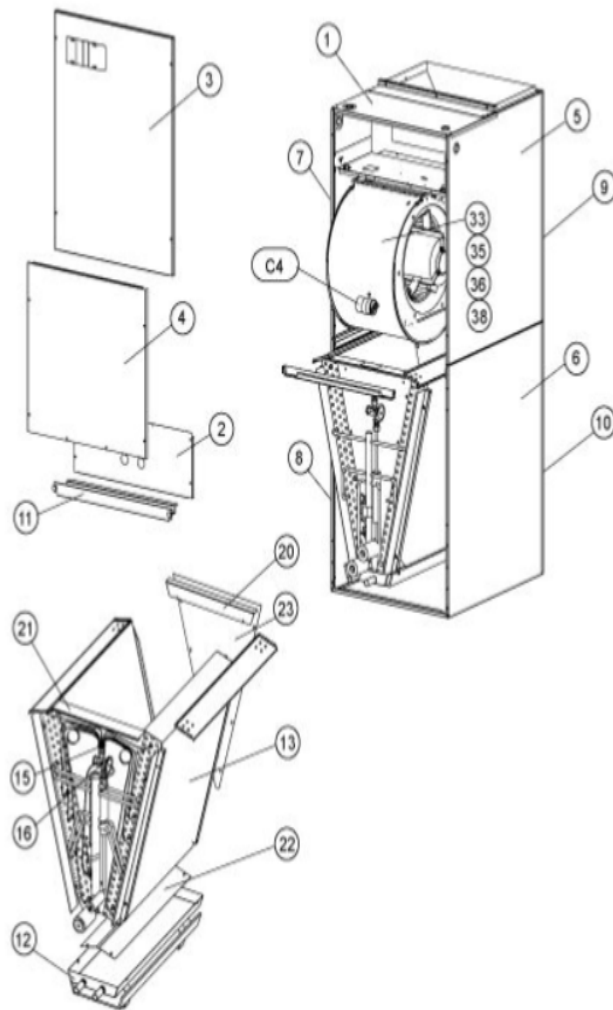

CB30U-51/65

COOLING-COIL/BLOWER COILS
MARCH, 2007
SUPERCEDES JULY, 1996

CB30U CONTROL PANEL

Revision Number - 3P

BLOWER PARTS

Callout	Name	Quantity	Description
	HARNES-WIRING Cat #: 64K20 Model/Part #: LB-74239	1	BLOWER MOTOR
	PLATE-CUTOFF Cat #: 32L41 Model/Part #: LB-88709	1	CUTOFF PLATE
33	ARM-MOTOR MTG Cat #: 92G34 Model/Part #: LB-59076CA	3	MOTOR FRAME SECTION S.A.
35	HOUSING-BLOWER Cat #: 53K63 Model/Part #: 53K6301	1	BLOWER HOUSING S.A.
36	MOTOR-BLOWER Cat #: 34K80 Model/Part #: 34K8001	1	1/2HP, 825 RPM, 208-230/60/1
38	WHEEL-BLOWER Cat #: 21772 Model/Part #: LB-29333BR	1	1/2" BORE, 12" X 9"
C4	CAPACITOR Cat #: 53H13 Model/Part #: 39H6401	1	20MFD, 370VAC

CABINET PARTS

Callout	Name	Quantity	Description
	FILTER-AIR 20" X 24" X 1" Cat #: Model/Part #:	1	
	KIT-HARDWARE Cat #: 97M37 Model/Part #: LB-110418A	1	PKG OF 10 FOR FILTER DOOR
1	CAP-CABINET Cat #: 92M02 Model/Part #: LB-107656GC	1	TOP CAP
2	PLATE Cat #: 92M09 Model/Part #: LB-107656GK	1	PATCH
3	PANEL Cat #: 91M66 Model/Part #: LB-107656EG	1	BLOWER
4	PANEL Cat #: 92M10 Model/Part #: LB-107656GL	1	LOWER

Callout	Name	Quantity	Description
5	WRAPPER Cat #: 91M98 Model/Part #: LB-107656FX	1	TOP-RIGHT
6	WRAPPER Cat #: 92M01 Model/Part #: LB-107656GB	1	BOTTOM-RIGHT
7	WRAPPER Cat #: 91M97 Model/Part #: LB-107656FW	1	TOP-LEFT
8	WRAPPER Cat #: 92M00 Model/Part #: LB-107656GA	1	BOTT-LEFT
9	WRAPPER Cat #: 91M96 Model/Part #: LB-107656FT	1	TOP-REAR
10	WRAPPER Cat #: 91M99 Model/Part #: LB-107656FY	1	BOTT-REAR
11	PANEL Cat #: 91M52 Model/Part #: LB-107656DN	1	FILTER ACCESS