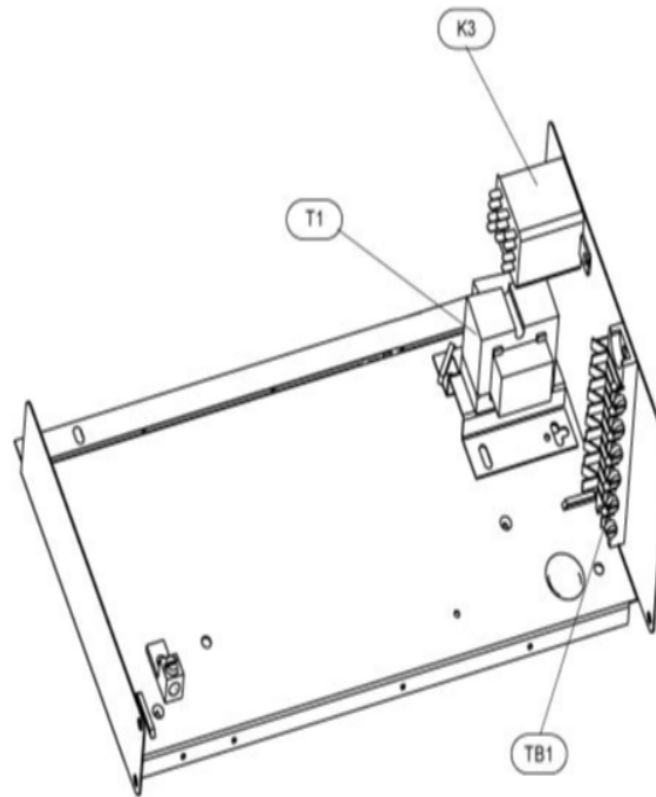

CB30U-51/65

COOLING-COIL/BLOWER COILS
MARCH, 2007
SUPERCEDES JULY, 1996

CB30U CONTROL PANEL

Revision Number - 3P

BLOWER PARTS

Callout	Name	Quantity	Description
	HARNES-WIRING Cat #: 64K20 Model/Part #: LB-74239	1	BLOWER MOTOR
	PLATE-CUTOFF Cat #: 32L41 Model/Part #: LB-88709	1	CUTOFF PLATE
33	ARM-MOTOR MTG Cat #: 92G34 Model/Part #: LB-59076CA	3	MOTOR FRAME SECTION S.A.
35	HOUSING-BLOWER Cat #: 53K63 Model/Part #: 53K6301	1	BLOWER HOUSING S.A.
36	MOTOR-BLOWER Cat #: 34K80 Model/Part #: 34K8001	1	1/2HP, 825 RPM, 208-230/60/1
38	WHEEL-BLOWER Cat #: 21772 Model/Part #: LB-29333BR	1	1/2" BORE, 12" X 9"
C4	CAPACITOR Cat #: 53H13 Model/Part #: 39H6401	1	20MFD, 370VAC

CABINET PARTS

Callout	Name	Quantity	Description
	FILTER-AIR 20" X 24" X 1" Cat #: Model/Part #:	1	
	KIT-HARDWARE Cat #: 97M37 Model/Part #: LB-110418A	1	PKG OF 10 FOR FILTER DOOR
1	CAP-CABINET Cat #: 92M02 Model/Part #: LB-107656GC	1	TOP CAP
2	PLATE Cat #: 92M09 Model/Part #: LB-107656GK	1	PATCH
3	PANEL Cat #: 91M66 Model/Part #: LB-107656EG	1	BLOWER
4	PANEL Cat #: 92M10 Model/Part #: LB-107656GL	1	LOWER

Callout	Name	Quantity	Description
5	WRAPPER Cat #: 91M98 Model/Part #: LB-107656FX	1	TOP-RIGHT
6	WRAPPER Cat #: 92M01 Model/Part #: LB-107656GB	1	BOTTOM-RIGHT
7	WRAPPER Cat #: 91M97 Model/Part #: LB-107656FW	1	TOP-LEFT
8	WRAPPER Cat #: 92M00 Model/Part #: LB-107656GA	1	BOTT-LEFT
9	WRAPPER Cat #: 91M96 Model/Part #: LB-107656FT	1	TOP-REAR
10	WRAPPER Cat #: 91M99 Model/Part #: LB-107656FY	1	BOTT-REAR
11	PANEL Cat #: 91M52 Model/Part #: LB-107656DN	1	FILTER ACCESS