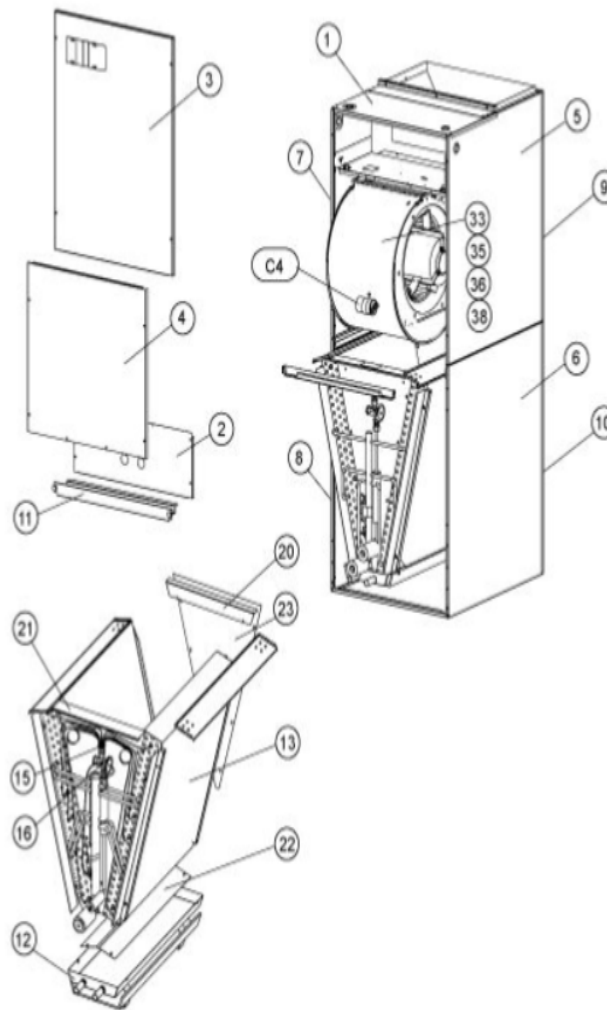

CB30U-51/65