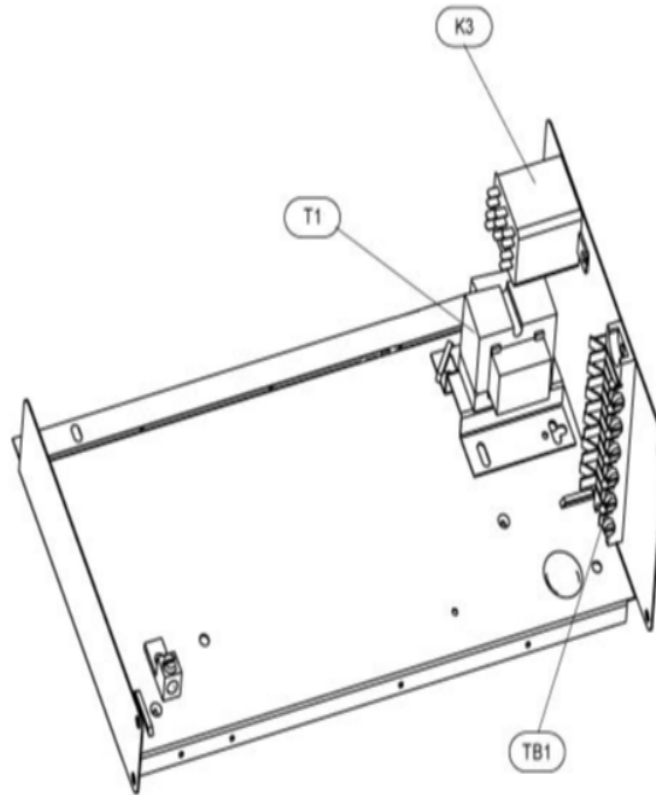

### CB30U CONTROL PANEL

Revision Number - 2P

## BLOWER PARTS

Callout	Name	Quantity	Description
	HARNES- WIRING Cat #: 64K20 Model/Part #: LB-74239	1	BLOWER MOTOR (208/230V)
	PLATE-CUTOFF Cat #: 32L41 Model/Part #: LB-88709	1	CUTOFF PLATE
33	ARM-MOTOR MTG Cat #: 92G34 Model/Part #: LB-59076CA	3	MOTOR FRAME SECTION S.A.
35	HOUSING-BLOWER Cat #: 53K63 Model/Part #: 53K6301	1	BLOWER HOUSING S.A.
36	MOTOR-BLOWER Cat #: 34K80 Model/Part #: 34K8001	1	1/2HP, 825 RPM, 208-230/60/1
38	WHEEL-BLOWER Cat #: 21772 Model/Part #: LB-29333BR	1	1/2" BORE, 12" X 9"
C4	CAPACITOR Cat #: 53H13 Model/Part #: 39H6401	1	20MFD, 370VAC