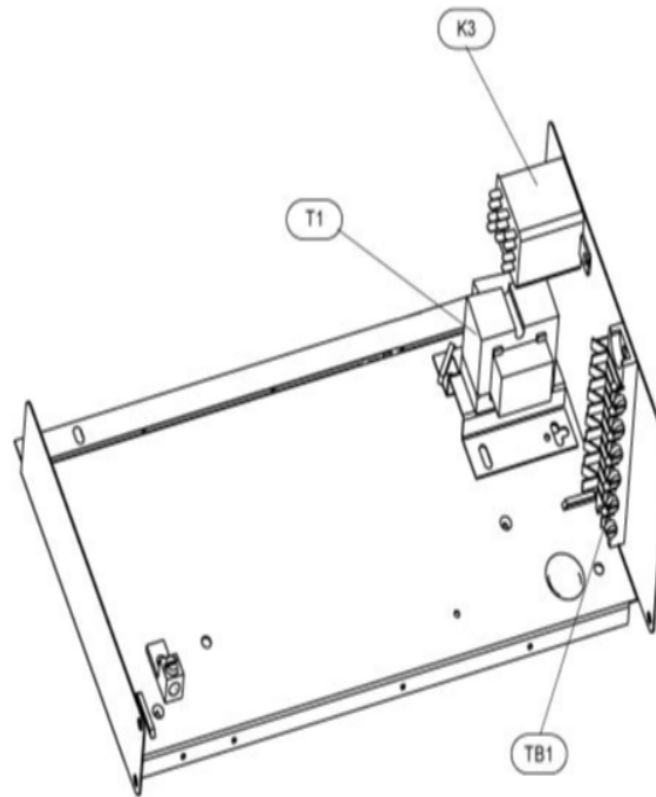

COOLING-COIL/BLOWER COILS
MARCH, 2007
SUPERCEDES JULY, 1996

CB30U-51/65

COOLING-COIL/BLOWER COILS
MARCH, 2007
SUPERCEDES JULY, 1996

CB30U CONTROL PANEL

Revision Number - 1P

BLOWER PARTS

Callout	Name	Quantity	Description
	HARNESS-WIRING Cat #: 64K20 Model/Part #: LB-74239	1	BLOWER MOTOR (208/230V)
	PLATE-CUTOFF Cat #: 32L41 Model/Part #: LB-88709	1	CUTOFF PLATE
33	ARM-MOTOR MTG Cat #: 92G34 Model/Part #: LB-59076CA	3	MOTOR FRAME SECTION S.A.
35	HOUSING-BLOWER Cat #: 53K63 Model/Part #: 53K6301	1	BLOWER HOUSING S.A.
36	MOTOR-BLOWER Cat #: 34K80 Model/Part #: 34K8001	1	1/2HP, 825 RPM, 208-230/60/1
38	WHEEL-BLOWER Cat #: 21772 Model/Part #: LB-29333BR	1	1/2" BORE, 12" X 9"
C4	CAPACITOR Cat #: 53H13 Model/Part #: 39H6401	1	20MFD, 370VA

CABINET PARTS

Callout	Name	Quantity	Description
	FILTER-AIR 20" X 24" X 1" Cat #: Model/Part #:	1	
	KIT-HARDWARE Cat #: 97M37 Model/Part #: LB-110418A	1	PKG OF 10 FOR FILTER DOOR
1	CAP-CABINET Cat #: 72M38 Model/Part #: LB-107656AX	1	TOP CAP
2	PLATE Cat #: 72M51 Model/Part #: LB-107656BM	1	PATCH
3	PANEL Cat #: 72M11 Model/Part #: LB-107656M	1	BLOWER
4	PANEL Cat #: 72M52 Model/Part #: LB-107656BN	1	LOWER