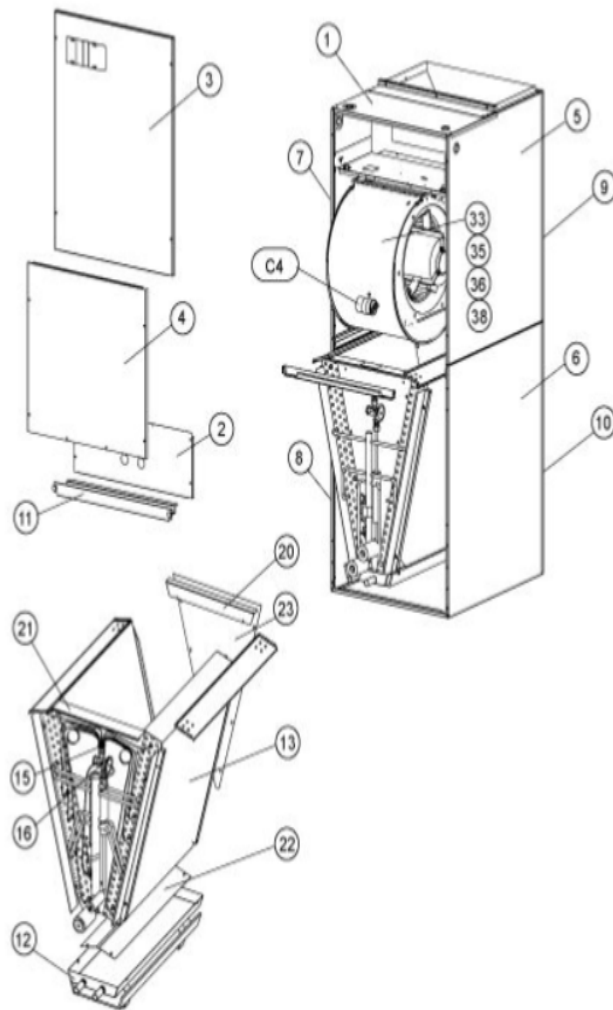

COOLING-COIL/BLOWER COILS
MARCH, 2007
SUPERCEDES JULY, 1996

CB30U-51/65

COOLING-COIL/BLOWER COILS
MARCH, 2007
SUPERCEDES JULY, 1996

CB30U CONTROL PANEL

Revision Number - 1P

BLOWER PARTS

Callout	Name	Quantity	Description
	HARNESS-WIRING Cat #: 64K20 Model/Part #: LB-74239	1	BLOWER MOTOR (208/230V)
	PLATE-CUTOFF Cat #: 32L41 Model/Part #: LB-88709	1	CUTOFF PLATE
33	ARM-MOTOR MTG Cat #: 92G34 Model/Part #: LB-59076CA	3	MOTOR FRAME SECTION S.A.
35	HOUSING-BLOWER Cat #: 53K63 Model/Part #: 53K6301	1	BLOWER HOUSING S.A.
36	MOTOR-BLOWER Cat #: 34K80 Model/Part #: 34K8001	1	1/2HP, 825 RPM, 208-230/60/1
38	WHEEL-BLOWER Cat #: 21772 Model/Part #: LB-29333BR	1	1/2" BORE, 12" X 9"
C4	CAPACITOR Cat #: 53H13 Model/Part #: 39H6401	1	20MFD, 370VA

CABINET PARTS

Callout	Name	Quantity	Description
	FILTER-AIR 20" X 24" X 1" Cat #: Model/Part #:	1	
	KIT-HARDWARE Cat #: 97M37 Model/Part #: LB-110418A	1	PKG OF 10 FOR FILTER DOOR
1	CAP-CABINET Cat #: 72M38 Model/Part #: LB-107656AX	1	TOP CAP
2	PLATE Cat #: 72M51 Model/Part #: LB-107656BM	1	PATCH
3	PANEL Cat #: 72M11 Model/Part #: LB-107656M	1	BLOWER
4	PANEL Cat #: 72M52 Model/Part #: LB-107656BN	1	LOWER