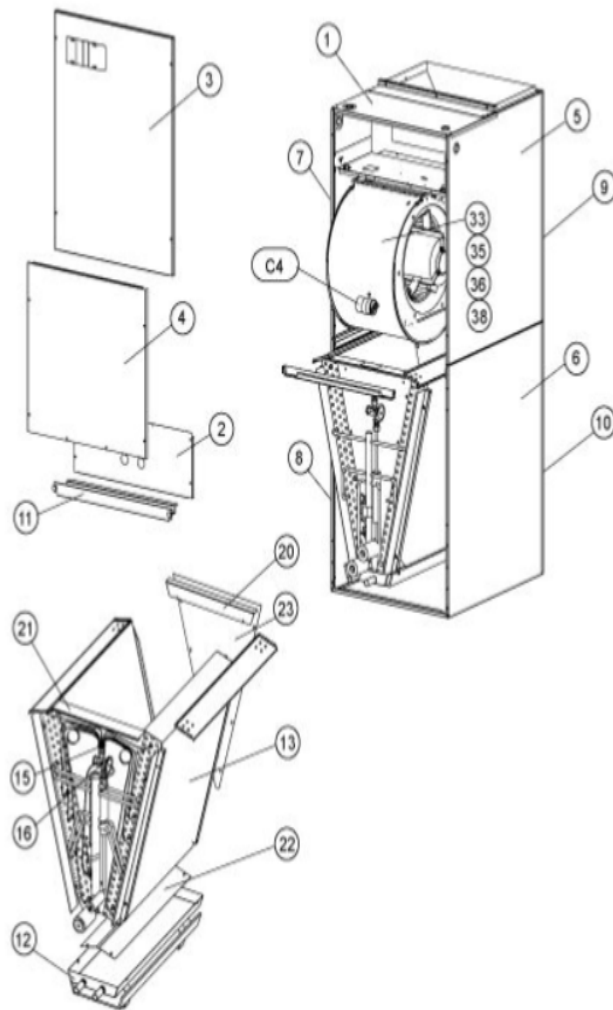

CB30U-51/65

COOLING-COIL/BLOWER COILS
MARCH, 2007
SUPERCEDES JULY, 1996

CB30U CONTROL PANEL

Revision Number - 3P

BLOWER PARTS

Callout	Name	Quantity	Description
	HARNES- WIRING Cat #: 64K20 Model/Part #: LB-74239	1	BLOWER MOTOR
	PLATE-CUTOFF Cat #: 34L43 Model/Part #: LB-88460	1	CUTOFF PLATE
33	ARM-MOTOR MTG Cat #: 23J32 Model/Part #: 23J3201PR	1	ARM-MOTOR MOUNTING (SET OF 3)
35	HOUSING-BLOWER Cat #: 53K63 Model/Part #: 53K6301	1	BLOWER HOUSING S.A.
36	MOTOR-BLOWER Cat #: 34K78 Model/Part #: 34K7801	1	1/3HP, 825 RPM, 208-230/60/1
38	WHEEL-BLOWER Cat #: 10G44 Model/Part #: LB-29333BBP	1	1/2" BORE, 11-1/2" X 9"
C4	CAPACITOR Cat #: 53H13 Model/Part #: 39H6401	1	20MFD, 370VAC

CABINET PARTS

Callout	Name	Quantity	Description
	FILTER-AIR 20" X 24" X 1" Cat #: Model/Part #:	1	
	KIT-HARDWARE Cat #: 97M37 Model/Part #: LB-110418A	1	PKG OF 10 FOR FILTER DOOR
1	CAP-CABINET Cat #: 92M02 Model/Part #: LB-107656GC	1	TOP CAP
2	PLATE Cat #: 92M09 Model/Part #: LB-107656GK	1	PATCH
3	PANEL Cat #: 91M66 Model/Part #: LB-107656EG	1	BLOWER
4	PANEL	1	LOWER

Callout	Name	Quantity	Description
	Cat #: 92M10 Model/Part #: LB-107656GL		
5	WRAPPER Cat #: 91M98 Model/Part #: LB-107656FX	1	TOP-RIGHT
6	WRAPPER Cat #: 92M01 Model/Part #: LB-107656GB	1	BOTT-RIGHT
7	WRAPPER Cat #: 91M97 Model/Part #: LB-107656FW	1	TOP-LEFT
8	WRAPPER Cat #: 92M00 Model/Part #: LB-107656GA	1	BOTT-LEFT
9	WRAPPER Cat #: 91M96 Model/Part #: LB-107656FT	1	TOP-REAR
10	WRAPPER Cat #: 91M99 Model/Part #: LB-107656FY	1	BOTT-REAR
11	PANEL Cat #: 91M52 Model/Part #: LB-107656DN	1	FILTER ACCESS