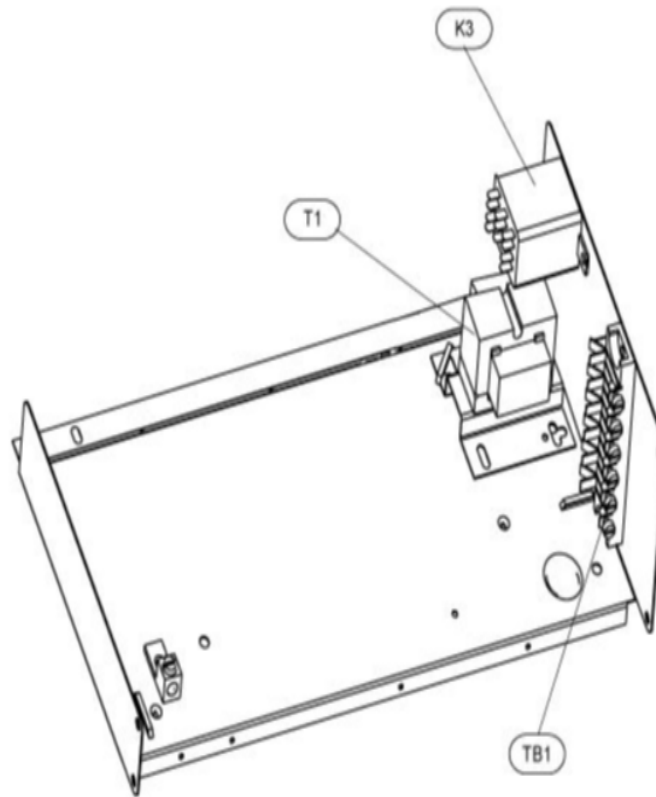

CB30U-51/65

COOLING-COIL/BLOWER COILS
MARCH, 2007
SUPERCEDES JULY, 1996

CB30U CONTROL PANEL

Revision Number - 3P

BLOWER PARTS

Callout	Name	Quantity	Description
	HARNES- WIRING Cat #: 64K20 Model/Part #: LB-74239	1	BLOWER MOTOR
	PLATE-CUTOFF Cat #: 34L43 Model/Part #: LB-88460	1	CUTOFF PLATE
33	ARM-MOTOR MTG Cat #: 23J32 Model/Part #: 23J3201PR	1	ARM-MOTOR MOUNTING (SET OF 3)
35	HOUSING-BLOWER Cat #: 53K63 Model/Part #: 53K6301	1	BLOWER HOUSING S.A.
36	MOTOR-BLOWER Cat #: 34K78 Model/Part #: 34K7801	1	1/3HP, 825 RPM, 208-230/60/1
38	WHEEL-BLOWER Cat #: 10G44 Model/Part #: LB-29333BBP	1	1/2" BORE, 11-1/2" X 9"
C4	CAPACITOR Cat #: 53H13 Model/Part #: 39H6401	1	20MFD, 370VAC

CABINET PARTS

Callout	Name	Quantity	Description
	FILTER-AIR 20" X 24" X 1" Cat #: Model/Part #:	1	
	KIT-HARDWARE Cat #: 97M37 Model/Part #: LB-110418A	1	PKG OF 10 FOR FILTER DOOR
1	CAP-CABINET Cat #: 92M02 Model/Part #: LB-107656GC	1	TOP CAP
2	PLATE Cat #: 92M09 Model/Part #: LB-107656GK	1	PATCH
3	PANEL Cat #: 91M66 Model/Part #: LB-107656EG	1	BLOWER
4	PANEL	1	LOWER

Callout	Name	Quantity	Description
	Cat #: 92M10 Model/Part #: LB-107656GL		
5	WRAPPER Cat #: 91M98 Model/Part #: LB-107656FX	1	TOP-RIGHT
6	WRAPPER Cat #: 92M01 Model/Part #: LB-107656GB	1	BOTT-RIGHT
7	WRAPPER Cat #: 91M97 Model/Part #: LB-107656FW	1	TOP-LEFT
8	WRAPPER Cat #: 92M00 Model/Part #: LB-107656GA	1	BOTT-LEFT
9	WRAPPER Cat #: 91M96 Model/Part #: LB-107656FT	1	TOP-REAR
10	WRAPPER Cat #: 91M99 Model/Part #: LB-107656FY	1	BOTT-REAR
11	PANEL Cat #: 91M52 Model/Part #: LB-107656DN	1	FILTER ACCESS