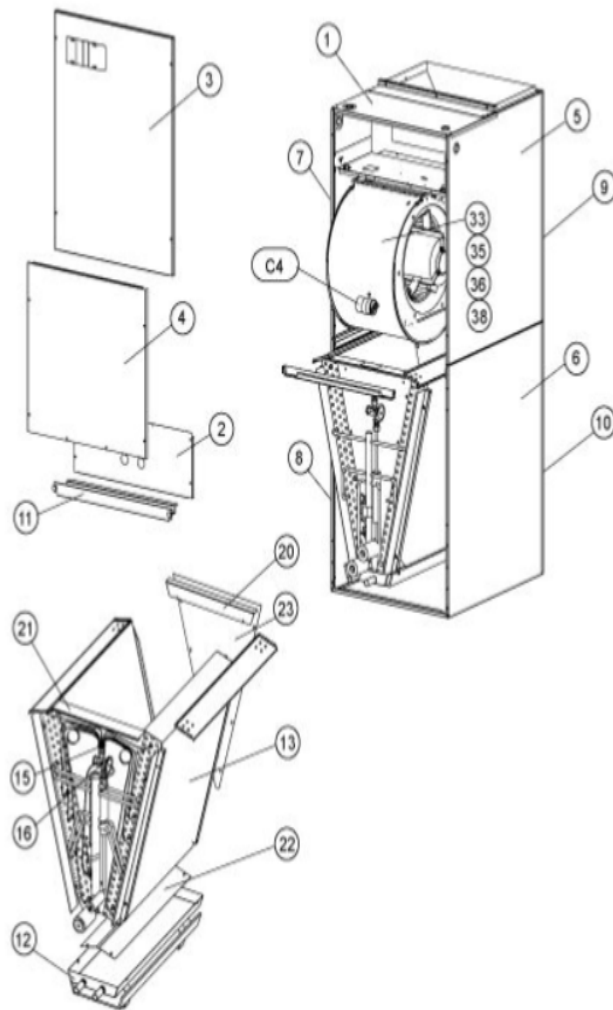

CB30U-51/65

COOLING-COIL/BLOWER COILS
MARCH, 2007
SUPERCEDES JULY, 1996

CB30U CONTROL PANEL

Revision Number - 2P

BLOWER PARTS

Callout	Name	Quantity	Description
	HARNES- WIRING Cat #: 64K20 Model/Part #: LB-74239	1	BLOWER MOTOR (208/230V)
	PLATE-CUTOFF Cat #: 34L43 Model/Part #: LB-88460	1	CUTOFF PLATE
33	ARM-MOTOR MTG Cat #: 23J32 Model/Part #: 23J3201PR	1	ARM-MOTOR MOUNTING (SET OF 3)
35	HOUSING-BLOWER Cat #: 53K63 Model/Part #: 53K6301	1	BLOWER HOUSING S.A.
36	MOTOR-BLOWER Cat #: 34K78 Model/Part #: 34K7801	1	1/3HP, 825 RPM, 208-230/60/1
38	WHEEL-BLOWER Cat #: 10G44 Model/Part #: LB-29333BBP	1	1/2" BORE, 11-1/2" X 9"
C4	CAPACITOR Cat #: 53H13 Model/Part #: 39H6401	1	20MFD, 370VAC

CABINET PARTS

Callout	Name	Quantity	Description
	FILTER-AIR 20" X 24" X 1" Cat #: Model/Part #:	1	
	KIT-HARDWARE Cat #: 97M37 Model/Part #: LB-110418A	1	PKG OF 10 FOR FILTER DOOR
1	CAP-CABINET Cat #: 72M38 Model/Part #: LB-107656AX	1	TOP CAP
2	PLATE Cat #: 72M51 Model/Part #: LB-107656BM	1	PATCH
3	PANEL Cat #: 72M11 Model/Part #: LB-107656M	1	BLOWER
4	PANEL	1	LOWER

Callout	Name	Quantity	Description
			WASHERS&N
12	PAN-DRAIN Cat #: 68K43 Model/Part #: LB-90804C	1	DR PAN
13	COIL-INDOOR Cat #: 68K27 Model/Part #: LB-89872D	1	W/ MANIFOLD
15	DISTRIBUTOR ASSY (FOOTNOTE 1) Cat #: Model/Part #:	1	
16	VALVE-EXPANSION Cat #: 56J20 Model/Part #: 37J6801	1	(R22)
16	VALVE-EXPANSION Cat #: 49L25 Model/Part #: 49L2501	1	(R410A)
20	SEAL-COIL Cat #: LB-89871 Model/Part #: LB-89871	1	REAR
21	SEAL-COIL Cat #: LB-89870 Model/Part #: LB-89870	1	FRONT-TOP
22	SEAL-COIL Cat #: LB-89869 Model/Part #: LB-89869	1	BOTT
23	SEAL-COIL Cat #: LB-88054 Model/Part #: LB-88054	2	FRONT & REAR
K3	RELAY Cat #: 69J57 Model/Part #: 69J5701	1	ID BLR, DPDT, 24V
T1	TRANSFORMER Cat #: 51M11 Model/Part #: 51M1101	1	208/240V PRI, 24V SEC, 70VA W/ FUSE
TB1	STRIP-TERMINAL Cat #: 18K71 Model/Part #: 18K7101	1	TERMINAL BLOCK