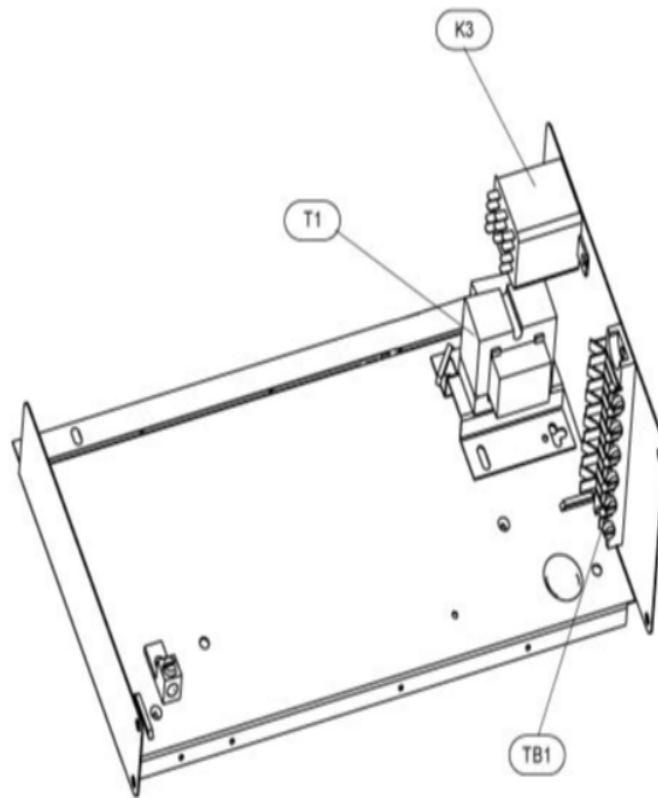

CB30U-51/65

COOLING-COIL/BLOWER COILS
MARCH, 2007
SUPERCEDES JULY, 1996

CB30U CONTROL PANEL

Revision Number - 2P

BLOWER PARTS

Callout	Name	Quantity	Description
	HARNES- WIRING Cat #: 64K20 Model/Part #: LB-74239	1	BLOWER MOTOR (208/230V)
	PLATE-CUTOFF Cat #: 34L43 Model/Part #: LB-88460	1	CUTOFF PLATE
33	ARM-MOTOR MTG Cat #: 23J32 Model/Part #: 23J3201PR	1	ARM-MOTOR MOUNTING (SET OF 3)
35	HOUSING-BLOWER Cat #: 53K63 Model/Part #: 53K6301	1	BLOWER HOUSING S.A.
36	MOTOR-BLOWER Cat #: 34K78 Model/Part #: 34K7801	1	1/3HP, 825 RPM, 208-230/60/1
38	WHEEL-BLOWER Cat #: 10G44 Model/Part #: LB-29333BBP	1	1/2" BORE, 11-1/2" X 9"
C4	CAPACITOR Cat #: 53H13 Model/Part #: 39H6401	1	20MFD, 370VAC

CABINET PARTS

Callout	Name	Quantity	Description
	FILTER-AIR 20" X 24" X 1" Cat #: Model/Part #:	1	
	KIT-HARDWARE Cat #: 97M37 Model/Part #: LB-110418A	1	PKG OF 10 FOR FILTER DOOR
1	CAP-CABINET Cat #: 72M38 Model/Part #: LB-107656AX	1	TOP CAP
2	PLATE Cat #: 72M51 Model/Part #: LB-107656BM	1	PATCH
3	PANEL Cat #: 72M11 Model/Part #: LB-107656M	1	BLOWER
4	PANEL	1	LOWER