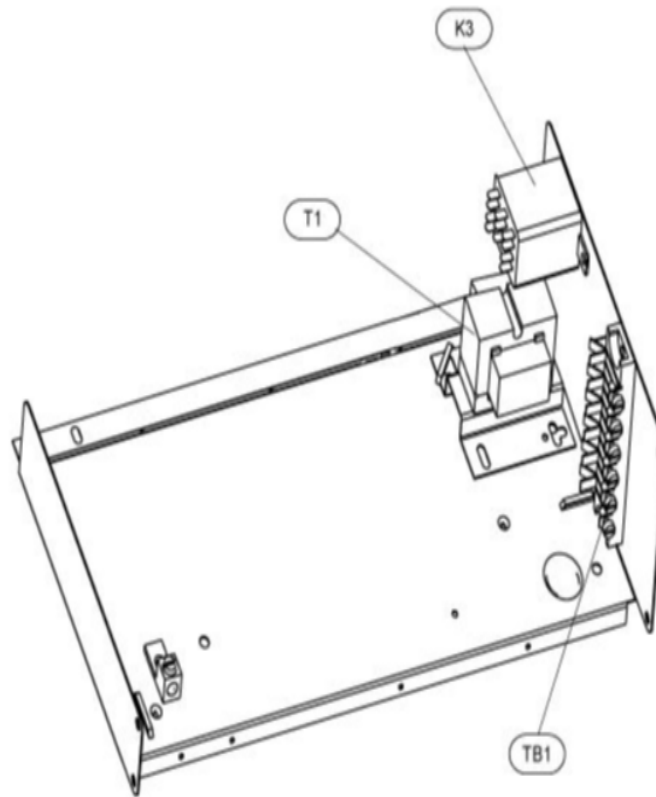

CB30U-51/65

COOLING-COIL/BLOWER COILS
MARCH, 2007
SUPERCEDES JULY, 1996

CB30U CONTROL PANEL

Revision Number - 1P

BLOWER PARTS

Callout	Name	Quantity	Description
	HARNES-WIRING Cat #: 64K20 Model/Part #: LB-74239	1	BLOWER MOTOR (208/230V)
	PLATE-CUTOFF Cat #: 34L43 Model/Part #: LB-88460	1	CUTOFF PLATE
33	ARM-MOTOR MTG Cat #: 23J32 Model/Part #: 23J3201PR	1	ARM-MOTOR MOUNTING (SET OF 3)
35	HOUSING-BLOWER Cat #: 53K63 Model/Part #: 53K6301	1	BLOWER HOUSING S.A.
36	MOTOR-BLOWER Cat #: 34K78 Model/Part #: 34K7801	1	1/3HP, 825 RPM, 208-230/60/1
38	WHEEL-BLOWER Cat #: 10G44 Model/Part #: LB-29333BBP	1	1/2" BORE, 11-1/2" X 9"
C4	CAPACITOR Cat #: 53H13 Model/Part #: 39H6401	1	20MFD, 370VAC

CABINET PARTS

Callout	Name	Quantity	Description
	FILTER-AIR 20" X 24" X 1" Cat #: Model/Part #:	1	
	KIT-HARDWARE Cat #: 97M37 Model/Part #: LB-110418A	1	PKG OF 10 FOR FILTER DOOR
1	CAP-CABINET Cat #: 72M38 Model/Part #: LB-107656AX	1	TOP CAP
2	PLATE Cat #: 72M51 Model/Part #: LB-107656BM	1	PATCH
3	PANEL Cat #: 72M11 Model/Part #: LB-107656M	1	BLOWER
4	PANEL	1	LOWER