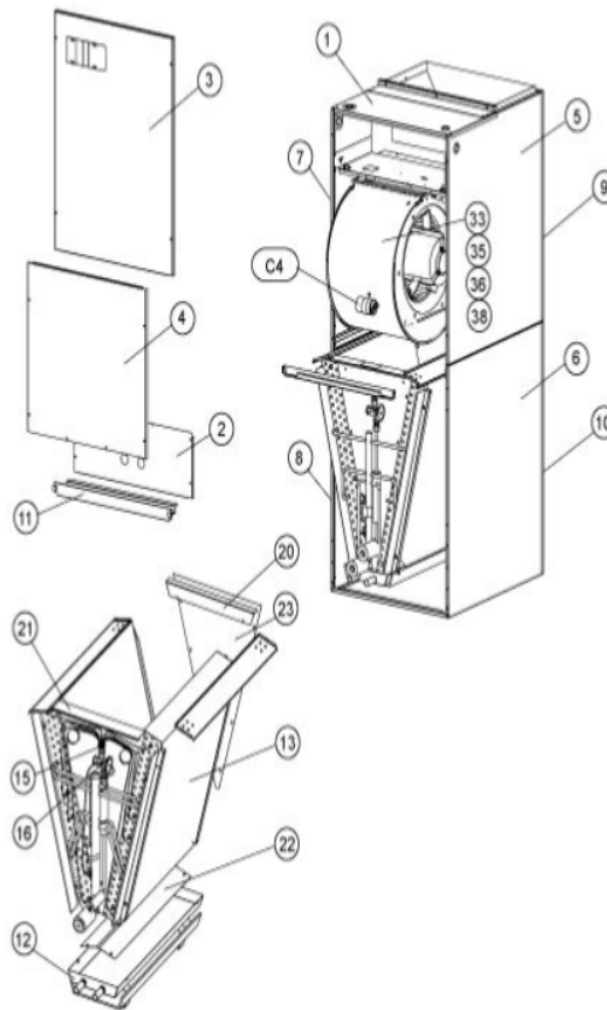

CB30U-51/65

COOLING-COIL/BLOWER COILS
MARCH, 2007
SUPERCEDES JULY, 1996

CB30U CONTROL PANEL

Revision Number - 1P

BLOWER PARTS

Callout	Name	Quantity	Description
	HARNES-WIRING Cat #: 64K20 Model/Part #: LB-74239	1	BLOWER MOTOR (208/230V)
	PLATE-CUTOFF Cat #: 34L43 Model/Part #: LB-88460	1	CUTOFF PLATE
33	ARM-MOTOR MTG Cat #: 23J32 Model/Part #: 23J3201PR	1	ARM-MOTOR MOUNTING (SET OF 3)
35	HOUSING-BLOWER Cat #: 53K63 Model/Part #: 53K6301	1	BLOWER HOUSING S.A.
36	MOTOR-BLOWER Cat #: 34K78 Model/Part #: 34K7801	1	1/3HP, 825 RPM, 208-230/60/1
38	WHEEL-BLOWER Cat #: 10G44 Model/Part #: LB-29333BBP	1	1/2" BORE, 11-1/2" X 9"
C4	CAPACITOR Cat #: 53H13 Model/Part #: 39H6401	1	20MFD, 370VAC

CABINET PARTS

Callout	Name	Quantity	Description
	FILTER-AIR 20" X 24" X 1" Cat #: Model/Part #:	1	
	KIT-HARDWARE Cat #: 97M37 Model/Part #: LB-110418A	1	PKG OF 10 FOR FILTER DOOR
1	CAP-CABINET Cat #: 72M38 Model/Part #: LB-107656AX	1	TOP CAP
2	PLATE Cat #: 72M51 Model/Part #: LB-107656BM	1	PATCH
3	PANEL Cat #: 72M11 Model/Part #: LB-107656M	1	BLOWER
4	PANEL	1	LOWER