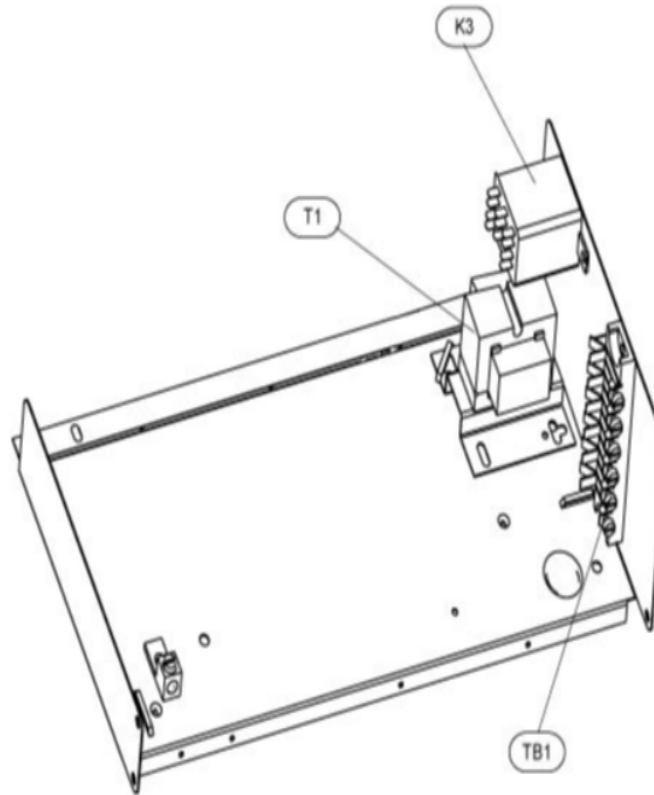

### CB30U CONTROL PANEL

Revision Number - 1P