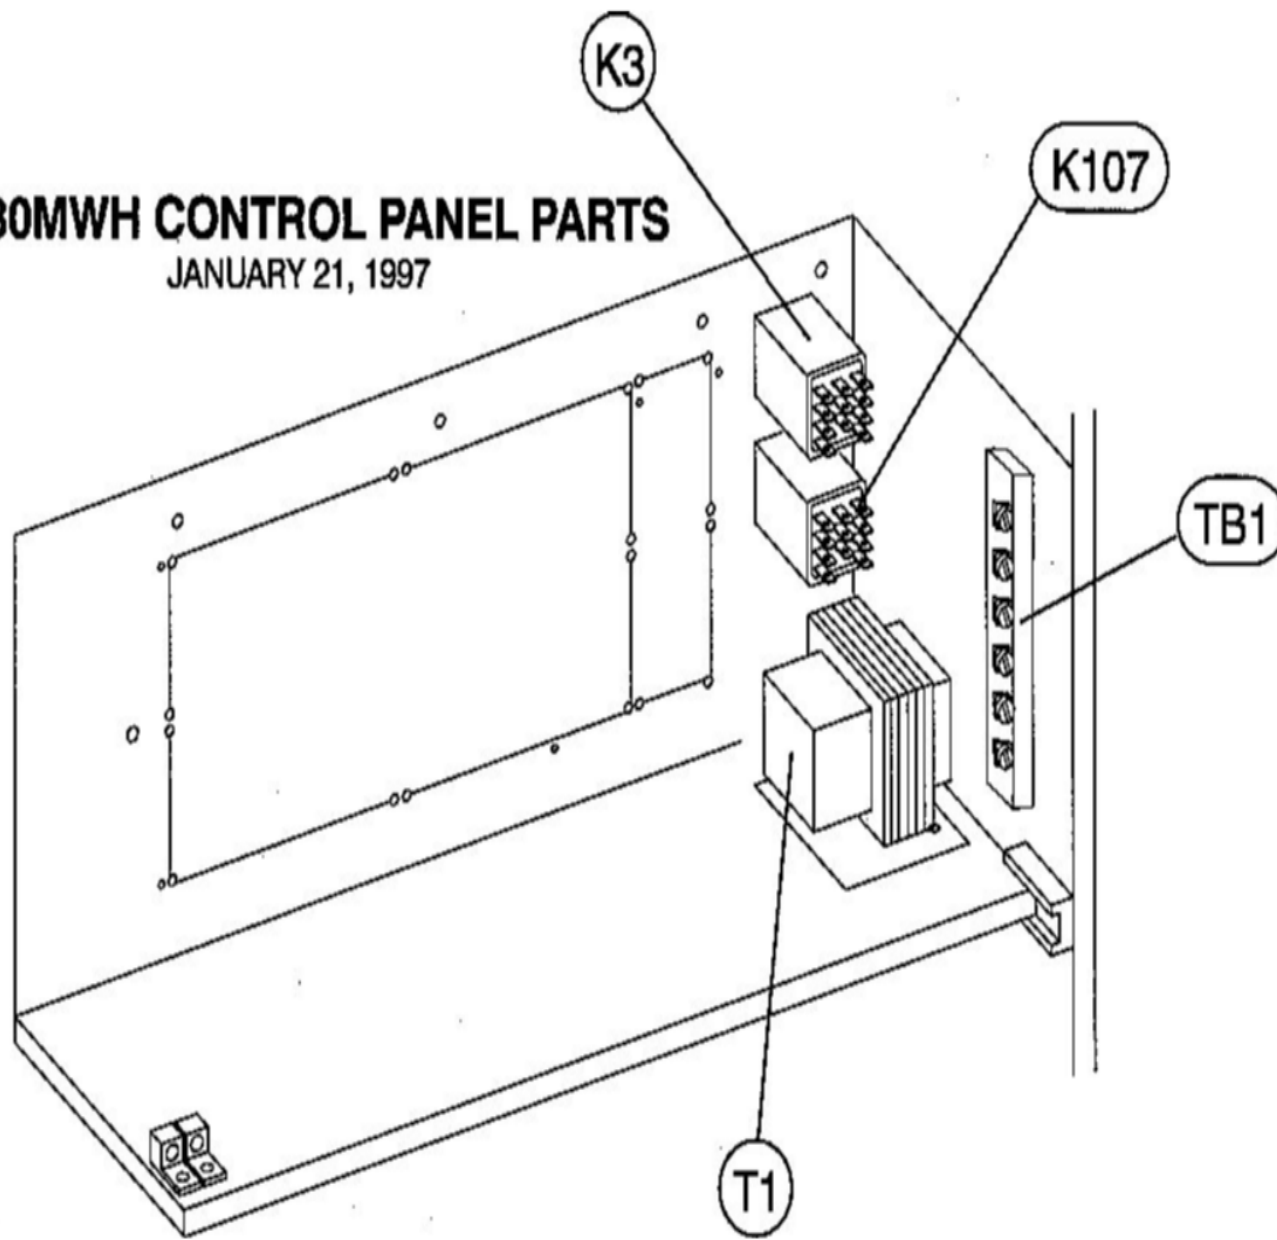

CB30MWH CONTROL PANEL PARTS

JANUARY 21, 1997

Revision Number - 1P

BLOWER PARTS

Callout	Name	Quantity	Description
	PLATE-CUTOFF Cat #: 32L41 Model/Part #: LB-88709	1	CUTOFF PLATE
	HARNES- WIRING Cat #: LB-88863 Model/Part #: LB-88863	1	BLOWER MOTOR(208/230V)
33	ARM-MOTOR MTG Cat #: 92G34 Model/Part #: LB-59076CA	3	MOTOR FRAME SECTION S.A.
35	HOUSING-BLOWER Cat #: 53K63 Model/Part #: 53K6301	1	BLOWER HOUSING S.A.
36	MOTOR-BLOWER Cat #: 34K80 Model/Part #: 34K8001	1	"1/2HP,825RPM,208-230/60/1"
38	WHEEL-BLOWER Cat #: 21772 Model/Part #: LB-29333BR	1	"1/2""BORE,12""X9""
C4	CAPACITOR Cat #: 53H13 Model/Part #: 39H6401	1	"20MFD,370VAC"

CABINET PARTS

Callout	Name	Quantity	Description
	FILTER-AIR"20"" X 24"" X 1"" Cat #: Model/Part #:	1	
	POST-CORNER Cat #: 18K73 Model/Part #: 18K7301	4	PLASTIC
	KIT-HARDWARE Cat #: 97M37 Model/Part #: LB-110418A	1	PKG OF 10 FOR FILTER DOOR
	SUPPORT Cat #: LB-88084 Model/Part #: LB-88084	1	TOP CAP
1	CAP-CABINET Cat #: 72M38 Model/Part #: LB-107656AX	1	TOP CAP
2	PLATE Cat #: LB-90665 Model/Part #: LB-90665	1	PATCH