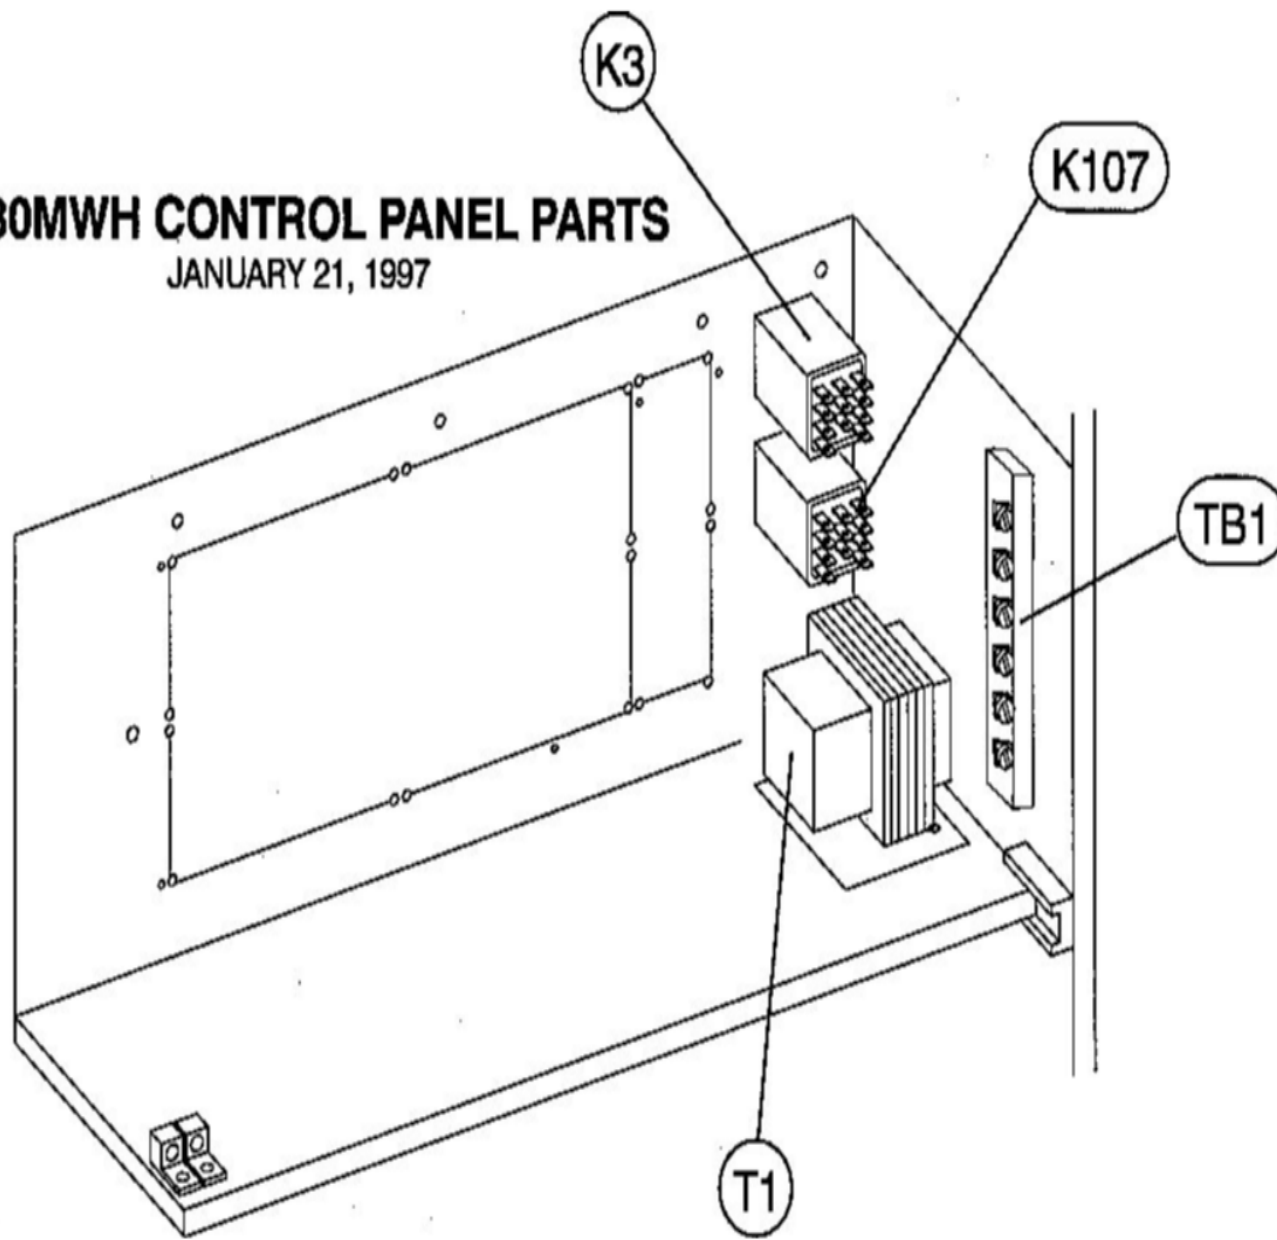

CB30MWH SERIES
JANUARY 28, 1997
Supersedes January 21, 1997

CB30MWH CONTROL PANEL PARTS

JANUARY 21, 1997

Revision Number - 1P

BLOWER PARTS

Callout	Name	Quantity	Description
	PLATE-CUTOFF Cat #: 34L43 Model/Part #: LB-88460	1	CUTOFF PLATE
	HARNES- WIRING Cat #: LB-88863 Model/Part #: LB-88863	1	BLOWER MOTOR(208/230V)
33	ARM-MOTOR MTG Cat #: 23J32 Model/Part #: 23J3201PR	1	ARM-MOTOR MOUNTING (SET OF 3)
35	HOUSING-BLOWER Cat #: 53K63 Model/Part #: 53K6301	1	BLOWER HOUSING S.A.
36	MOTOR-BLOWER Cat #: 34K78 Model/Part #: 34K7801	1	"1/3HP,825RPM,208-230/60/1"
38	WHEEL-BLOWER Cat #: 10G44 Model/Part #: LB-29333BBP	1	"1/2""BORE,11-1/2""X9""
C4	CAPACITOR Cat #: 53H13 Model/Part #: 39H6401	1	"20MFD,370VAC"

CABINET PARTS

Callout	Name	Quantity	Description
	FILTER-AIR"20"" X 24"" X 1"" Cat #: Model/Part #:	1	
	POST-CORNER Cat #: 18K73 Model/Part #: 18K7301	4	PLASTIC
	KIT-HARDWARE Cat #: 97M37 Model/Part #: LB-110418A	1	PKG OF 10 FOR FILTER DOOR
	SUPPORT Cat #: LB-88084 Model/Part #: LB-88084	1	TOP CAP
1	CAP-CABINET Cat #: 72M38 Model/Part #: LB-107656AX	1	TOP CAP
2	PLATE	1	PATCH