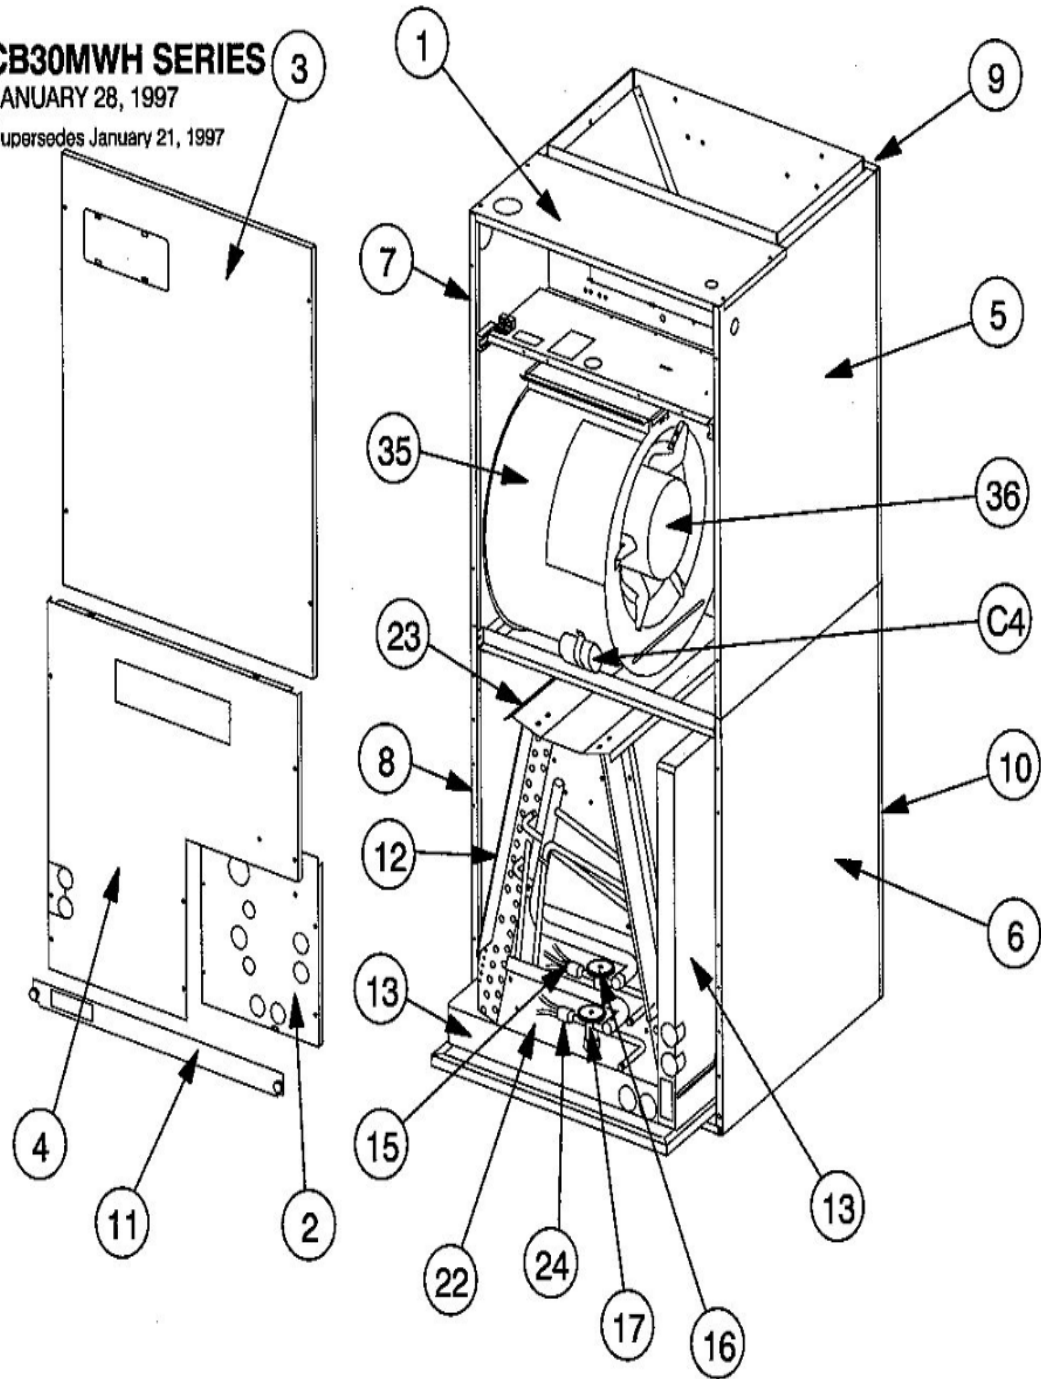

CB30MWH SERIES
JANUARY 28, 1997
Supersedes January 21, 1997

CB30MWH CONTROL PANEL PARTS

JANUARY 21, 1997

Revision Number - 1P

BLOWER PARTS

Callout	Name	Quantity	Description
	PLATE-CUTOFF Cat #: 34L43 Model/Part #: LB-88460	1	CUTOFF PLATE
	HARNES- WIRING Cat #: LB-88863 Model/Part #: LB-88863	1	BLOWER MOTOR(208/230V)
33	ARM-MOTOR MTG Cat #: 23J32 Model/Part #: 23J3201PR	1	ARM-MOTOR MOUNTING (SET OF 3)
35	HOUSING-BLOWER Cat #: 53K63 Model/Part #: 53K6301	1	BLOWER HOUSING S.A.
36	MOTOR-BLOWER Cat #: 34K78 Model/Part #: 34K7801	1	"1/3HP,825RPM,208-230/60/1"
38	WHEEL-BLOWER Cat #: 10G44 Model/Part #: LB-29333BBP	1	"1/2""BORE,11-1/2""X9""
C4	CAPACITOR Cat #: 53H13 Model/Part #: 39H6401	1	"20MFD,370VAC"

CABINET PARTS

Callout	Name	Quantity	Description
	FILTER-AIR"20"" X 24"" X 1"" Cat #: Model/Part #:	1	
	POST-CORNER Cat #: 18K73 Model/Part #: 18K7301	4	PLASTIC
	KIT-HARDWARE Cat #: 97M37 Model/Part #: LB-110418A	1	PKG OF 10 FOR FILTER DOOR
	SUPPORT Cat #: LB-88084 Model/Part #: LB-88084	1	TOP CAP
1	CAP-CABINET Cat #: 72M38 Model/Part #: LB-107656AX	1	TOP CAP
2	PLATE	1	PATCH

CONTROL PANEL PARTS

Callout	Name	Quantity	Description
	HARNESS-WIRING Cat #: 78K52 Model/Part #: LB-74237	1	POWER(208/230)
	HARNESS-WIRING Cat #: 32L79 Model/Part #: LB-74238	1	CONTROL(208/230V)
K107	RELAY Cat #: 67K66 Model/Part #: 67K6601	1	"BLR SPD,3PDT,24V"
K3	RELAY Cat #: 67K66 Model/Part #: 67K6601	1	"BLR SPD,3PDT,24V"
T1	TRANSFORMER Cat #: 13H28 Model/Part #: 13H2801	1	"208/240V PRI,24V SEC,70VA L/FUSE"