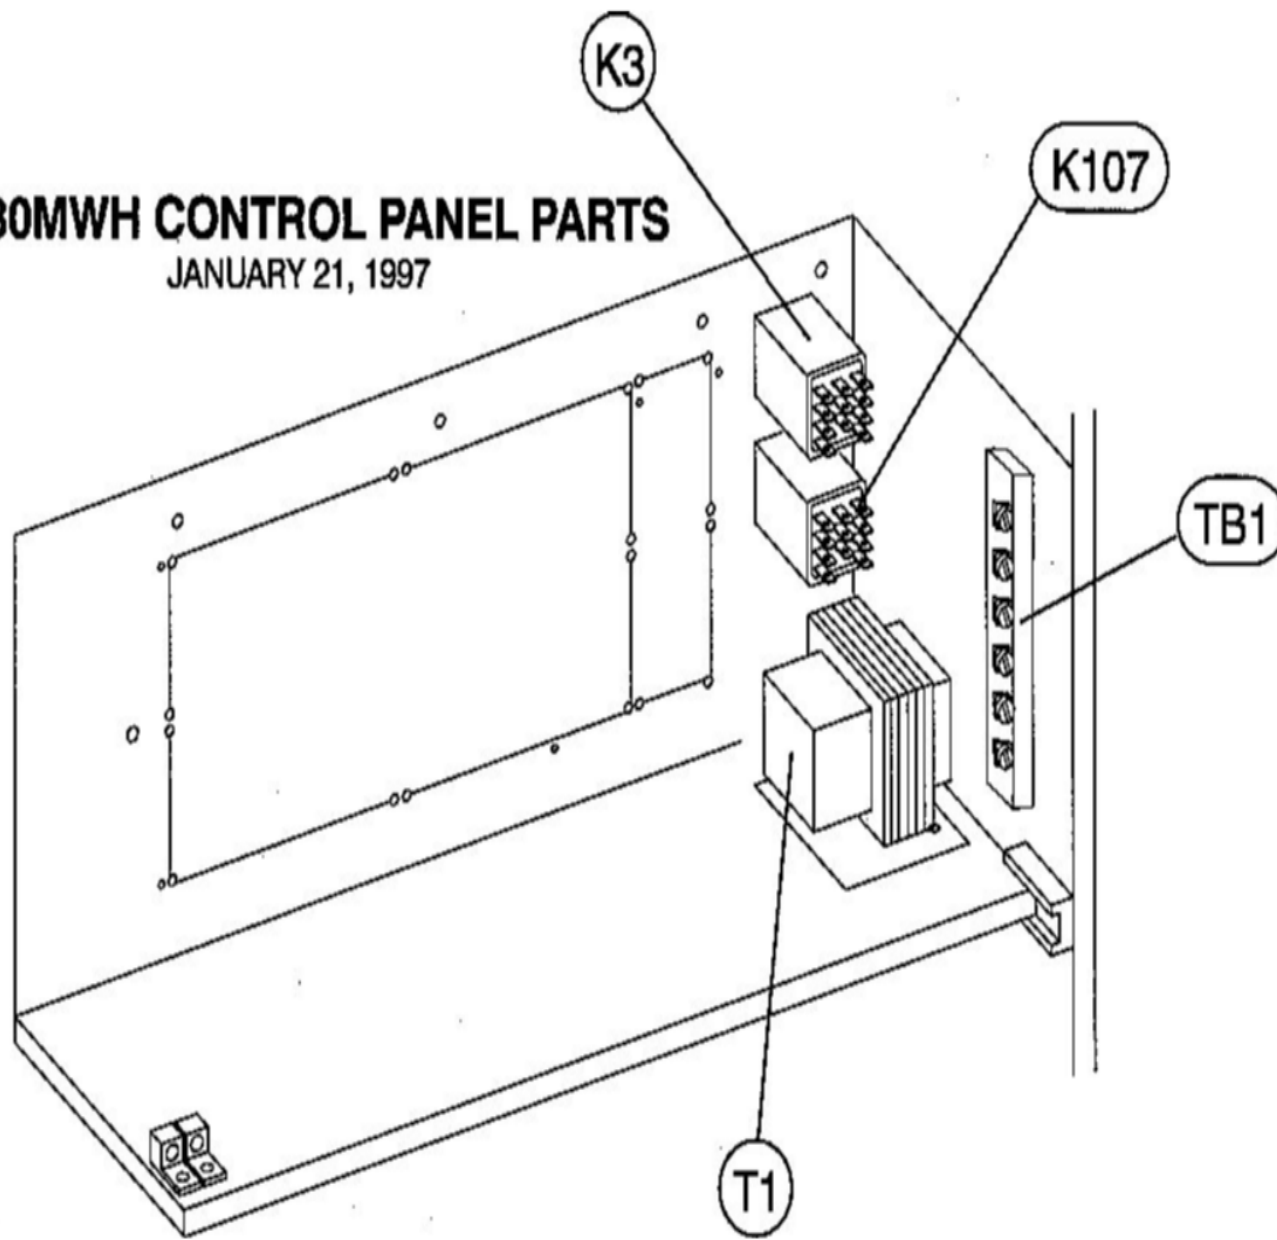

CB30MWH SERIES
JANUARY 28, 1997
Supersedes January 21, 1997

CB30MWH CONTROL PANEL PARTS

JANUARY 21, 1997

Revision Number - 1P

BLOWER PARTS

Callout	Name	Quantity	Description
	HARNESS-WIRING Cat #: LB-88863 Model/Part #: LB-88863	1	BLOWER MOTOR(208/230V)
	PLATE-CUTOFF Cat #: LB-90281 Model/Part #: LB-90281	1	CUTOFF PLATE
33	ARM-MOTOR MTG Cat #: 89K26 Model/Part #: LB-59076CC	3	MOUNT-MTR
35	HOUSING-BLOWER Cat #: 71M72 Model/Part #: LB-107661B	1	W/CUTOFF PLATE
36	MOTOR-BLOWER Cat #: 93J67 Model/Part #: 93J6701	1	"1/3HP,825RPM,208-230/60/1"
38	WHEEL-BLOWER Cat #: 10H00 Model/Part #: LB-29333BBW	1	"1/2""BORE,11""X8""
C4	CAPACITOR Cat #: 53H06 Model/Part #: 39H6301	1	"15MFD,370VAC"

CABINET PARTS

Callout	Name	Quantity	Description
	FILTER-AIR"20"" X 24"" X 1"" Cat #: Model/Part #:	1	
	POST-CORNER Cat #: 18K73 Model/Part #: 18K7301	4	PLASTIC
	KIT-HARDWARE Cat #: 97M37 Model/Part #: LB-110418A	1	PKG OF 10 FOR FILTER DOOR
	SUPPORT Cat #: LB-88084 Model/Part #: LB-88084	1	TOP CAP
1	CAP-CABINET Cat #: 72M38 Model/Part #: LB-107656AX	1	TOP CAP
2	PLATE Cat #: LB-88860 Model/Part #: LB-88860	1	PATCH

CONTROL PANEL PARTS

Callout	Name	Quantity	Description
	HARNESS-WIRING Cat #: 78K52 Model/Part #: LB-74237	1	POWER(208/240)
	HARNESS-WIRING Cat #: 32L79 Model/Part #: LB-74238	1	CONTROL(208/230V)
K107	RELAY Cat #: 67K66 Model/Part #: 67K6601	1	"ID BLR,3PDT,24V"
K3	RELAY Cat #: 67K66 Model/Part #: 67K6601	1	"ID BLR,3PDT,24V"
T1	TRANSFORMER Cat #: 13H28 Model/Part #: 13H2801	1	"208/240V PRI,24V SEC,70VA L/FUSE"
TB1	STRIP-TERMINAL	1	TERMINAL BLOCK