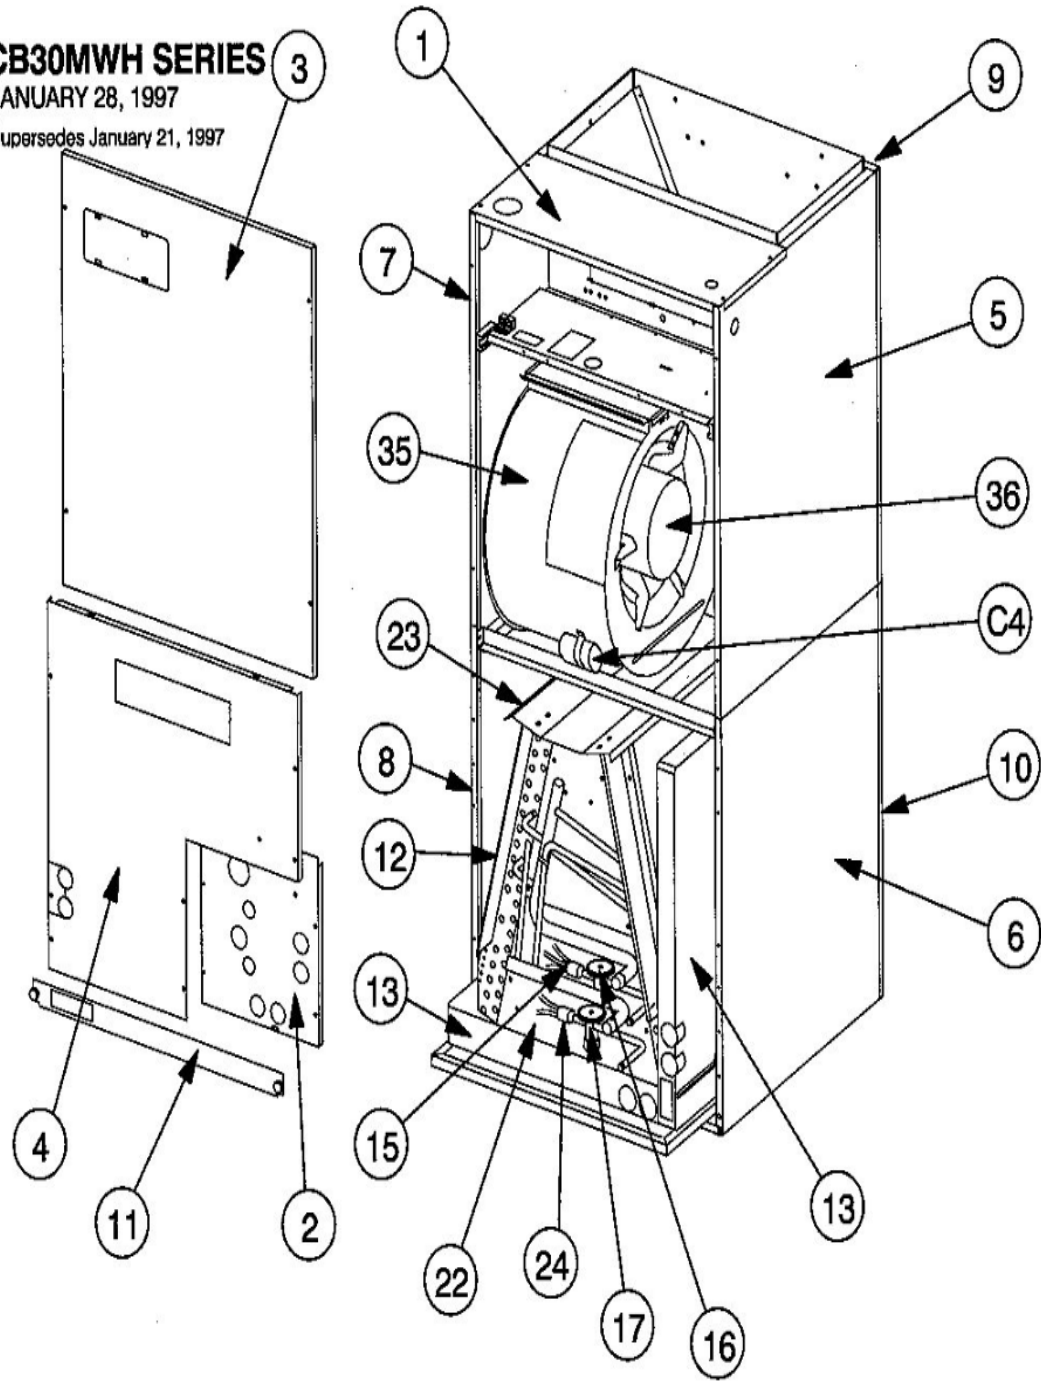

CB30MWH SERIES
JANUARY 28, 1997
Supersedes January 21, 1997

CB30MWH CONTROL PANEL PARTS

JANUARY 21, 1997

Revision Number - 1P

BLOWER PARTS

Callout	Name	Quantity	Description
	HARNESS-WIRING Cat #: LB-88863 Model/Part #: LB-88863	1	BLOWER MOTOR(208/230V)
	PLATE-CUTOFF Cat #: LB-90281 Model/Part #: LB-90281	1	CUTOFF PLATE
33	ARM-MOTOR MTG Cat #: 89K26 Model/Part #: LB-59076CC	3	MOUNT-MTR
35	HOUSING-BLOWER Cat #: 71M72 Model/Part #: LB-107661B	1	W/CUTOFF PLATE
36	MOTOR-BLOWER Cat #: 93J67 Model/Part #: 93J6701	1	"1/3HP,825RPM,208-230/60/1"
38	WHEEL-BLOWER Cat #: 10H00 Model/Part #: LB-29333BBW	1	"1/2""BORE,11""X8""
C4	CAPACITOR Cat #: 53H06 Model/Part #: 39H6301	1	"15MFD,370VAC"

CABINET PARTS

Callout	Name	Quantity	Description
	FILTER-AIR"20"" X 24"" X 1"" Cat #: Model/Part #:	1	
	POST-CORNER Cat #: 18K73 Model/Part #: 18K7301	4	PLASTIC
	KIT-HARDWARE Cat #: 97M37 Model/Part #: LB-110418A	1	PKG OF 10 FOR FILTER DOOR
	SUPPORT Cat #: LB-88084 Model/Part #: LB-88084	1	TOP CAP
1	CAP-CABINET Cat #: 72M38 Model/Part #: LB-107656AX	1	TOP CAP
2	PLATE Cat #: LB-88860 Model/Part #: LB-88860	1	PATCH

CONTROL PANEL PARTS

Callout	Name	Quantity	Description
	HARNESS-WIRING Cat #: 78K52 Model/Part #: LB-74237	1	POWER(208/240)
	HARNESS-WIRING Cat #: 32L79 Model/Part #: LB-74238	1	CONTROL(208/230V)
K107	RELAY Cat #: 67K66 Model/Part #: 67K6601	1	"ID BLR,3PDT,24V"
K3	RELAY Cat #: 67K66 Model/Part #: 67K6601	1	"ID BLR,3PDT,24V"
T1	TRANSFORMER Cat #: 13H28 Model/Part #: 13H2801	1	"208/240V PRI,24V SEC,70VA L/FUSE"
TB1	STRIP-TERMINAL	1	TERMINAL BLOCK