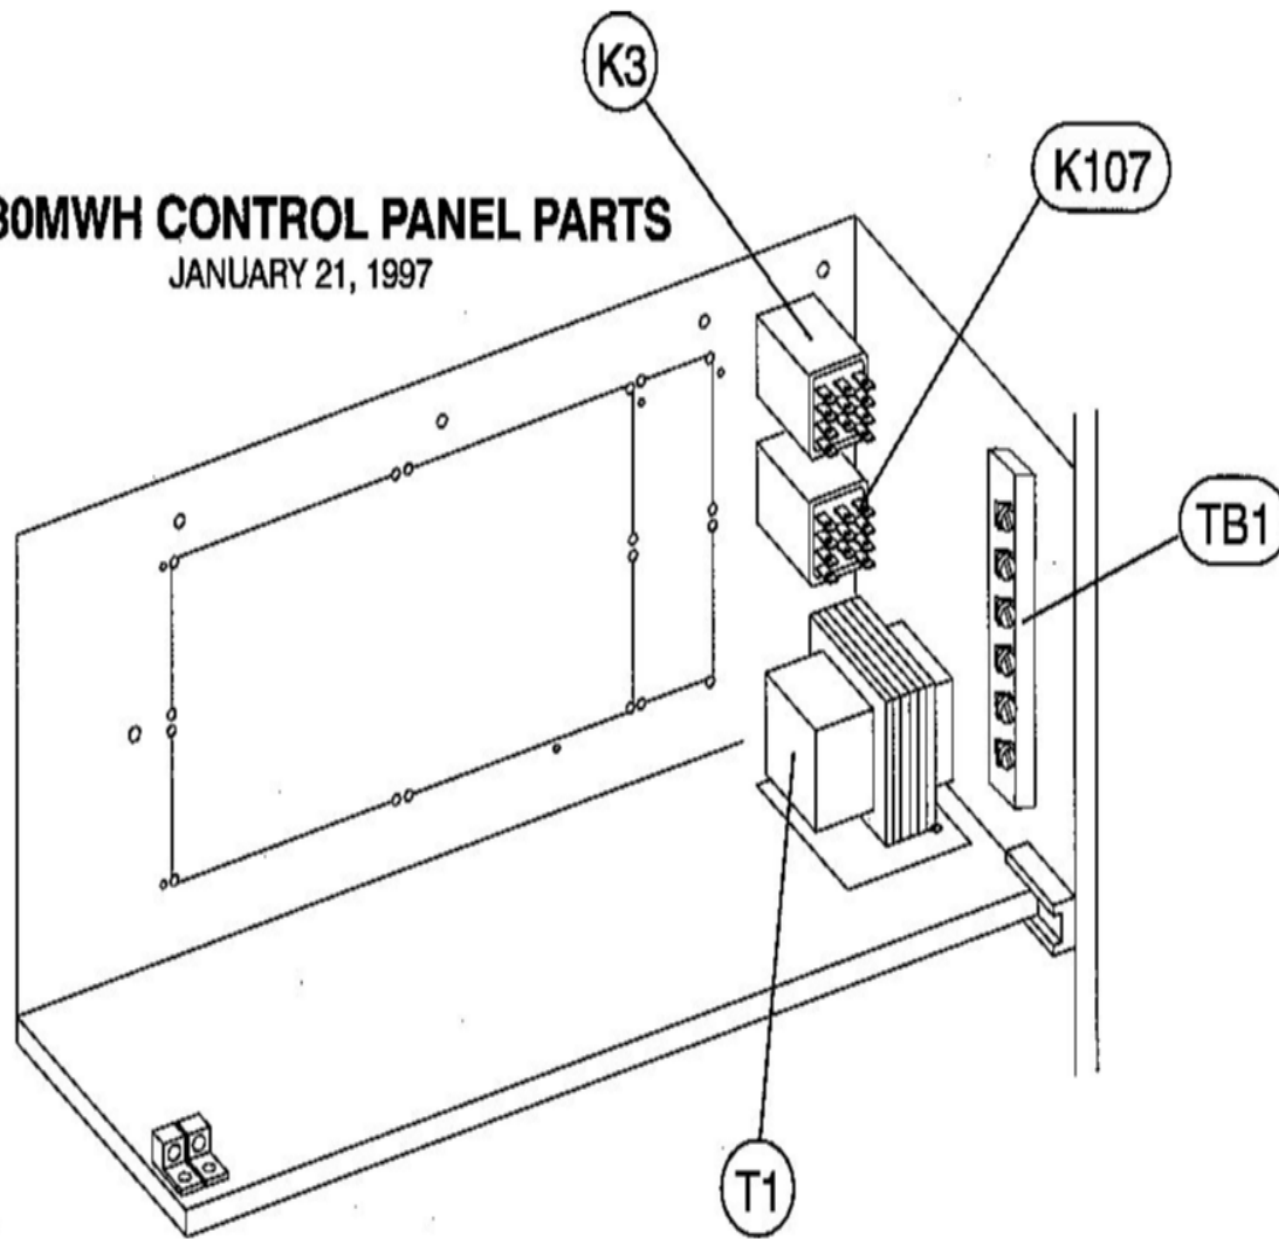

CB30MWH SERIES

JANUARY 28, 1997

Supersedes January 21, 1997

CB30MWH CONTROL PANEL PARTS

JANUARY 21, 1997

Revision Number - 1P

BLOWER PARTS

| Callout | Name | Quantity | Description |
|---------|--|----------|------------------------|
| | WHEEL-BLOWER Cat #: 21708 Model/Part #: LB-29333BJ | 1 | "1/2""BORE,10""X8"" |
| | HARNESS-WIRING Cat #: LB-88863 Model/Part #: LB-88863 | 1 | BLOWER MOTOR |
| | PLATE-CUTOFF Cat #: LB-90280 Model/Part #: LB-90280 | 1 | CUTOFF PLATE |
| 35 | HOUSING-BLOWER Cat #: 53K60 Model/Part #: 53K6001 | 1 | BLOWER HOUSING S.A. |
| C4 | CAPACITOR Cat #: 53H06 Model/Part #: 39H6301 | 1 | "15MFD,370VAC" |

CABINET PARTS

| Callout | Name | Quantity | Description |
|---------|---|----------|------------------------------|
| | FILTER-AIR"20"" X 24"" X 1"" Cat #: Model/Part #: | 1 | |
| | POST-CORNER Cat #: 18K73 Model/Part #: 18K7301 | 4 | PLASTIC |
| | KIT-HARDWARE Cat #: 97M37 Model/Part #: LB-110418A | 1 | PKG OF 10 FOR FILTER DOOR |
| | SUPPORT Cat #: LB-88084 Model/Part #: LB-88084 | 1 | TOP CAP |
| 1 | CAP-CABINET Cat #: 72M38 Model/Part #: LB-107656AX | 1 | TOP CAP |
| 2 | PLATE Cat #: LB-88860 Model/Part #: LB-88860 | 1 | PATCH |
| 3 | PANEL Cat #: 72M11 Model/Part #: LB-107656M | 1 | BLOWER |
| 4 | PANEL Cat #: LB-88859 Model/Part #: LB-88859 | 1 | PLUMBING |