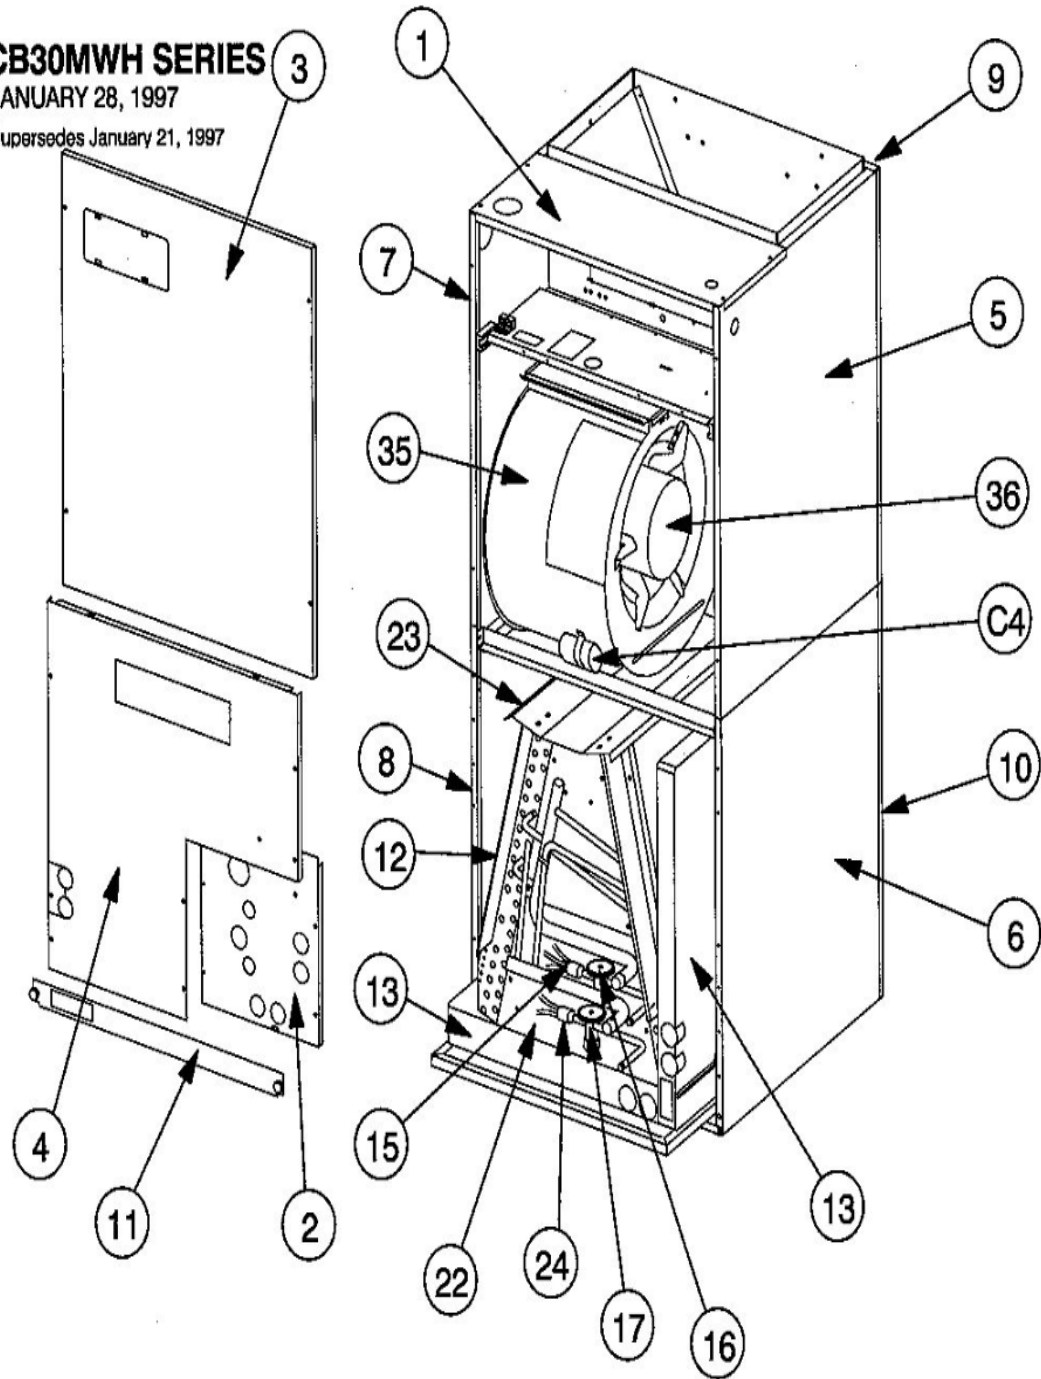

CB30MWH SERIES

JANUARY 28, 1997

Supersedes January 21, 1997

CB30MWH CONTROL PANEL PARTS

JANUARY 21, 1997

Revision Number - 1P

BLOWER PARTS

| Callout | Name | Quantity | Description |
|---------|--|----------|------------------------|
| | WHEEL-BLOWER Cat #: 21708 Model/Part #: LB-29333BJ | 1 | "1/2""BORE,10""X8"" |
| | HARNESS-WIRING Cat #: LB-88863 Model/Part #: LB-88863 | 1 | BLOWER MOTOR |
| | PLATE-CUTOFF Cat #: LB-90280 Model/Part #: LB-90280 | 1 | CUTOFF PLATE |
| 35 | HOUSING-BLOWER Cat #: 53K60 Model/Part #: 53K6001 | 1 | BLOWER HOUSING S.A. |
| C4 | CAPACITOR Cat #: 53H06 Model/Part #: 39H6301 | 1 | "15MFD,370VAC" |

CABINET PARTS

| Callout | Name | Quantity | Description |
|---------|---|----------|------------------------------|
| | FILTER-AIR"20"" X 24"" X 1"" Cat #: Model/Part #: | 1 | |
| | POST-CORNER Cat #: 18K73 Model/Part #: 18K7301 | 4 | PLASTIC |
| | KIT-HARDWARE Cat #: 97M37 Model/Part #: LB-110418A | 1 | PKG OF 10 FOR FILTER DOOR |
| | SUPPORT Cat #: LB-88084 Model/Part #: LB-88084 | 1 | TOP CAP |
| 1 | CAP-CABINET Cat #: 72M38 Model/Part #: LB-107656AX | 1 | TOP CAP |
| 2 | PLATE Cat #: LB-88860 Model/Part #: LB-88860 | 1 | PATCH |
| 3 | PANEL Cat #: 72M11 Model/Part #: LB-107656M | 1 | BLOWER |
| 4 | PANEL Cat #: LB-88859 Model/Part #: LB-88859 | 1 | PLUMBING |

CONTROL PANEL PARTS

| Callout | Name | Quantity | Description |
|----------------|---|-----------------|---------------------------------------|
| | HARNESS-WIRING Cat #: 78K52 Model/Part #: LB-74237 | 1 | POWER (208/230V) |
| | HARNESS-WIRING Cat #: 32L79 Model/Part #: LB-74238 | 1 | CONTROL(208/230V) |
| K107 | RELAY Cat #: 67K66 Model/Part #: 67K6601 | 1 | "ID BLR,3PDT,24V" |
| K3 | RELAY Cat #: 67K66 Model/Part #: 67K6601 | 1 | "ID BLR,3PDT,24V" |
| T1 | TRANSFORMER Cat #: 13H28 Model/Part #: 13H2801 | 1 | "208/240V PRI,24V SEC,70VA L/FUSE" |
| TB1 | STRIP-TERMINAL Cat #: 18K71 Model/Part #: 18K7101 | 1 | TERMINAL BLOCK |