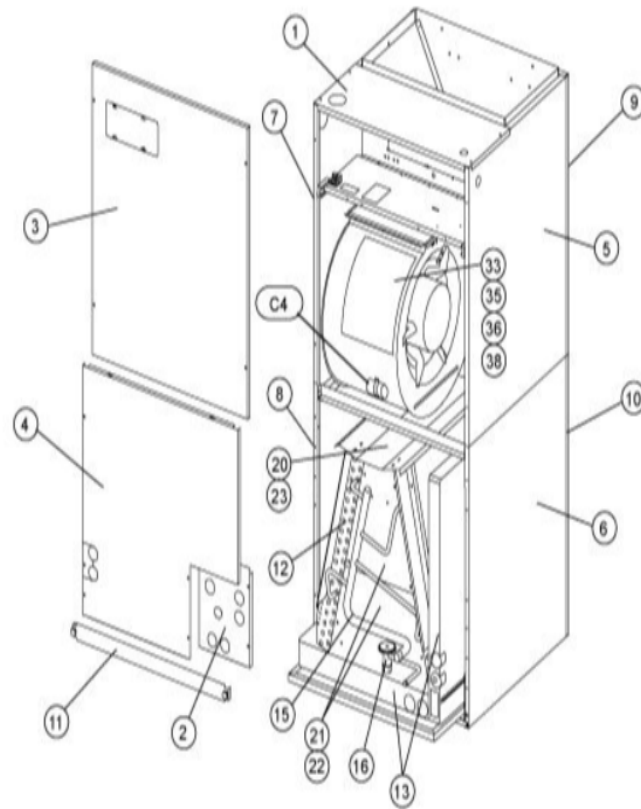

COOLING-COIL/BLOWER COILS
MARCH, 2007
SUPERCEDES NOVEMBER, 1995

CB30M CONTROL PANEL

COOLING-COIL/BLOWER COILS
MARCH, 2007
SUPERCEDES NOVEMBER, 1995

CB30M SERIES

Revision Number - 5P

BLOWER PARTS

Callout	Name	Quantity	Description
	HARNES-WIRING Cat #: 49W90 Model/Part #: LB-74924	1	BLOWER MOTOR
33	ARM-MOTOR MTG Cat #: 92G34 Model/Part #: LB-59076CA	3	MOTOR FRAME SECTION S.A.
35	HOUSING-BLOWER Cat #: 53K63 Model/Part #: 53K6301	1	BLOWER HOUSING S.A.
36	MOTOR-BLOWER Cat #: 34K80 Model/Part #: 34K8001	1	"1/2HP,825RPM,208-230/60/1"
38	WHEEL-BLOWER Cat #: 21772 Model/Part #: LB-29333BR	1	"1/2""BORE,12""X9""
C4	CAPACITOR Cat #: 53H13 Model/Part #: 39H6401	1	"20MFD,370VAC"

CABINET PARTS

Callout	Name	Quantity	Description
	DISTRIBUTOR ASSY(FOOTNOTE 1) Cat #: Model/Part #:	1	
	KIT-HARDWARE Cat #: 97M37 Model/Part #: LB-110418A	1	PKG OF 10 FOR FILTER DOOR
1	CAP-CABINET Cat #: 92M02 Model/Part #: LB-107656GC	1	TOP CAP
2	PLATE Cat #: 91M57 Model/Part #: LB-107656DW	1	PATCH
3	PANEL Cat #: 91M66 Model/Part #: LB-107656EG	1	BLOWER
4	PANEL Cat #: 92M03 Model/Part #: LB-107656GD	1	PLUMBING
5	WRAPPER Cat #: 91M98 Model/Part #: LB-107656FX	1	TOP-RIGHT

CONTROL PANEL PARTS

Callout	Name	Quantity	Description
	FUSE 3 AMP 32 VOLT Cat #: 25J49 Model/Part #: 25J4901	1	FUSE (AUTO) - 3 AMP
	HARNES-WIRING Cat #: 78K52 Model/Part #: LB-74237	1	POWER
K3	RELAY Cat #: 67K65 Model/Part #: 67K6501	1	"ID BLR,DPDT,24V"
T1	TRANSFORMER, 24V, 70VA W/3.2A CB Cat #: 46W11 Model/Part #: 101192-01	1	"208/240V PRI,24V SEC,70VA W/FUSE"
TB1	STRIP-TERMINAL Cat #: 95M41 Model/Part #: 100615-06	1	6 POSITION