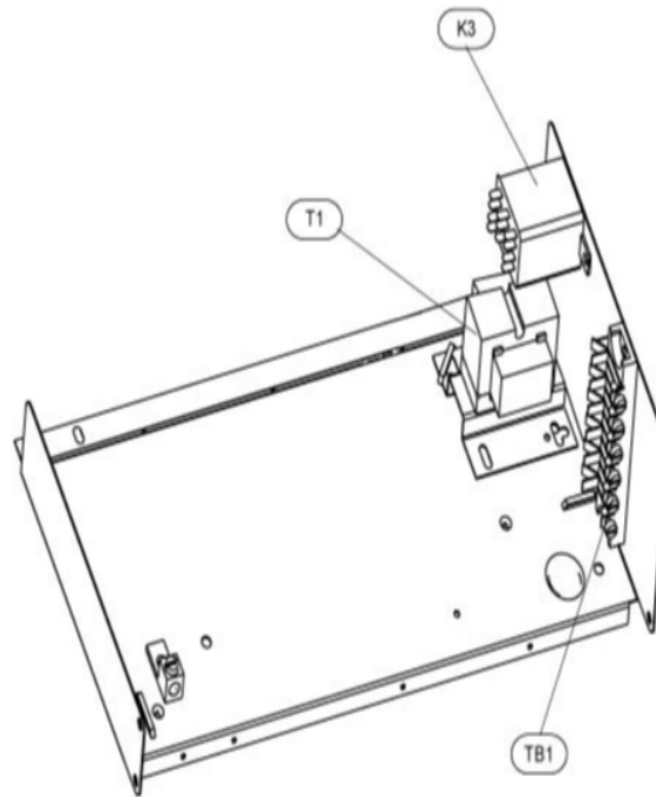

COOLING-COIL/BLOWER COILS
MARCH, 2007
SUPERCEDES NOVEMBER, 1995

CB30M CONTROL PANEL

COOLING-COIL/BLOWER COILS
MARCH, 2007
SUPERCEDES NOVEMBER, 1995

CB30M SERIES

Revision Number - 5P

BLOWER PARTS

Callout	Name	Quantity	Description
	HARNES-WIRING Cat #: 49W90 Model/Part #: LB-74924	1	BLOWER MOTOR
33	ARM-MOTOR MTG Cat #: 92G34 Model/Part #: LB-59076CA	3	MOTOR FRAME SECTION S.A.
35	HOUSING-BLOWER Cat #: 53K63 Model/Part #: 53K6301	1	BLOWER HOUSING S.A.
36	MOTOR-BLOWER Cat #: 34K80 Model/Part #: 34K8001	1	"1/2HP,825RPM,208-230/60/1"
38	WHEEL-BLOWER Cat #: 21772 Model/Part #: LB-29333BR	1	"1/2""BORE,12""X9""
C4	CAPACITOR Cat #: 53H13 Model/Part #: 39H6401	1	"20MFD,370VAC"

CABINET PARTS

Callout	Name	Quantity	Description
	DISTRIBUTOR ASSY(FOOTNOTE 1) Cat #: Model/Part #:	1	
	KIT-HARDWARE Cat #: 97M37 Model/Part #: LB-110418A	1	PKG OF 10 FOR FILTER DOOR
1	CAP-CABINET Cat #: 92M02 Model/Part #: LB-107656GC	1	TOP CAP
2	PLATE Cat #: 91M57 Model/Part #: LB-107656DW	1	PATCH
3	PANEL Cat #: 91M66 Model/Part #: LB-107656EG	1	BLOWER
4	PANEL Cat #: 92M03 Model/Part #: LB-107656GD	1	PLUMBING
5	WRAPPER Cat #: 91M98 Model/Part #: LB-107656FX	1	TOP-RIGHT

Callout	Name	Quantity	Description
6	WRAPPER Cat #: 92M01 Model/Part #: LB-107656GB	1	BOTTOM-RIGHT
7	WRAPPER Cat #: 91M97 Model/Part #: LB-107656FW	1	TOP-LEFT
8	WRAPPER Cat #: 92M00 Model/Part #: LB-107656GA	1	BOTTOM-LEFT
9	WRAPPER Cat #: 91M96 Model/Part #: LB-107656FT	1	TOP-REAR
10	WRAPPER Cat #: 91M99 Model/Part #: LB-107656FY	1	BOTTOM-REAR
11	PANEL Cat #: 91M52 Model/Part #: LB-107656DN	1	FILTER ACCESS

CONTROL PANEL PARTS

Callout	Name	Quantity	Description
	FUSE 3 AMP 32 VOLT Cat #: 25J49 Model/Part #: 25J4901	1	FUSE (AUTO) - 3 AMP
	HARNES-WIRING Cat #: 78K52 Model/Part #: LB-74237	1	POWER
K3	RELAY Cat #: 67K65 Model/Part #: 67K6501	1	"ID BLR,DPDT,24V"
T1	TRANSFORMER, 24V, 70VA W/3.2A CB Cat #: 46W11 Model/Part #: 101192-01	1	"208/240V PRI,24V SEC,70VA W/FUSE"
TB1	STRIP-TERMINAL Cat #: 95M41 Model/Part #: 100615-06	1	6 POSITION