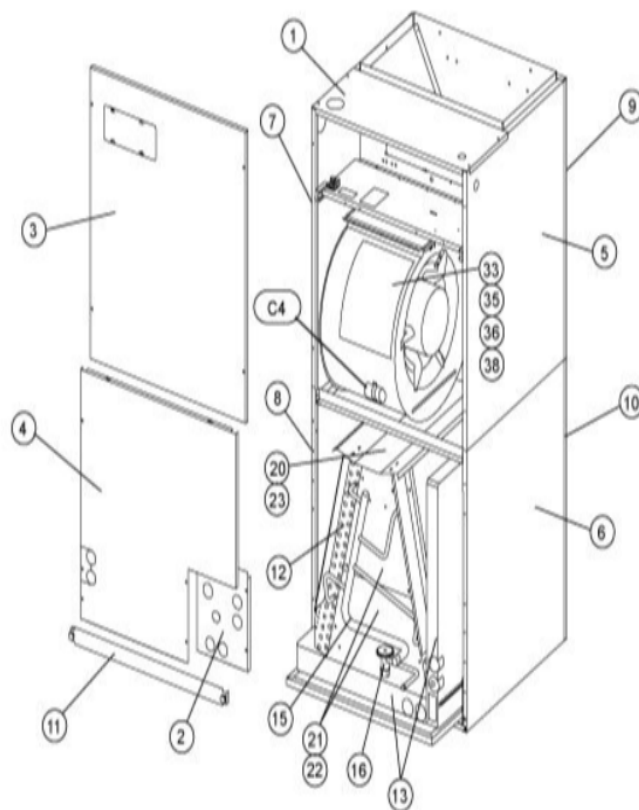

COOLING-COIL/BLOWER COILS
MARCH, 2007
SUPERCEDES NOVEMBER, 1995

CB30M SERIES

Revision Number - 5G

BLOWER PARTS

Callout	Name	Quantity	Description
	HARNES- WIRING Cat #: 47W45 Model/Part #: LB-74915	1	BLOWER MOTOR
	PLATE-CUTOFF Cat #: 32L41 Model/Part #: LB-88709	1	CUTOFF PLATE
33	ARM-MOTOR MTG Cat #: 92G34 Model/Part #: LB-59076CA	3	MOTOR FRAME SECTION S.A.
35	HOUSING-BLOWER Cat #: 53K63 Model/Part #: 53K6301	1	BLOWER HOUSING S.A.
36	MOTOR-BLOWER Cat #: 41K93 Model/Part #: 41K9301	1	"1/2HP,825RPM,460/60/1"
38	WHEEL-BLOWER Cat #: 21772 Model/Part #: LB-29333BR	1	"1/2""BORE,12""X9""
C4	CAPACITOR Cat #: 53H13 Model/Part #: 39H6401	1	"20MFD,370VAC"

CABINET PARTS

Callout	Name	Quantity	Description
	DISTRIBUTOR ASSY(FOOTNOTE 1) Cat #: Model/Part #:	1	
	KIT-HARDWARE Cat #: 97M37 Model/Part #: LB-110418A	1	PKG OF 10 FOR FILTER DOOR
1	CAP-CABINET Cat #: 92M02 Model/Part #: LB-107656GC	1	TOP CAP
2	PLATE Cat #: 91M57 Model/Part #: LB-107656DW	1	PATCH
3	PANEL Cat #: 91M66 Model/Part #: LB-107656EG	1	BLOWER
4	PANEL Cat #: 92M03 Model/Part #: LB-107656GD	1	PLUMBING