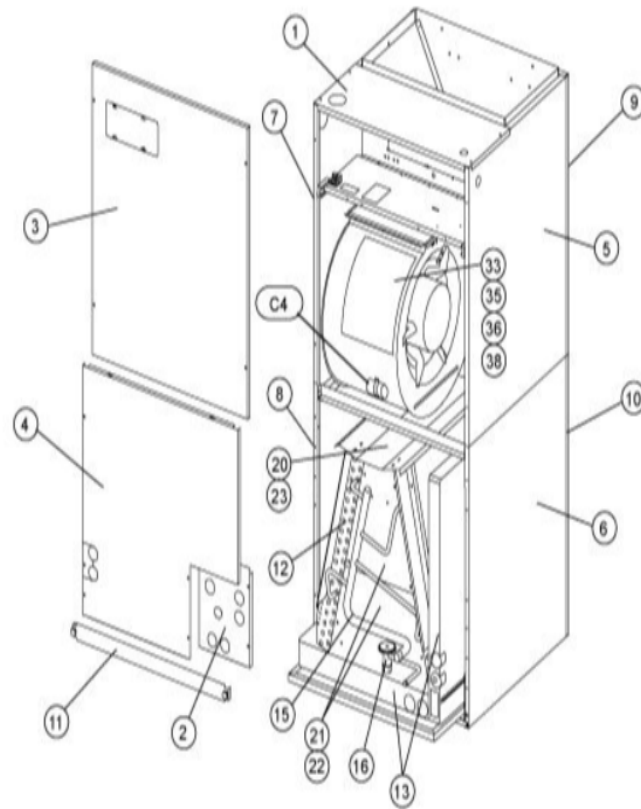

COOLING-COIL/BLOWER COILS
MARCH, 2007
SUPERCEDES NOVEMBER, 1995

CB30M CONTROL PANEL

COOLING-COIL/BLOWER COILS
MARCH, 2007
SUPERCEDES NOVEMBER, 1995

CB30M SERIES

Revision Number - 4P

BLOWER PARTS

Callout	Name	Quantity	Description
	HARNESS-WIRING Cat #: 64K20 Model/Part #: LB-74239	1	BLOWER MOTOR
	PLATE-CUTOFF Cat #: 32L41 Model/Part #: LB-88709	1	CUTOFF PLATE
33	ARM-MOTOR MTG Cat #: 92G34 Model/Part #: LB-59076CA	3	MOTOR FRAME SECTION S.A.
35	HOUSING-BLOWER Cat #: 53K63 Model/Part #: 53K6301	1	BLOWER HOUSING S.A.
36	MOTOR-BLOWER Cat #: 34K80 Model/Part #: 34K8001	1	"1/2HP,825RPM,208-230/60/1"
38	WHEEL-BLOWER Cat #: 21772 Model/Part #: LB-29333BR	1	"1/2""BORE,12""X9""
C4	CAPACITOR Cat #: 53H13 Model/Part #: 39H6401	1	"20MFD,370VAC"

CABINET PARTS

Callout	Name	Quantity	Description
	DISTRIBUTOR ASSY (FOOTNOTE 1) Cat #: Model/Part #:	1	
	KIT-HARDWARE Cat #: 97M37 Model/Part #: LB-110418A	1	PKG OF 10 FOR FILTER DOOR
1	CAP-CABINET Cat #: 92M02 Model/Part #: LB-107656GC	1	TOP CAP
2	PLATE Cat #: 91M57 Model/Part #: LB-107656DW	1	PATCH
3	PANEL Cat #: 91M66 Model/Part #: LB-107656EG	1	BLOWER
4	PANEL Cat #: 92M03 Model/Part #: LB-107656GD	1	PLUMBING

CONTROL PANEL PARTS

Callout	Name	Quantity	Description
	FUSE 3 AMP 32 VOLT Cat #: 25J49 Model/Part #: 25J4901	1	FUSE (AUTO) - 3 AMP
	HARNESS-WIRING Cat #: 78K52 Model/Part #: LB-74237	1	POWER
	HARNESS-WIRING Cat #: 32L79 Model/Part #: LB-74238	1	CONTROL
K3	RELAY Cat #: 67K65 Model/Part #: 67K6501	1	"ID BLR,DPDT,24V"
T1	TRANSFORMER Cat #: 51M11 Model/Part #: 51M1101	1	"208/240V PRI,24V SEC,70VA W/FUSE"
TB1	STRIP-TERMINAL Cat #: 18K71 Model/Part #: 18K7101	1	6 POSITION