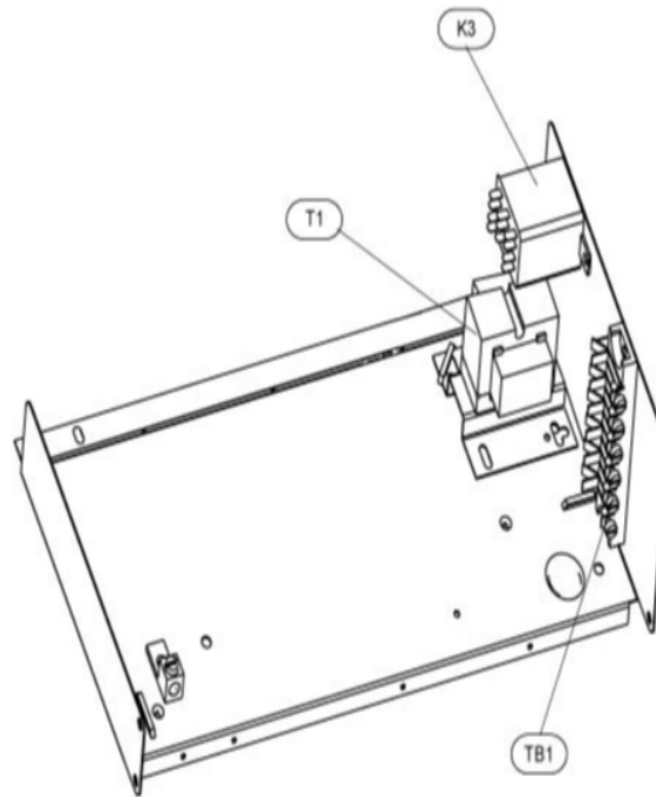

COOLING-COIL/BLOWER COILS
MARCH, 2007
SUPERCEDES NOVEMBER, 1995

CB30M CONTROL PANEL

COOLING-COIL/BLOWER COILS
MARCH, 2007
SUPERCEDES NOVEMBER, 1995

CB30M SERIES

Revision Number - 4P

BLOWER PARTS

Callout	Name	Quantity	Description
	HARNESS-WIRING Cat #: 64K20 Model/Part #: LB-74239	1	BLOWER MOTOR
	PLATE-CUTOFF Cat #: 32L41 Model/Part #: LB-88709	1	CUTOFF PLATE
33	ARM-MOTOR MTG Cat #: 92G34 Model/Part #: LB-59076CA	3	MOTOR FRAME SECTION S.A.
35	HOUSING-BLOWER Cat #: 53K63 Model/Part #: 53K6301	1	BLOWER HOUSING S.A.
36	MOTOR-BLOWER Cat #: 34K80 Model/Part #: 34K8001	1	"1/2HP,825RPM,208-230/60/1"
38	WHEEL-BLOWER Cat #: 21772 Model/Part #: LB-29333BR	1	"1/2""BORE,12""X9""
C4	CAPACITOR Cat #: 53H13 Model/Part #: 39H6401	1	"20MFD,370VAC"

CABINET PARTS

Callout	Name	Quantity	Description
	DISTRIBUTOR ASSY (FOOTNOTE 1) Cat #: Model/Part #:	1	
	KIT-HARDWARE Cat #: 97M37 Model/Part #: LB-110418A	1	PKG OF 10 FOR FILTER DOOR
1	CAP-CABINET Cat #: 92M02 Model/Part #: LB-107656GC	1	TOP CAP
2	PLATE Cat #: 91M57 Model/Part #: LB-107656DW	1	PATCH
3	PANEL Cat #: 91M66 Model/Part #: LB-107656EG	1	BLOWER
4	PANEL Cat #: 92M03 Model/Part #: LB-107656GD	1	PLUMBING

CONTROL PANEL PARTS

Callout	Name	Quantity	Description
	FUSE 3 AMP 32 VOLT Cat #: 25J49 Model/Part #: 25J4901	1	FUSE (AUTO) - 3 AMP
	HARNESS-WIRING Cat #: 78K52 Model/Part #: LB-74237	1	POWER
	HARNESS-WIRING Cat #: 32L79 Model/Part #: LB-74238	1	CONTROL
K3	RELAY Cat #: 67K65 Model/Part #: 67K6501	1	"ID BLR,DPDT,24V"
T1	TRANSFORMER Cat #: 51M11 Model/Part #: 51M1101	1	"208/240V PRI,24V SEC,70VA W/FUSE"
TB1	STRIP-TERMINAL Cat #: 18K71 Model/Part #: 18K7101	1	6 POSITION