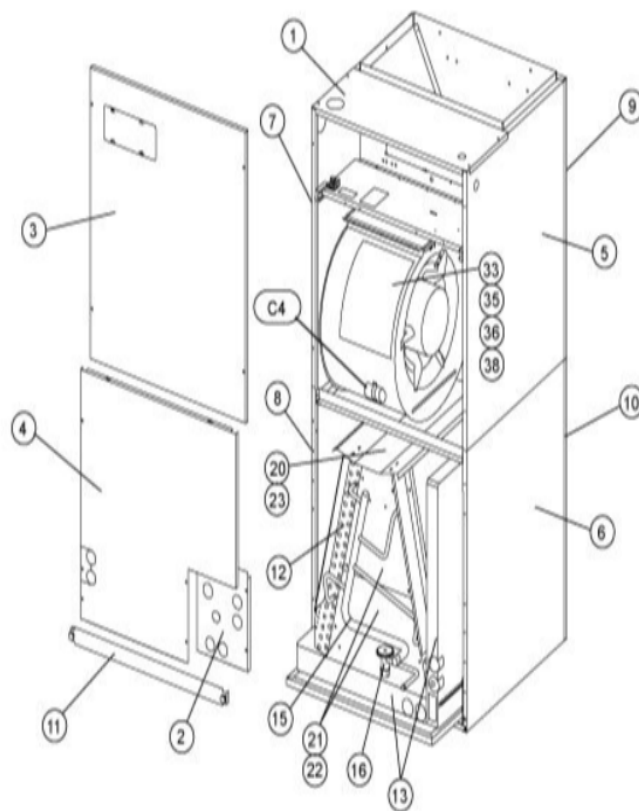

COOLING-COIL/BLOWER COILS
MARCH, 2007
SUPERCEDES NOVEMBER, 1995

CB30M SERIES

Revision Number - 4G

BLOWER PARTS

Callout	Name	Quantity	Description
	PLATE-CUTOFF Cat #: 32L41 Model/Part #: LB-88709	1	CUTOFF PLATE
	HARNES- WIRING Cat #: 53L26 Model/Part #: LB-90277	1	BLOWER MOTOR
33	ARM-MOTOR MTG Cat #: 92G34 Model/Part #: LB-59076CA	3	MOTOR FRAME SECTION S.A.
35	HOUSING-BLOWER Cat #: 53K63 Model/Part #: 53K6301	1	BLOWER HOUSING S.A.
36	MOTOR-BLOWER Cat #: 41K93 Model/Part #: 41K9301	1	"1/2HP,825RPM,460/60/1"
38	WHEEL-BLOWER Cat #: 21772 Model/Part #: LB-29333BR	1	"1/2""BORE,12""X9""
C4	CAPACITOR Cat #: 53H13 Model/Part #: 39H6401	1	"20MFD,370VAC"

CABINET PARTS

Callout	Name	Quantity	Description
	DISTRIBUTOR ASSY (FOOTNOTE 1) Cat #: Model/Part #:	1	
	KIT-HARDWARE Cat #: 97M37 Model/Part #: LB-110418A	1	PKG OF 10 FOR FILTER DOOR
1	CAP-CABINET Cat #: 92M02 Model/Part #: LB-107656GC	1	TOP CAP
2	PLATE Cat #: 91M57 Model/Part #: LB-107656DW	1	PATCH
3	PANEL Cat #: 91M66 Model/Part #: LB-107656EG	1	BLOWER
4	PANEL Cat #: 92M03 Model/Part #: LB-107656GD	1	PLUMBING