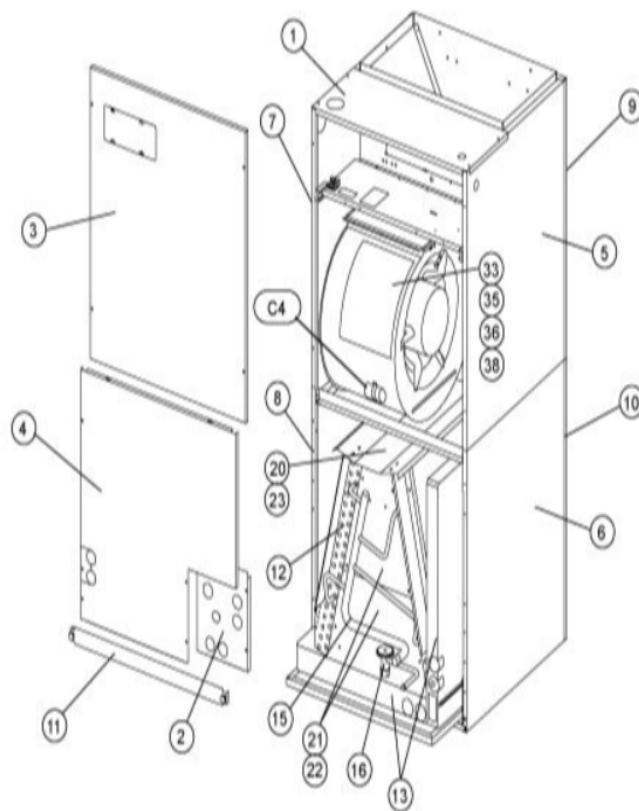

COOLING-COIL/BLOWER COILS
MARCH, 2007
SUPERCEDES NOVEMBER, 1995

CB30M CONTROL PANEL

COOLING-COIL/BLOWER COILS
MARCH, 2007
SUPERCEDES NOVEMBER, 1995

CB30M SERIES

Revision Number - 3P

BLOWER PARTS

Callout	Name	Quantity	Description
	HARNES- WIRING Cat #: 64K20 Model/Part #: LB-74239	1	BLOWER MOTOR
	PLATE-CUTOFF Cat #: 32L41 Model/Part #: LB-88709	1	CUTOFF PLATE
33	ARM-MOTOR MTG Cat #: 92G34 Model/Part #: LB-59076CA	3	MOTOR FRAME SECTION S.A.
35	HOUSING-BLOWER Cat #: 53K63 Model/Part #: 53K6301	1	BLOWER HOUSING S.A.
36	MOTOR-BLOWER Cat #: 34K80 Model/Part #: 34K8001	1	"1/2HP,825RPM,208-230/60/1"
38	WHEEL-BLOWER Cat #: 21772 Model/Part #: LB-29333BR	1	"1/2""BORE,12""X9""
C4	CAPACITOR Cat #: 53H13 Model/Part #: 39H6401	1	"20MFD,370VAC"

CABINET PARTS

Callout	Name	Quantity	Description
	DISTRIBUTOR ASSY (FOOTNOTE 1) Cat #: Model/Part #:	1	
	KIT-HARDWARE Cat #: 97M37 Model/Part #: LB-110418A	1	PKG OF 10 FOR FILTER DOOR
1	CAP-CABINET Cat #: 92M02 Model/Part #: LB-107656GC	1	TOP CAP
2	PLATE Cat #: 91M57 Model/Part #: LB-107656DW	1	PATCH
3	PANEL Cat #: 91M66 Model/Part #: LB-107656EG	1	BLOWER
4	PANEL Cat #: 92M03 Model/Part #: LB-107656GD	1	PLUMBING

CONTROL PANEL PARTS

Callout	Name	Quantity	Description
	FUSE 3 AMP 32 VOLT Cat #: 25J49 Model/Part #: 25J4901	1	FUSE (AUTO) - 3 AMP
	HARNESS-WIRING Cat #: 78K52 Model/Part #: LB-74237	1	POWER
	HARNESS-WIRING Cat #: 32L79 Model/Part #: LB-74238	1	CONTROL
K3	RELAY Cat #: 67K65 Model/Part #: 67K6501	1	"ID BLR,DPDT,24V"
T1	TRANSFORMER Cat #: 51M11 Model/Part #: 51M1101	1	"208/240V PRI,24V SEC,70VA W/FUSE"
TB1	STRIP-TERMINAL Cat #: 18K71 Model/Part #: 18K7101	1	6 POSITION