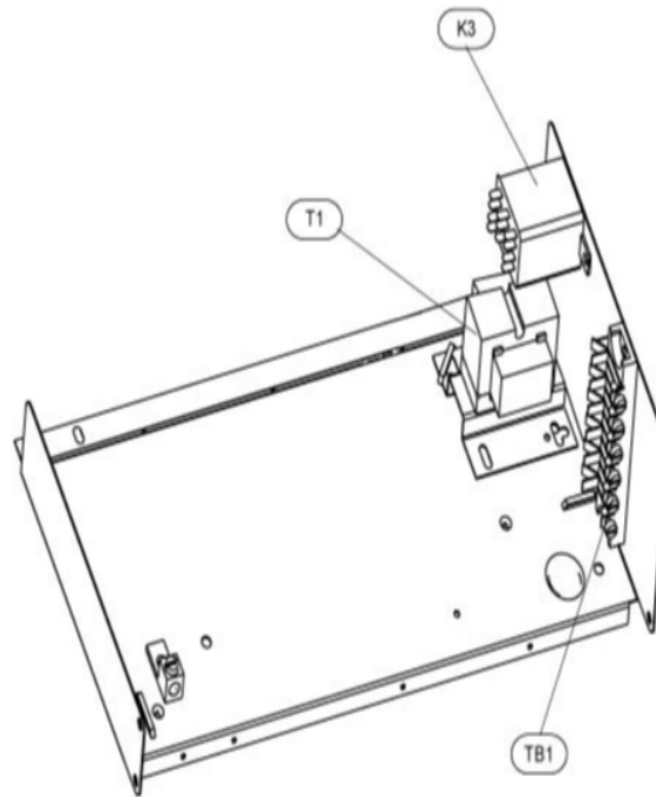

COOLING-COIL/BLOWER COILS
MARCH, 2007
SUPERCEDES NOVEMBER, 1995

CB30M CONTROL PANEL

COOLING-COIL/BLOWER COILS
MARCH, 2007
SUPERCEDES NOVEMBER, 1995

CB30M SERIES

Revision Number - 3P

BLOWER PARTS

Callout	Name	Quantity	Description
	HARNES- WIRING Cat #: 64K20 Model/Part #: LB-74239	1	BLOWER MOTOR
	PLATE-CUTOFF Cat #: 32L41 Model/Part #: LB-88709	1	CUTOFF PLATE
33	ARM-MOTOR MTG Cat #: 92G34 Model/Part #: LB-59076CA	3	MOTOR FRAME SECTION S.A.
35	HOUSING-BLOWER Cat #: 53K63 Model/Part #: 53K6301	1	BLOWER HOUSING S.A.
36	MOTOR-BLOWER Cat #: 34K80 Model/Part #: 34K8001	1	"1/2HP,825RPM,208-230/60/1"
38	WHEEL-BLOWER Cat #: 21772 Model/Part #: LB-29333BR	1	"1/2""BORE,12""X9""
C4	CAPACITOR Cat #: 53H13 Model/Part #: 39H6401	1	"20MFD,370VAC"

CABINET PARTS

Callout	Name	Quantity	Description
	DISTRIBUTOR ASSY (FOOTNOTE 1) Cat #: Model/Part #:	1	
	KIT-HARDWARE Cat #: 97M37 Model/Part #: LB-110418A	1	PKG OF 10 FOR FILTER DOOR
1	CAP-CABINET Cat #: 92M02 Model/Part #: LB-107656GC	1	TOP CAP
2	PLATE Cat #: 91M57 Model/Part #: LB-107656DW	1	PATCH
3	PANEL Cat #: 91M66 Model/Part #: LB-107656EG	1	BLOWER
4	PANEL Cat #: 92M03 Model/Part #: LB-107656GD	1	PLUMBING

CONTROL PANEL PARTS

Callout	Name	Quantity	Description
	FUSE 3 AMP 32 VOLT Cat #: 25J49 Model/Part #: 25J4901	1	FUSE (AUTO) - 3 AMP
	HARNESS-WIRING Cat #: 78K52 Model/Part #: LB-74237	1	POWER
	HARNESS-WIRING Cat #: 32L79 Model/Part #: LB-74238	1	CONTROL
K3	RELAY Cat #: 67K65 Model/Part #: 67K6501	1	"ID BLR,DPDT,24V"
T1	TRANSFORMER Cat #: 51M11 Model/Part #: 51M1101	1	"208/240V PRI,24V SEC,70VA W/FUSE"
TB1	STRIP-TERMINAL Cat #: 18K71 Model/Part #: 18K7101	1	6 POSITION