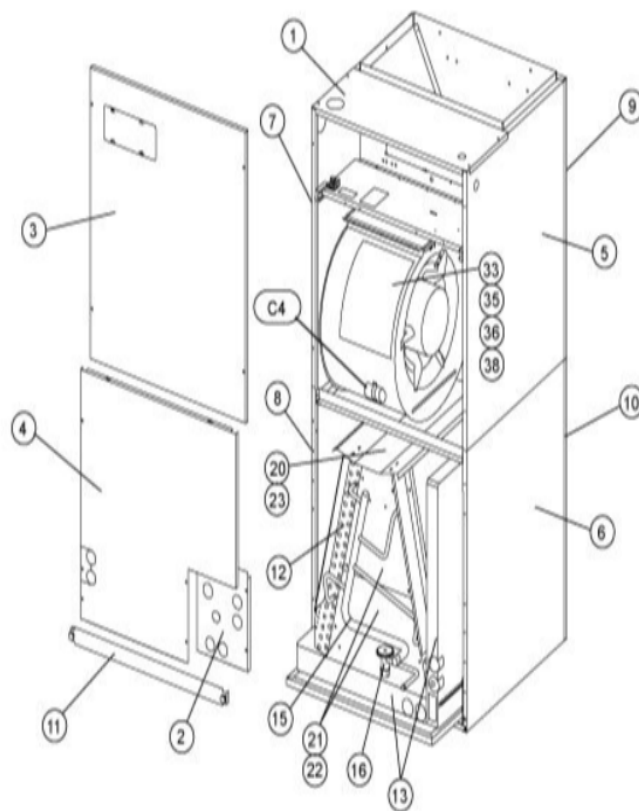

COOLING-COIL/BLOWER COILS
MARCH, 2007
SUPERCEDES NOVEMBER, 1995

CB30M SERIES

Revision Number - 3G

BLOWER PARTS

Callout	Name	Quantity	Description
	PLATE-CUTOFF Cat #: 32L41 Model/Part #: LB-88709	1	CUTOFF PLATE
	HARNES-WIRING Cat #: 53L26 Model/Part #: LB-90277	1	BLOWER MOTOR
33	ARM-MOTOR MTG Cat #: 92G34 Model/Part #: LB-59076CA	3	MOTOR FRAME SECTION S.A.
35	HOUSING-BLOWER Cat #: 53K63 Model/Part #: 53K6301	1	BLOWER HOUSING S.A.
36	MOTOR-BLOWER Cat #: 41K93 Model/Part #: 41K9301	1	"1/2HP,825RPM,460/60/1"
38	WHEEL-BLOWER Cat #: 21772 Model/Part #: LB-29333BR	1	"1/2""BORE,12""X9""
C4	CAPACITOR Cat #: 53H13 Model/Part #: 39H6401	1	"20MFD,370VAC"

CABINET PARTS

Callout	Name	Quantity	Description
	DISTRIBUTOR ASSY (FOOTNOTE 1) Cat #: Model/Part #:	1	
	KIT-HARDWARE Cat #: 97M37 Model/Part #: LB-110418A	1	PKG OF 10 FOR FILTER DOOR
1	CAP-CABINET Cat #: 92M02 Model/Part #: LB-107656GC	1	TOP CAP
2	PLATE Cat #: 91M57 Model/Part #: LB-107656DW	1	PATCH
3	PANEL Cat #: 91M66 Model/Part #: LB-107656EG	1	BLOWER
4	PANEL Cat #: 92M03 Model/Part #: LB-107656GD	1	PLUMBING