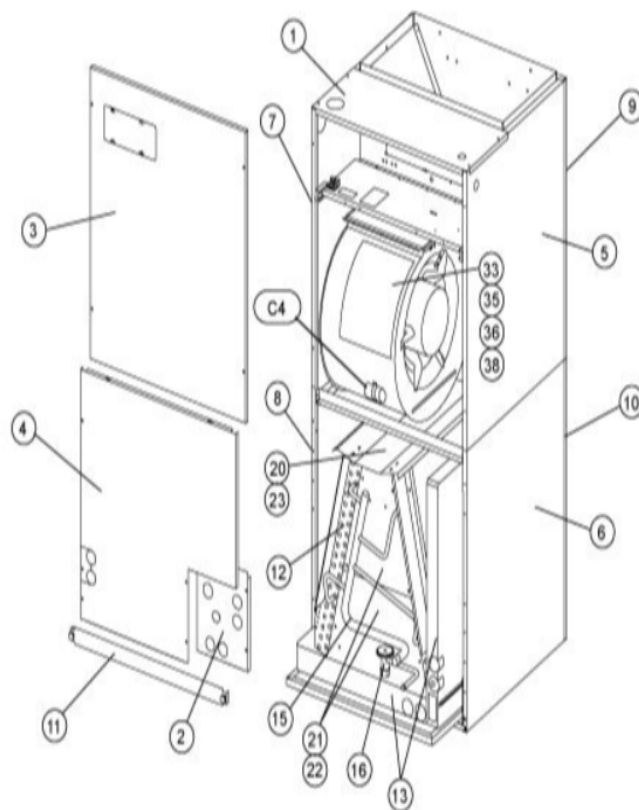

COOLING-COIL/BLOWER COILS
MARCH, 2007
SUPERCEDES NOVEMBER, 1995

CB30M CONTROL PANEL

COOLING-COIL/BLOWER COILS
MARCH, 2007
SUPERCEDES NOVEMBER, 1995

CB30M SERIES

Revision Number - 2P

BLOWER PARTS

Callout	Name	Quantity	Description
	HARNES-WIRING Cat #: 64K20 Model/Part #: LB-74239	1	BLOWER MOTOR(208/230V)
	PLATE-CUTOFF Cat #: 32L41 Model/Part #: LB-88709	1	CUTOFF PLATE
33	ARM-MOTOR MTG Cat #: 92G34 Model/Part #: LB-59076CA	3	MOTOR FRAME SECTION S.A.
35	HOUSING-BLOWER Cat #: 53K63 Model/Part #: 53K6301	1	BLOWER HOUSING S.A.
36	MOTOR-BLOWER Cat #: 34K80 Model/Part #: 34K8001	1	"1/2HP,825RPM,208-230/60/1"
38	WHEEL-BLOWER Cat #: 21772 Model/Part #: LB-29333BR	1	"1/2""BORE,12""X9""
C4	CAPACITOR Cat #: 53H13 Model/Part #: 39H6401	1	"20MFD,370VAC"

CABINET PARTS

Callout	Name	Quantity	Description
	DISTRIBUTOR ASSY (FOOTNOTE 1) Cat #: Model/Part #:	1	
	KIT-HARDWARE Cat #: 97M37 Model/Part #: LB-110418A	1	PKG OF 10 FOR FILTER DOOR
1	CAP-CABINET Cat #: 72M38 Model/Part #: LB-107656AX	1	TOP CAP
2	PLATE Cat #: 72M10 Model/Part #: LB-107656L	1	PATCH
3	PANEL Cat #: 72M11 Model/Part #: LB-107656M	1	BLOWER
4	PANEL Cat #: 72M28 Model/Part #: LB-107656AJ	1	PLUMBING

CONTROL PANEL PARTS

Callout	Name	Quantity	Description
	FUSE 3 AMP 32 VOLT Cat #: 25J49 Model/Part #: 25J4901	1	FUSE (AUTO) - 3 AMP
	HARNESS-WIRING Cat #: 78K52 Model/Part #: LB-74237	1	POWER(208/230 & 460V)
	HARNESS-WIRING Cat #: 32L79 Model/Part #: LB-74238	1	CONTROL(208/230V)
K3	RELAY Cat #: 69J57 Model/Part #: 69J5701	1	"ID BLR,DPDT,24V"
T1	TRANSFORMER Cat #: 51M11 Model/Part #: 51M1101	1	"208/240V PRI,24V SEC,70VA W/FUSE"
TB1	STRIP-TERMINAL Cat #: 18K71 Model/Part #: 18K7101	1	TERMINAL BLOCK