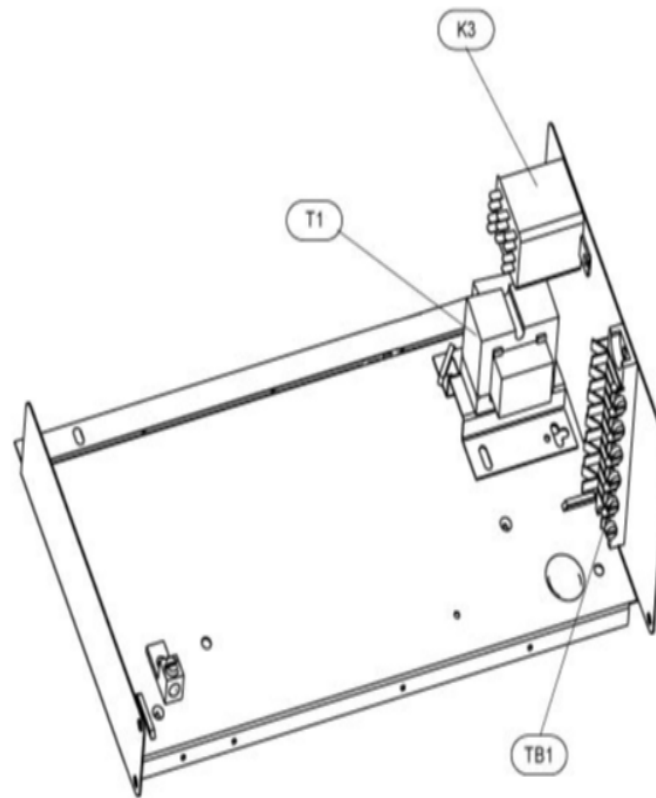

COOLING-COIL/BLOWER COILS
MARCH, 2007
SUPERCEDES NOVEMBER, 1995

CB30M CONTROL PANEL

COOLING-COIL/BLOWER COILS
MARCH, 2007
SUPERCEDES NOVEMBER, 1995

CB30M SERIES

Revision Number - 2P

BLOWER PARTS

Callout	Name	Quantity	Description
	HARNES-WIRING Cat #: 64K20 Model/Part #: LB-74239	1	BLOWER MOTOR(208/230V)
	PLATE-CUTOFF Cat #: 32L41 Model/Part #: LB-88709	1	CUTOFF PLATE
33	ARM-MOTOR MTG Cat #: 92G34 Model/Part #: LB-59076CA	3	MOTOR FRAME SECTION S.A.
35	HOUSING-BLOWER Cat #: 53K63 Model/Part #: 53K6301	1	BLOWER HOUSING S.A.
36	MOTOR-BLOWER Cat #: 34K80 Model/Part #: 34K8001	1	"1/2HP,825RPM,208-230/60/1"
38	WHEEL-BLOWER Cat #: 21772 Model/Part #: LB-29333BR	1	"1/2""BORE,12""X9""
C4	CAPACITOR Cat #: 53H13 Model/Part #: 39H6401	1	"20MFD,370VAC"

CABINET PARTS

Callout	Name	Quantity	Description
	DISTRIBUTOR ASSY (FOOTNOTE 1) Cat #: Model/Part #:	1	
	KIT-HARDWARE Cat #: 97M37 Model/Part #: LB-110418A	1	PKG OF 10 FOR FILTER DOOR
1	CAP-CABINET Cat #: 72M38 Model/Part #: LB-107656AX	1	TOP CAP
2	PLATE Cat #: 72M10 Model/Part #: LB-107656L	1	PATCH
3	PANEL Cat #: 72M11 Model/Part #: LB-107656M	1	BLOWER
4	PANEL Cat #: 72M28 Model/Part #: LB-107656AJ	1	PLUMBING

CONTROL PANEL PARTS

Callout	Name	Quantity	Description
	FUSE 3 AMP 32 VOLT Cat #: 25J49 Model/Part #: 25J4901	1	FUSE (AUTO) - 3 AMP
	HARNESS-WIRING Cat #: 78K52 Model/Part #: LB-74237	1	POWER(208/230 & 460V)
	HARNESS-WIRING Cat #: 32L79 Model/Part #: LB-74238	1	CONTROL(208/230V)
K3	RELAY Cat #: 69J57 Model/Part #: 69J5701	1	"ID BLR,DPDT,24V"
T1	TRANSFORMER Cat #: 51M11 Model/Part #: 51M1101	1	"208/240V PRI,24V SEC,70VA W/FUSE"
TB1	STRIP-TERMINAL Cat #: 18K71 Model/Part #: 18K7101	1	TERMINAL BLOCK