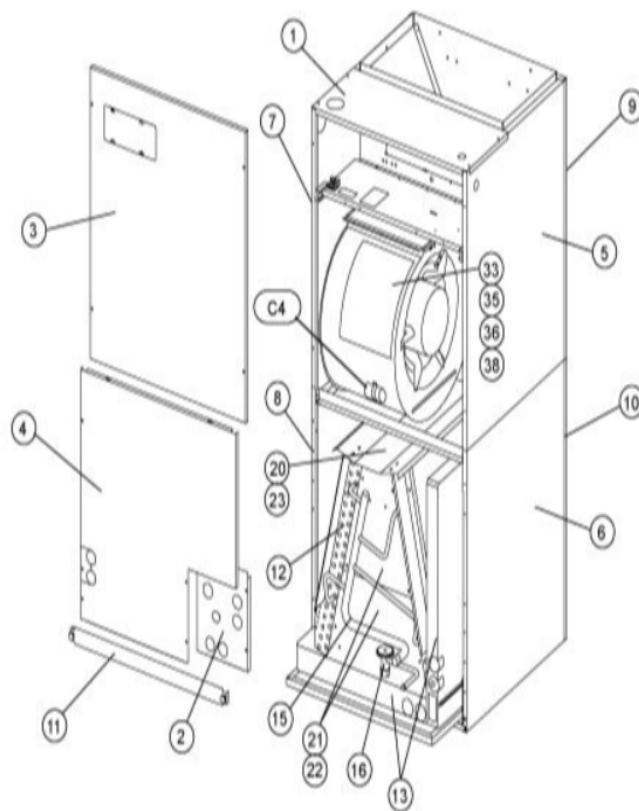

COOLING-COIL/BLOWER COILS
MARCH, 2007
SUPERCEDES NOVEMBER, 1995

CB30M CONTROL PANEL

COOLING-COIL/BLOWER COILS
MARCH, 2007
SUPERCEDES NOVEMBER, 1995

CB30M SERIES

Revision Number - 1P

BLOWER PARTS

Callout	Name	Quantity	Description
	HARNES- WIRING Cat #: 64K20 Model/Part #: LB-74239	1	BLOWER MOTOR(208/230V)
	PLATE-CUTOFF Cat #: 32L41 Model/Part #: LB-88709	1	CUTOFF PLATE
33	ARM-MOTOR MTG Cat #: 92G34 Model/Part #: LB-59076CA	3	MOTOR FRAME SECTION S.A.
35	HOUSING-BLOWER Cat #: 53K63 Model/Part #: 53K6301	1	BLOWER HOUSING S.A.
36	MOTOR-BLOWER Cat #: 34K80 Model/Part #: 34K8001	1	"1/2HP,825RPM,208- 230/60/1"
38	WHEEL-BLOWER Cat #: 21772 Model/Part #: LB-29333BR	1	"1/2""BORE,12""X9""
C4	CAPACITOR Cat #: 53H13 Model/Part #: 39H6401	1	"20MFD,370VAC"

CABINET PARTS

Callout	Name	Quantity	Description
	DISTRIBUTOR ASSY(FOOTNOTE 1) Cat #: Model/Part #:	1	
	KIT-HARDWARE Cat #: 97M37 Model/Part #: LB-110418A	1	PKG OF 10 FOR FILTER DOOR
1	CAP-CABINET Cat #: 72M38 Model/Part #: LB-107656AX	1	TOP CAP
2	PLATE Cat #: 72M10 Model/Part #: LB-107656L	1	PATCH
3	PANEL Cat #: 72M11 Model/Part #: LB-107656M	1	BLOWER
4	PANEL Cat #: 72M28 Model/Part #: LB-107656AJ	1	PLUMBING

CONTROL PANEL PARTS

Callout	Name	Quantity	Description
	HARNESS-WIRING Cat #: 78K52 Model/Part #: LB-74237	1	POWER(208/230 & 460V)
	HARNESS-WIRING Cat #: 32L79 Model/Part #: LB-74238	1	CONTROL(208/230V)
K3	RELAY Cat #: 69J57 Model/Part #: 69J5701	1	"ID BLR,DPDT,24V"
T1	TRANSFORMER Cat #: 13H28 Model/Part #: 13H2801	1	"208/240V PRI,24V SEC,70VA L/FUSE"
TB1	STRIP-TERMINAL Cat #: 18K71 Model/Part #: 18K7101	1	TERMINAL BLOCK