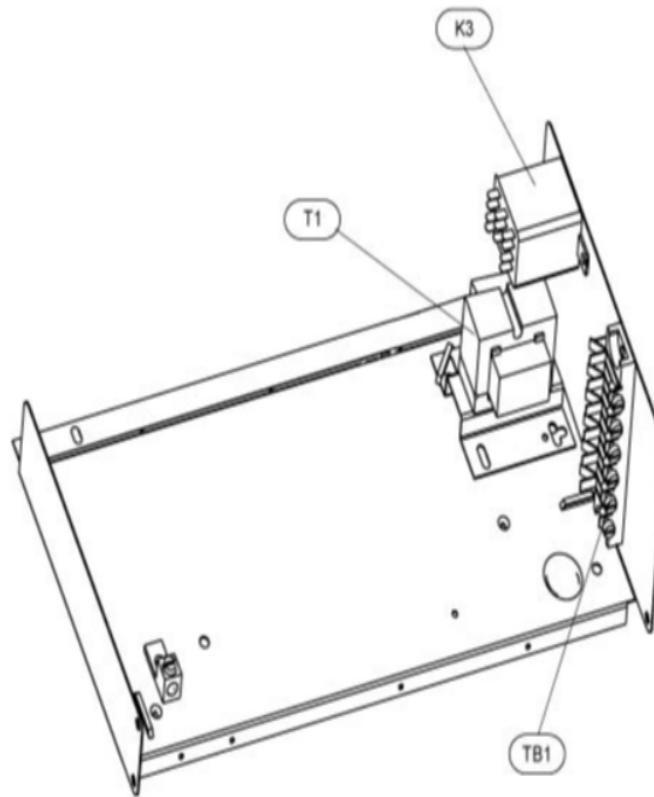

COOLING-COIL/BLOWER COILS
MARCH, 2007
SUPERCEDES NOVEMBER, 1995

CB30M CONTROL PANEL

COOLING-COIL/BLOWER COILS
MARCH, 2007
SUPERCEDES NOVEMBER, 1995

CB30M SERIES

Revision Number - 1P

BLOWER PARTS

Callout	Name	Quantity	Description
	HARNES- WIRING Cat #: 64K20 Model/Part #: LB-74239	1	BLOWER MOTOR(208/230V)
	PLATE-CUTOFF Cat #: 32L41 Model/Part #: LB-88709	1	CUTOFF PLATE
33	ARM-MOTOR MTG Cat #: 92G34 Model/Part #: LB-59076CA	3	MOTOR FRAME SECTION S.A.
35	HOUSING-BLOWER Cat #: 53K63 Model/Part #: 53K6301	1	BLOWER HOUSING S.A.
36	MOTOR-BLOWER Cat #: 34K80 Model/Part #: 34K8001	1	"1/2HP,825RPM,208- 230/60/1"
38	WHEEL-BLOWER Cat #: 21772 Model/Part #: LB-29333BR	1	"1/2""BORE,12""X9""
C4	CAPACITOR Cat #: 53H13 Model/Part #: 39H6401	1	"20MFD,370VAC"

CABINET PARTS

Callout	Name	Quantity	Description
	DISTRIBUTOR ASSY(FOOTNOTE 1) Cat #: Model/Part #:	1	
	KIT-HARDWARE Cat #: 97M37 Model/Part #: LB-110418A	1	PKG OF 10 FOR FILTER DOOR
1	CAP-CABINET Cat #: 72M38 Model/Part #: LB-107656AX	1	TOP CAP
2	PLATE Cat #: 72M10 Model/Part #: LB-107656L	1	PATCH
3	PANEL Cat #: 72M11 Model/Part #: LB-107656M	1	BLOWER
4	PANEL Cat #: 72M28 Model/Part #: LB-107656AJ	1	PLUMBING

CONTROL PANEL PARTS

Callout	Name	Quantity	Description
	HARNESS-WIRING Cat #: 78K52 Model/Part #: LB-74237	1	POWER(208/230 & 460V)
	HARNESS-WIRING Cat #: 32L79 Model/Part #: LB-74238	1	CONTROL(208/230V)
K3	RELAY Cat #: 69J57 Model/Part #: 69J5701	1	"ID BLR,DPDT,24V"
T1	TRANSFORMER Cat #: 13H28 Model/Part #: 13H2801	1	"208/240V PRI,24V SEC,70VA L/FUSE"
TB1	STRIP-TERMINAL Cat #: 18K71 Model/Part #: 18K7101	1	TERMINAL BLOCK