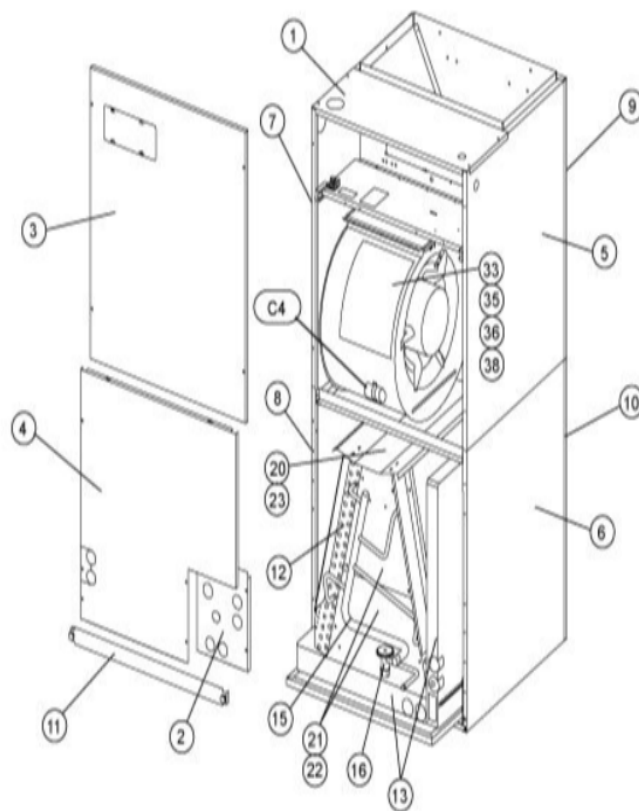

COOLING-COIL/BLOWER COILS
MARCH, 2007
SUPERCEDES NOVEMBER, 1995

CB30M CONTROL PANEL

COOLING-COIL/BLOWER COILS
MARCH, 2007
SUPERCEDES NOVEMBER, 1995

CB30M SERIES

Revision Number - 1G

BLOWER PARTS

Callout	Name	Quantity	Description
	PLATE-CUTOFF Cat #: 32L41 Model/Part #: LB-88709	1	CUTOFF PLATE
	HARNESS-WIRING Cat #: 53L26 Model/Part #: LB-90277	1	HARNESS ASSEMBLY #3 (460V)
33	ARM-MOTOR MTG Cat #: 92G34 Model/Part #: LB-59076CA	3	MOTOR FRAME SECTION S.A.
36	MOTOR-BLOWER Cat #: 41K93 Model/Part #: 41K9301	1	"1/2HP,825RPM,460/60/1"
38	WHEEL-BLOWER Cat #: 21772 Model/Part #: LB-29333BR	1	"1/2"BORE,12"X9"
C4	CAPACITOR Cat #: 53H13 Model/Part #: 39H6401	1	"20MFD,370VAC"

CABINET PARTS

Callout	Name	Quantity	Description
	DISTRIBUTOR ASSY (FOOTNOTE 1) Cat #: Model/Part #:	1	
	KIT-HARDWARE Cat #: 97M37 Model/Part #: LB-110418A	1	PKG OF 10 FOR FILTER DOOR
1	CAP-CABINET Cat #: 72M38 Model/Part #: LB-107656AX	1	TOP CAP
2	PLATE Cat #: 72M10 Model/Part #: LB-107656L	1	PATCH
3	PANEL Cat #: 72M11 Model/Part #: LB-107656M	1	BLOWER
4	PANEL Cat #: 72M28 Model/Part #: LB-107656AJ	1	PLUMBING
5	WRAPPER Cat #: 72M33 Model/Part #: LB-107656AP	1	TOP-RIGHT