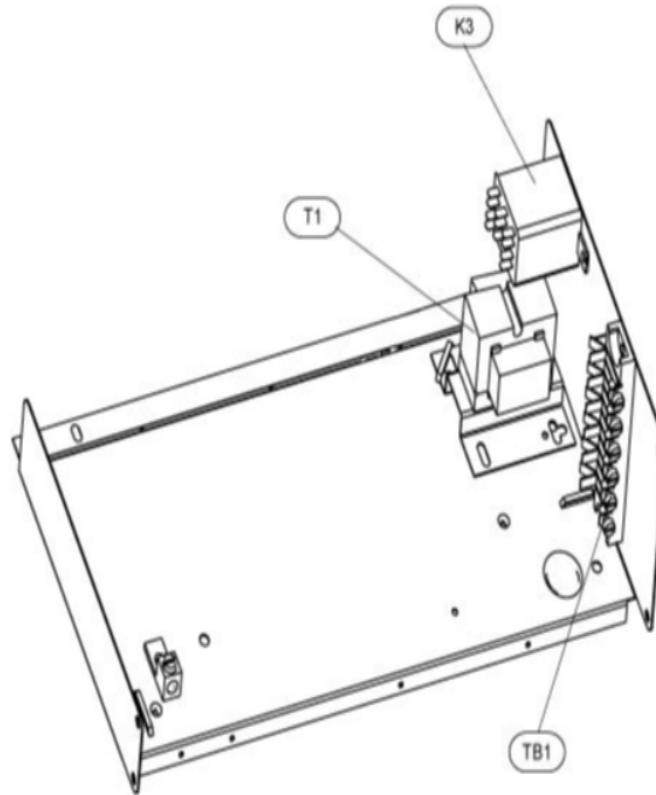

COOLING-COIL/BLOWER COILS
MARCH, 2007
SUPERCEDES NOVEMBER, 1995

CB30M CONTROL PANEL

COOLING-COIL/BLOWER COILS
MARCH, 2007
SUPERCEDES NOVEMBER, 1995

CB30M SERIES

Revision Number - 1G

BLOWER PARTS

Callout	Name	Quantity	Description
	PLATE-CUTOFF Cat #: 32L41 Model/Part #: LB-88709	1	CUTOFF PLATE
	HARNESS-WIRING Cat #: 53L26 Model/Part #: LB-90277	1	HARNESS ASSEMBLY #3 (460V)
33	ARM-MOTOR MTG Cat #: 92G34 Model/Part #: LB-59076CA	3	MOTOR FRAME SECTION S.A.
36	MOTOR-BLOWER Cat #: 41K93 Model/Part #: 41K9301	1	"1/2HP,825RPM,460/60/1"
38	WHEEL-BLOWER Cat #: 21772 Model/Part #: LB-29333BR	1	"1/2"BORE,12"X9"
C4	CAPACITOR Cat #: 53H13 Model/Part #: 39H6401	1	"20MFD,370VAC"

CABINET PARTS

Callout	Name	Quantity	Description
	DISTRIBUTOR ASSY (FOOTNOTE 1) Cat #: Model/Part #:	1	
	KIT-HARDWARE Cat #: 97M37 Model/Part #: LB-110418A	1	PKG OF 10 FOR FILTER DOOR
1	CAP-CABINET Cat #: 72M38 Model/Part #: LB-107656AX	1	TOP CAP
2	PLATE Cat #: 72M10 Model/Part #: LB-107656L	1	PATCH
3	PANEL Cat #: 72M11 Model/Part #: LB-107656M	1	BLOWER
4	PANEL Cat #: 72M28 Model/Part #: LB-107656AJ	1	PLUMBING
5	WRAPPER Cat #: 72M33 Model/Part #: LB-107656AP	1	TOP-RIGHT