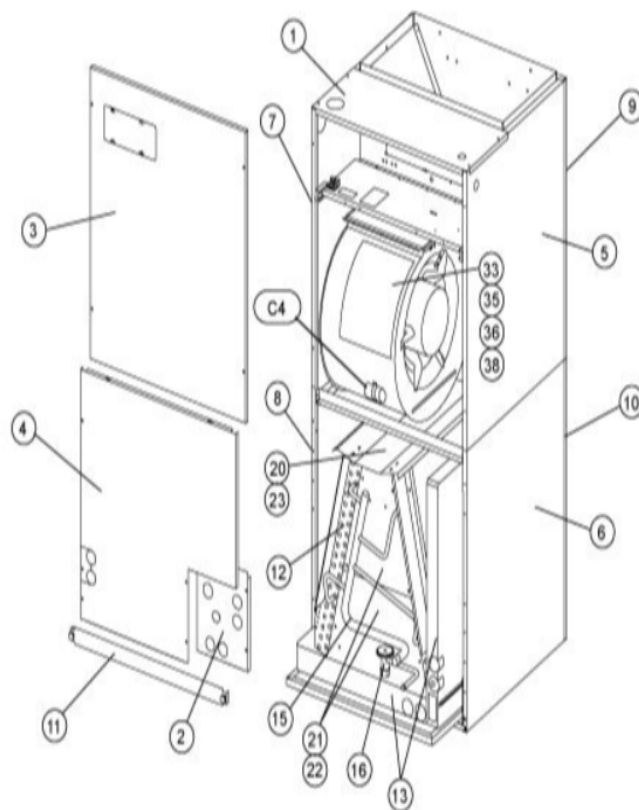

COOLING-COIL/BLOWER COILS
MARCH, 2007
SUPERCEDES NOVEMBER, 1995

CB30M SERIES

Revision Number - 5P

BLOWER PARTS

Callout	Name	Quantity	Description
	HARNES- WIRING Cat #: 49W90 Model/Part #: LB-74924	1	BLOWER MOTOR
	PLATE-CUTOFF Cat #: 34L43 Model/Part #: LB-88460	1	CUTOFF PLATE
33	ARM-MOTOR MTG Cat #: 23J32 Model/Part #: 23J3201PR	1	ARM-MOTOR MOUNTING (SET OF 3)
35	HOUSING-BLOWER Cat #: 53K63 Model/Part #: 53K6301	1	BLOWER HOUSING S.A.
36	MOTOR-BLOWER Cat #: 34K78 Model/Part #: 34K7801	1	"1/3HP,825RPM,208-230/60/1"
38	WHEEL-BLOWER Cat #: 10G44 Model/Part #: LB-29333BBP	1	"1/2""BORE,11-1/2""X9""
C4	CAPACITOR Cat #: 53H13 Model/Part #: 39H6401	1	"20MFD,370VAC"

CABINET PARTS

Callout	Name	Quantity	Description
	FILTER-AIR 20" X 24" X 1" Cat #: Model/Part #:	1	
	PLATE Cat #: 91M57 Model/Part #: LB-107656DW	1	PATCH PLATE
	PANEL Cat #: 91M66 Model/Part #: LB-107656EG	1	UPPER ACCESS PANEL
	CAP-CABINET Cat #: 92M02 Model/Part #: LB-107656GC	1	TOP CAP
	KIT-HARDWARE Cat #: 97M37 Model/Part #: LB-110418A	1	PKG OF 10 FOR FILTER DOOR
4	PANEL	1	PLUMBING