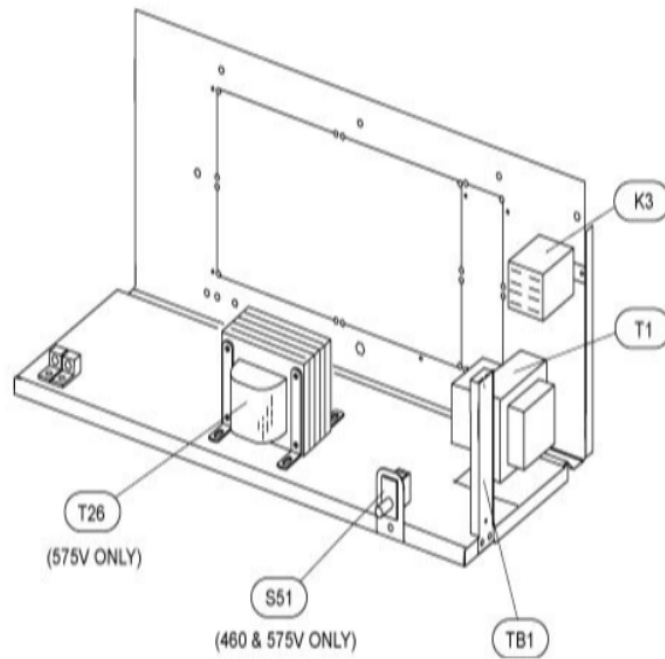

COOLING-COILS/BLOWER COILS
MARCH, 2007
SUPERCEDES NOVEMBER, 1995

CB29M & CB30M 3 PHASE CONTROL PANEL