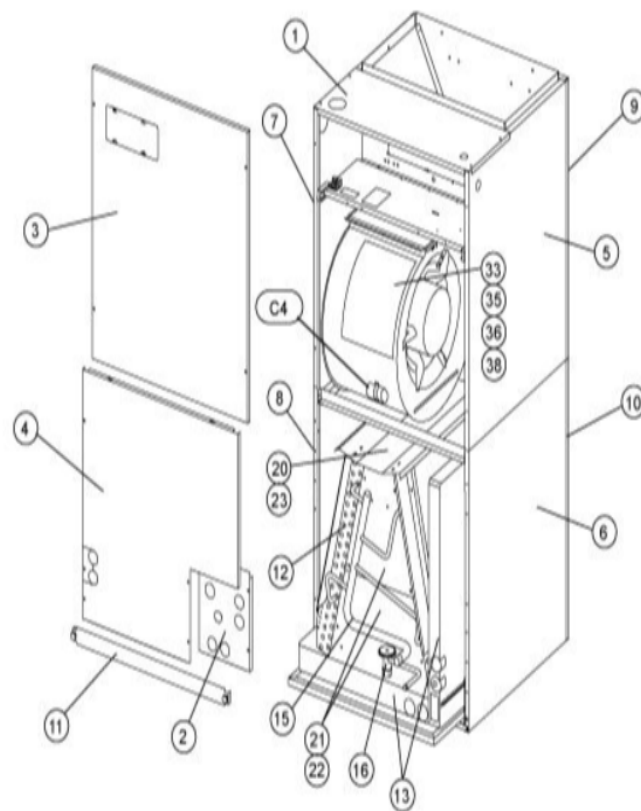

COOLING-COIL/BLOWER COILS
MARCH, 2007
SUPERCEDES NOVEMBER, 1995

CB30M SERIES

Revision Number - 5G

BLOWER PARTS

Callout	Name	Quantity	Description
	HARNES- WIRING Cat #: 47W45 Model/Part #: LB-74915	1	BLOWER MOTOR
	PLATE-CUTOFF Cat #: 34L43 Model/Part #: LB-88460	1	CUTOFF PLATE
33	ARM-MOTOR MTG Cat #: 23J32 Model/Part #: 23J3201PR	1	ARM-MOTOR MOUNTING (SET OF 3)
35	HOUSING-BLOWER Cat #: 53K63 Model/Part #: 53K6301	1	BLOWER HOUSING S.A.
36	MOTOR-BLOWER Cat #: 41K92 Model/Part #: 41K9201	1	"1/3HP,825 RPM,460/60/1"
38	WHEEL-BLOWER Cat #: 10G44 Model/Part #: LB-29333BBP	1	"1/2""BORE,11-1/2""X9""
C4	CAPACITOR Cat #: 53H13 Model/Part #: 39H6401	1	"20MFD,370VAC"

CABINET PARTS

Callout	Name	Quantity	Description
	FILTER-AIR"20"" X 24"" X 1"" Cat #: Model/Part #:	1	
	KIT-HARDWARE Cat #: 97M37 Model/Part #: LB-110418A	1	PKG OF 10 FOR FILTER DOOR
1	CAP-CABINET Cat #: 92M02 Model/Part #: LB-107656GC	1	TOP CAP
2	PLATE Cat #: 91M57 Model/Part #: LB-107656DW	1	PATCH
3	PANEL Cat #: 91M66 Model/Part #: LB-107656EG	1	BLOWER
4	PANEL	1	PLUMBING