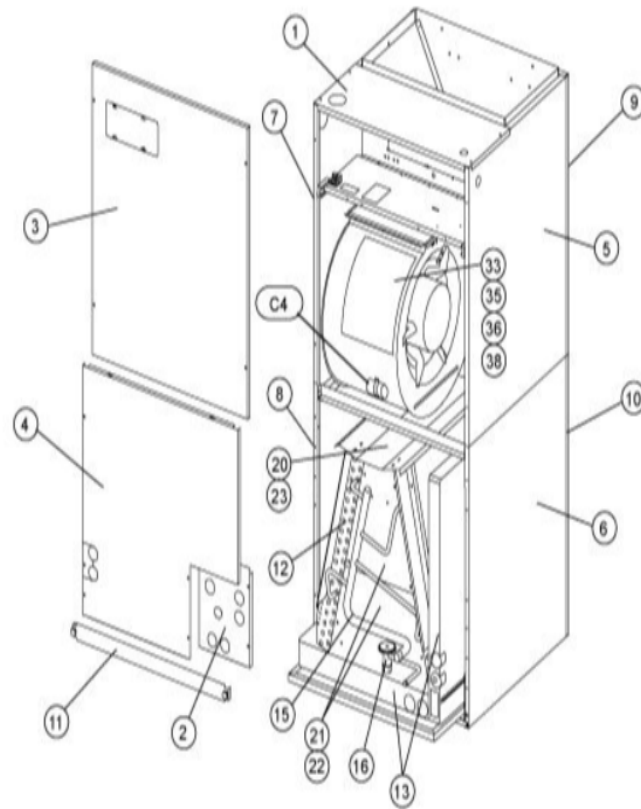

COOLING-COIL/BLOWER COILS
MARCH, 2007
SUPERCEDES NOVEMBER, 1995

CB30M CONTROL PANEL

COOLING-COIL/BLOWER COILS
MARCH, 2007
SUPERCEDES NOVEMBER, 1995

CB30M SERIES

Revision Number - 4P

BLOWER PARTS

Callout	Name	Quantity	Description
	HARNES-WIRING Cat #: 64K20 Model/Part #: LB-74239	1	BLOWER MOTOR
	PLATE-CUTOFF Cat #: 34L43 Model/Part #: LB-88460	1	CUTOFF PLATE
33	ARM-MOTOR MTG Cat #: 23J32 Model/Part #: 23J3201PR	1	ARM-MOTOR MOUNTING (SET OF 3)
35	HOUSING-BLOWER Cat #: 53K63 Model/Part #: 53K6301	1	BLOWER HOUSING S.A.
36	MOTOR-BLOWER Cat #: 34K78 Model/Part #: 34K7801	1	MOTOR-BLOWER-1/3HP-230V-60HZ-3 SPEED
38	WHEEL-BLOWER Cat #: 10G44 Model/Part #: LB-29333BBP	1	"1/2" BORE, 11-1/2" X 9"
C4	CAPACITOR Cat #: 53H13 Model/Part #: 39H6401	1	"20MFD, 370VAC"

CABINET PARTS

Callout	Name	Quantity	Description
	FILTER-AIR"20" X 24" X 1" Cat #: Model/Part #:	1	
	KIT-HARDWARE Cat #: 97M37 Model/Part #: LB-110418A	1	PKG OF 10 FOR FILTER DOOR
1	CAP-CABINET Cat #: 92M02 Model/Part #: LB-107656GC	1	TOP CAP
2	PLATE Cat #: 91M57 Model/Part #: LB-107656DW	1	PATCH
3	PANEL Cat #: 91M66 Model/Part #: LB-107656EG	1	BLOWER

CONTROL PANEL PARTS

Callout	Name	Quantity	Description
	FUSE 3 AMP 32 VOLT Cat #: 25J49 Model/Part #: 25J4901	1	FUSE (AUTO) - 3 AMP
	HARNESS-WIRING Cat #: 78K52 Model/Part #: LB-74237	1	POWER
	HARNESS-WIRING Cat #: 32L79 Model/Part #: LB-74238	1	CONTROL
K3	RELAY Cat #: 67K65 Model/Part #: 67K6501	1	"ID BLR,DPDT,24V"
T1	TRANSFORMER Cat #: 51M11 Model/Part #: 51M1101	1	"208/240V PRI,24V SEC,70VA W/FUSE"
TB1	STRIP-TERMINAL Cat #: 18K71 Model/Part #: 18K7101	1	6 POSITION