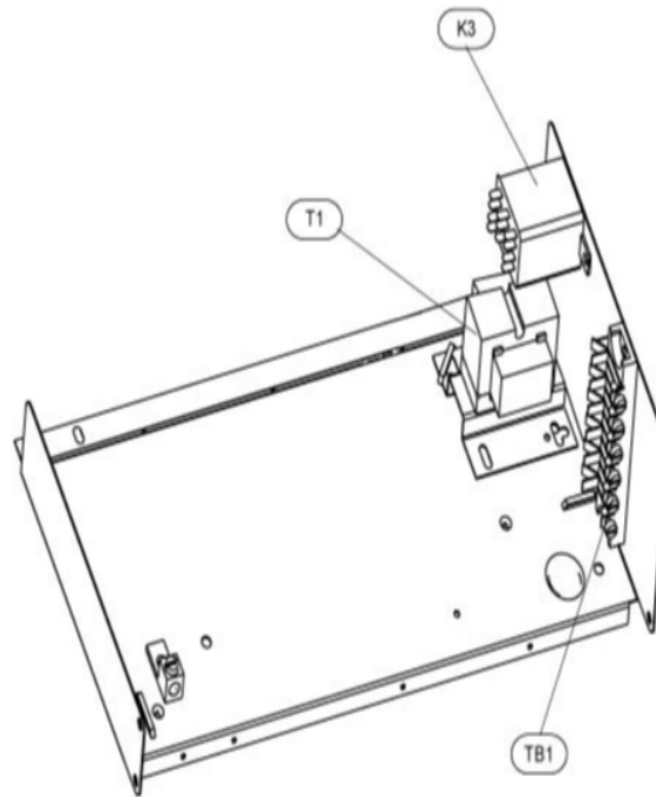

COOLING-COIL/BLOWER COILS
MARCH, 2007
SUPERCEDES NOVEMBER, 1995

CB30M CONTROL PANEL

COOLING-COIL/BLOWER COILS
MARCH, 2007
SUPERCEDES NOVEMBER, 1995

CB30M SERIES

Revision Number - 4P

BLOWER PARTS

Callout	Name	Quantity	Description
	HARNES-WIRING Cat #: 64K20 Model/Part #: LB-74239	1	BLOWER MOTOR
	PLATE-CUTOFF Cat #: 34L43 Model/Part #: LB-88460	1	CUTOFF PLATE
33	ARM-MOTOR MTG Cat #: 23J32 Model/Part #: 23J3201PR	1	ARM-MOTOR MOUNTING (SET OF 3)
35	HOUSING-BLOWER Cat #: 53K63 Model/Part #: 53K6301	1	BLOWER HOUSING S.A.
36	MOTOR-BLOWER Cat #: 34K78 Model/Part #: 34K7801	1	MOTOR-BLOWER-1/3HP-230V-60HZ-3 SPEED
38	WHEEL-BLOWER Cat #: 10G44 Model/Part #: LB-29333BBP	1	"1/2" BORE, 11-1/2" X 9"
C4	CAPACITOR Cat #: 53H13 Model/Part #: 39H6401	1	"20MFD, 370VAC"

CABINET PARTS

Callout	Name	Quantity	Description
	FILTER-AIR"20" X 24" X 1" Cat #: Model/Part #:	1	
	KIT-HARDWARE Cat #: 97M37 Model/Part #: LB-110418A	1	PKG OF 10 FOR FILTER DOOR
1	CAP-CABINET Cat #: 92M02 Model/Part #: LB-107656GC	1	TOP CAP
2	PLATE Cat #: 91M57 Model/Part #: LB-107656DW	1	PATCH
3	PANEL Cat #: 91M66 Model/Part #: LB-107656EG	1	BLOWER

CONTROL PANEL PARTS

Callout	Name	Quantity	Description
	FUSE 3 AMP 32 VOLT Cat #: 25J49 Model/Part #: 25J4901	1	FUSE (AUTO) - 3 AMP
	HARNESS-WIRING Cat #: 78K52 Model/Part #: LB-74237	1	POWER
	HARNESS-WIRING Cat #: 32L79 Model/Part #: LB-74238	1	CONTROL
K3	RELAY Cat #: 67K65 Model/Part #: 67K6501	1	"ID BLR,DPDT,24V"
T1	TRANSFORMER Cat #: 51M11 Model/Part #: 51M1101	1	"208/240V PRI,24V SEC,70VA W/FUSE"
TB1	STRIP-TERMINAL Cat #: 18K71 Model/Part #: 18K7101	1	6 POSITION