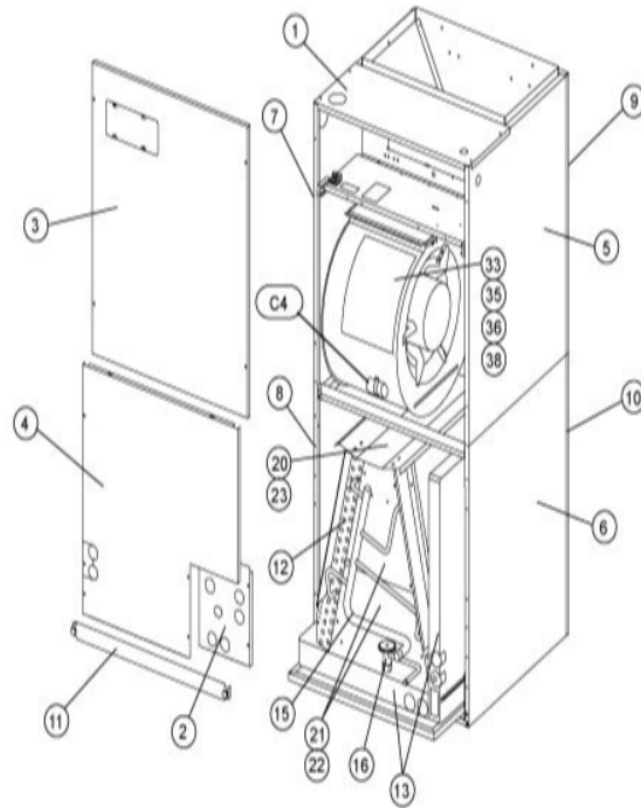

COOLING-COIL/BLOWER COILS
MARCH, 2007
SUPERCEDES NOVEMBER, 1995

CB30M SERIES

Revision Number - 4G

BLOWER PARTS

Callout	Name	Quantity	Description
	PLATE-CUTOFF Cat #: 34L43 Model/Part #: LB-88460	1	CUTOFF PLATE
	HARNESS-WIRING Cat #: 53L26 Model/Part #: LB-90277	1	BLOWER MOTOR
33	ARM-MOTOR MTG Cat #: 23J32 Model/Part #: 23J3201PR	1	ARM-MOTOR MOUNTING (SET OF 3)
35	HOUSING-BLOWER Cat #: 53K63 Model/Part #: 53K6301	1	BLOWER HOUSING S.A.
36	MOTOR-BLOWER Cat #: 41K92 Model/Part #: 41K9201	1	"1/3HP,825 RPM,460/60/1"
38	WHEEL-BLOWER Cat #: 10G44 Model/Part #: LB-29333BBP	1	"1/2""BORE,11-1/2""X9""
C4	CAPACITOR Cat #: 53H13 Model/Part #: 39H6401	1	"20MFD,370VAC"

CABINET PARTS

Callout	Name	Quantity	Description
	FILTER-AIR"20"" X 24"" X 1"" Cat #: Model/Part #:	1	
	KIT-HARDWARE Cat #: 97M37 Model/Part #: LB-110418A	1	PKG OF 10 FOR FILTER DOOR
1	CAP-CABINET Cat #: 92M02 Model/Part #: LB-107656GC	1	TOP CAP
2	PLATE Cat #: 91M57 Model/Part #: LB-107656DW	1	PATCH
3	PANEL Cat #: 91M66 Model/Part #: LB-107656EG	1	BLOWER
4	PANEL	1	PLUMBING