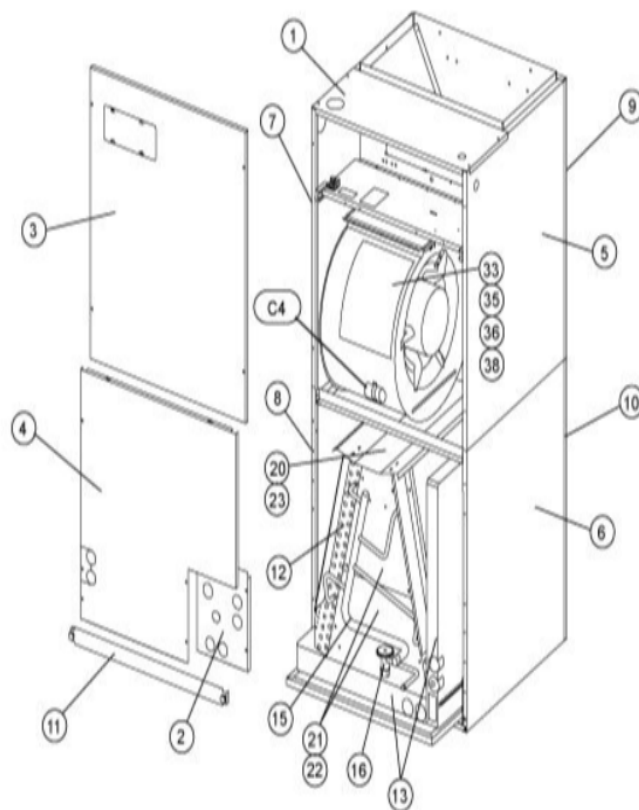

COOLING-COIL/BLOWER COILS
MARCH, 2007
SUPERCEDES NOVEMBER, 1995

CB30M CONTROL PANEL

COOLING-COIL/BLOWER COILS
MARCH, 2007
SUPERCEDES NOVEMBER, 1995

CB30M SERIES

Revision Number - 3P

BLOWER PARTS

Callout	Name	Quantity	Description
	HARNES- WIRING Cat #: 64K20 Model/Part #: LB-74239	1	BLOWER MOTOR
	PLATE-CUTOFF Cat #: 34L43 Model/Part #: LB-88460	1	CUTOFF PLATE
33	ARM-MOTOR MTG Cat #: 23J32 Model/Part #: 23J3201PR	1	ARM-MOTOR MOUNTING (SET OF 3)
35	HOUSING-BLOWER Cat #: 53K63 Model/Part #: 53K6301	1	BLOWER HOUSING S.A.
36	MOTOR-BLOWER Cat #: 34K78 Model/Part #: 34K7801	1	MOTOR-BLOWER-1/3HP-230V-60HZ-3 SPEED
38	WHEEL-BLOWER Cat #: 10G44 Model/Part #: LB-29333BBP	1	"1/2" BORE, 11-1/2" X 9"
C4	CAPACITOR Cat #: 53H13 Model/Part #: 39H6401	1	"20MFD, 370VAC"

CABINET PARTS

Callout	Name	Quantity	Description
	FILTER-AIR"20" X 24" X 1" Cat #: Model/Part #:	1	
	KIT-HARDWARE Cat #: 97M37 Model/Part #: LB-110418A	1	PKG OF 10 FOR FILTER DOOR
1	CAP-CABINET Cat #: 92M02 Model/Part #: LB-107656GC	1	TOP CAP
2	PLATE Cat #: 91M57 Model/Part #: LB-107656DW	1	PATCH
3	PANEL Cat #: 91M66 Model/Part #: LB-107656EG	1	BLOWER

CONTROL PANEL PARTS

Callout	Name	Quantity	Description
	FUSE 3 AMP 32 VOLT Cat #: 25J49 Model/Part #: 25J4901	1	FUSE (AUTO) - 3 AMP
	HARNESS-WIRING Cat #: 78K52 Model/Part #: LB-74237	1	POWER
	HARNESS-WIRING Cat #: 32L79 Model/Part #: LB-74238	1	CONTROL
K3	RELAY Cat #: 67K65 Model/Part #: 67K6501	1	"ID BLR,DPDT,24V"
T1	TRANSFORMER Cat #: 51M11 Model/Part #: 51M1101	1	"208/240V PRI,24V SEC,70VA W/FUSE"
TB1	STRIP-TERMINAL Cat #: 18K71 Model/Part #: 18K7101	1	6 POSITION