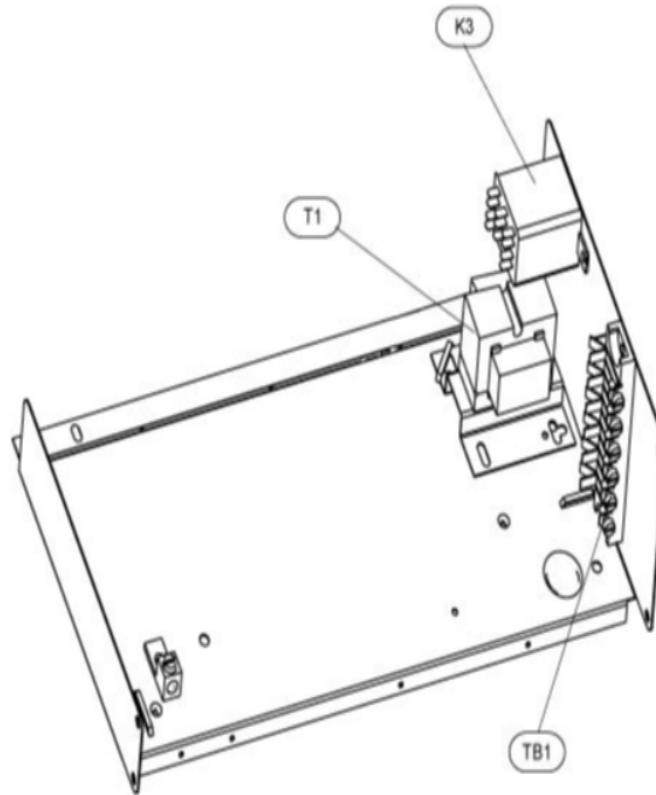

COOLING-COIL/BLOWER COILS
MARCH, 2007
SUPERCEDES NOVEMBER, 1995

CB30M CONTROL PANEL

COOLING-COIL/BLOWER COILS
MARCH, 2007
SUPERCEDES NOVEMBER, 1995

CB30M SERIES

Revision Number - 3P

BLOWER PARTS

Callout	Name	Quantity	Description
	HARNES- WIRING Cat #: 64K20 Model/Part #: LB-74239	1	BLOWER MOTOR
	PLATE-CUTOFF Cat #: 34L43 Model/Part #: LB-88460	1	CUTOFF PLATE
33	ARM-MOTOR MTG Cat #: 23J32 Model/Part #: 23J3201PR	1	ARM-MOTOR MOUNTING (SET OF 3)
35	HOUSING-BLOWER Cat #: 53K63 Model/Part #: 53K6301	1	BLOWER HOUSING S.A.
36	MOTOR-BLOWER Cat #: 34K78 Model/Part #: 34K7801	1	MOTOR-BLOWER-1/3HP-230V-60HZ-3 SPEED
38	WHEEL-BLOWER Cat #: 10G44 Model/Part #: LB-29333BBP	1	"1/2" BORE, 11-1/2" X 9"
C4	CAPACITOR Cat #: 53H13 Model/Part #: 39H6401	1	"20MFD, 370VAC"

CABINET PARTS

Callout	Name	Quantity	Description
	FILTER-AIR"20" X 24" X 1" Cat #: Model/Part #:	1	
	KIT-HARDWARE Cat #: 97M37 Model/Part #: LB-110418A	1	PKG OF 10 FOR FILTER DOOR
1	CAP-CABINET Cat #: 92M02 Model/Part #: LB-107656GC	1	TOP CAP
2	PLATE Cat #: 91M57 Model/Part #: LB-107656DW	1	PATCH
3	PANEL Cat #: 91M66 Model/Part #: LB-107656EG	1	BLOWER

CONTROL PANEL PARTS

Callout	Name	Quantity	Description
	FUSE 3 AMP 32 VOLT Cat #: 25J49 Model/Part #: 25J4901	1	FUSE (AUTO) - 3 AMP
	HARNESS-WIRING Cat #: 78K52 Model/Part #: LB-74237	1	POWER
	HARNESS-WIRING Cat #: 32L79 Model/Part #: LB-74238	1	CONTROL
K3	RELAY Cat #: 67K65 Model/Part #: 67K6501	1	"ID BLR,DPDT,24V"
T1	TRANSFORMER Cat #: 51M11 Model/Part #: 51M1101	1	"208/240V PRI,24V SEC,70VA W/FUSE"
TB1	STRIP-TERMINAL Cat #: 18K71 Model/Part #: 18K7101	1	6 POSITION