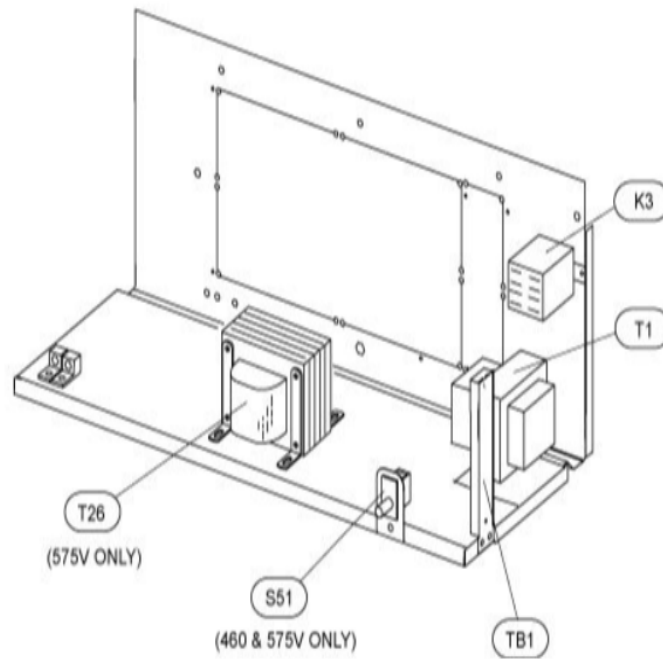

COOLING-COILS/BLOWER COILS
MARCH, 2007
SUPERCEDES NOVEMBER, 1995

CB29M & CB30M 3 PHASE CONTROL PANEL