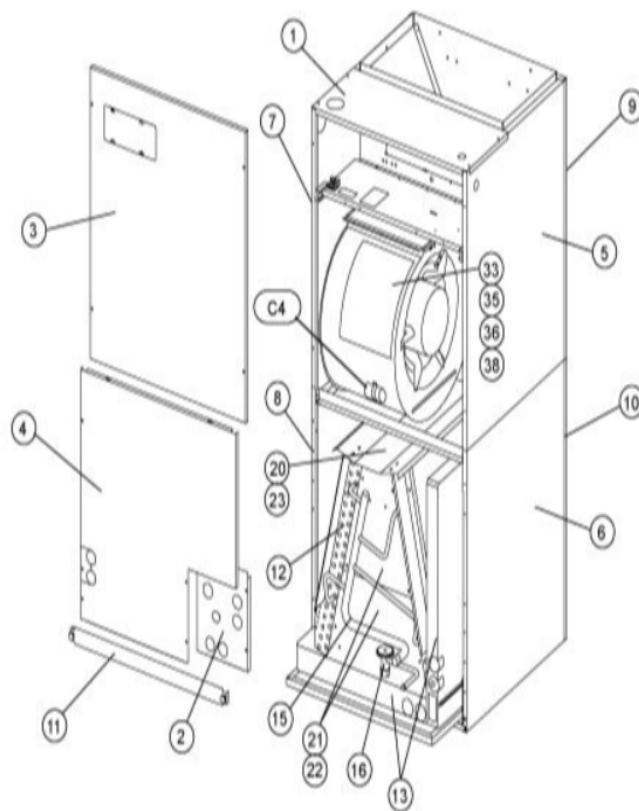

COOLING-COIL/BLOWER COILS
MARCH, 2007
SUPERCEDES NOVEMBER, 1995

CB30M SERIES

Revision Number - 3G

BLOWER PARTS

Callout	Name	Quantity	Description
	PLATE-CUTOFF Cat #: 34L43 Model/Part #: LB-88460	1	CUTOFF PLATE
	HARNESS-WIRING Cat #: 53L26 Model/Part #: LB-90277	1	BLOWER MOTOR
33	ARM-MOTOR MTG Cat #: 23J32 Model/Part #: 23J3201PR	1	ARM-MOTOR MOUNTING (SET OF 3)
35	HOUSING-BLOWER Cat #: 53K63 Model/Part #: 53K6301	1	BLOWER HOUSING S.A.
36	MOTOR-BLOWER Cat #: 41K92 Model/Part #: 41K9201	1	"1/3HP,825 RPM,460/60/1"
38	WHEEL-BLOWER Cat #: 10G44 Model/Part #: LB-29333BBP	1	"1/2""BORE,11-1/2""X9""
C4	CAPACITOR Cat #: 53H13 Model/Part #: 39H6401	1	"20MFD,370VAC"

CABINET PARTS

Callout	Name	Quantity	Description
	FILTER-AIR"20"" X 24"" X 1"" Cat #: Model/Part #:	1	
	KIT-HARDWARE Cat #: 97M37 Model/Part #: LB-110418A	1	PKG OF 10 FOR FILTER DOOR
1	CAP-CABINET Cat #: 92M02 Model/Part #: LB-107656GC	1	TOP CAP
2	PLATE Cat #: 91M57 Model/Part #: LB-107656DW	1	PATCH
3	PANEL Cat #: 91M66 Model/Part #: LB-107656EG	1	BLOWER
4	PANEL	1	PLUMBING