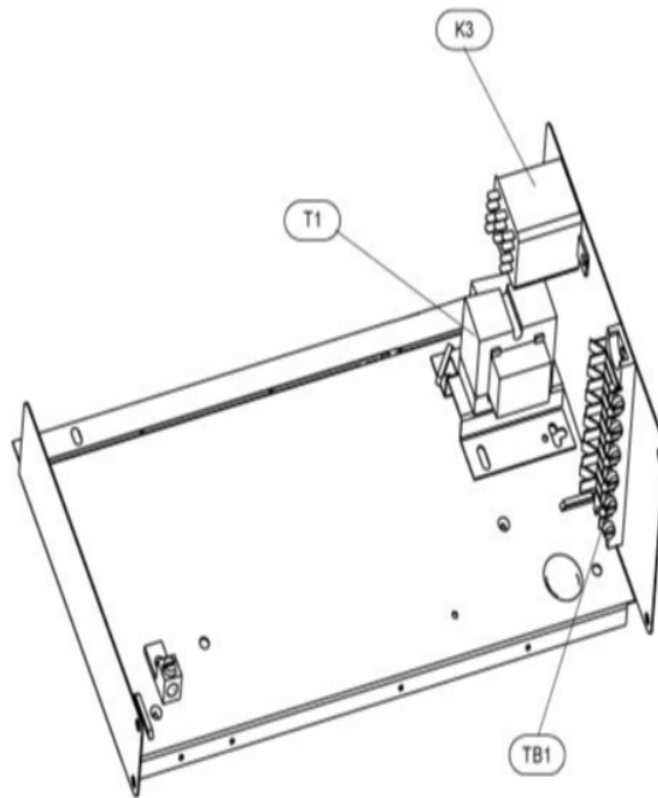

COOLING-COIL/BLOWER COILS
MARCH, 2007
SUPERCEDES NOVEMBER, 1995

CB30M CONTROL PANEL

COOLING-COIL/BLOWER COILS
MARCH, 2007
SUPERCEDES NOVEMBER, 1995

CB30M SERIES

Revision Number - 2P

BLOWER PARTS

Callout	Name	Quantity	Description
	HARNES- WIRING Cat #: 64K20 Model/Part #: LB-74239	1	HARNES ASSEMBLY
	PLATE- CUTOFF Cat #: 34L43 Model/Part #: LB-88460	1	CUTOFF PLATE
33	ARM- MOTOR MTG Cat #: 23J32 Model/Part #: 23J3201PR	1	ARM- MOTOR MOUNTING (SET OF 3)
35	HOUSING- BLOWER Cat #: 53K63 Model/Part #: 53K6301	1	BLOWER HOUSING S.A.
36	MOTOR- BLOWER Cat #: 34K78 Model/Part #: 34K7801	1	"1/3HP, 825RPM, 208-230/60/1"
38	WHEEL- BLOWER Cat #: 10G44 Model/Part #: LB-29333BBP	1	"1/2" BORE, 11-1/2" X 9"
C4	CAPACITOR Cat #: 53H13 Model/Part #: 39H6401	1	"20MFD, 370VAC"

CABINET PARTS

Callout	Name	Quantity	Description
	FILTER- AIR "20" X 24" X 1" Cat #: Model/Part #:	1	
	KIT- HARDWARE Cat #: 97M37 Model/Part #: LB-110418A	1	PKG OF 10 FOR FILTER DOOR
1	CAP- CABINET Cat #: 72M38 Model/Part #: LB-107656AX	1	TOP CAP
2	PLATE Cat #: 72M10 Model/Part #: LB-107656L	1	PATCH
3	PANEL Cat #: 72M27 Model/Part #: LB-107656AH	1	BLOWER
4	PANEL	1	PLUMBING

CONTROL PANEL PARTS

Callout	Name	Quantity	Description
	FUSE 3 AMP 32 VOLT Cat #: 25J49 Model/Part #: 25J4901	1	FUSE (AUTO) - 3 AMP
	HARNESS-WIRING Cat #: 78K52 Model/Part #: LB-74237	1	POWER(208/230 & 460V)
	HARNESS-WIRING Cat #: 32L79 Model/Part #: LB-74238	1	CONTROL(208/230V)
K3	RELAY Cat #: 69J57 Model/Part #: 69J5701	1	"ID BLR,DPDT,24V"
T1	TRANSFORMER Cat #: 51M11 Model/Part #: 51M1101	1	"208/240V PRI,24V SEC,70VA W/FUSE"
TB1	STRIP-TERMINAL Cat #: 18K71 Model/Part #: 18K7101	1	TERMINAL BLOCK