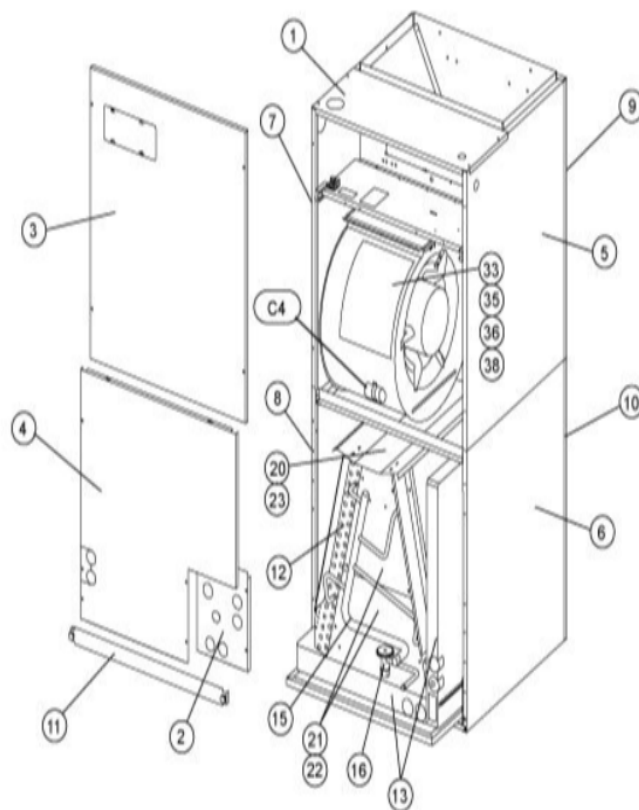

COOLING-COIL/BLOWER COILS
MARCH, 2007
SUPERCEDES NOVEMBER, 1995

CB30M CONTROL PANEL

COOLING-COIL/BLOWER COILS
MARCH, 2007
SUPERCEDES NOVEMBER, 1995

CB30M SERIES

Revision Number - 2P

BLOWER PARTS

Callout	Name	Quantity	Description
	HARNES- WIRING Cat #: 64K20 Model/Part #: LB-74239	1	HARNES ASSEMBLY
	PLATE- CUTOFF Cat #: 34L43 Model/Part #: LB-88460	1	CUTOFF PLATE
33	ARM- MOTOR MTG Cat #: 23J32 Model/Part #: 23J3201PR	1	ARM- MOTOR MOUNTING (SET OF 3)
35	HOUSING- BLOWER Cat #: 53K63 Model/Part #: 53K6301	1	BLOWER HOUSING S.A.
36	MOTOR- BLOWER Cat #: 34K78 Model/Part #: 34K7801	1	"1/3HP, 825RPM, 208-230/60/1"
38	WHEEL- BLOWER Cat #: 10G44 Model/Part #: LB-29333BBP	1	"1/2" BORE, 11-1/2" X 9"
C4	CAPACITOR Cat #: 53H13 Model/Part #: 39H6401	1	"20MFD, 370VAC"

CABINET PARTS

Callout	Name	Quantity	Description
	FILTER- AIR "20" X 24" X 1" Cat #: Model/Part #:	1	
	KIT- HARDWARE Cat #: 97M37 Model/Part #: LB-110418A	1	PKG OF 10 FOR FILTER DOOR
1	CAP- CABINET Cat #: 72M38 Model/Part #: LB-107656AX	1	TOP CAP
2	PLATE Cat #: 72M10 Model/Part #: LB-107656L	1	PATCH
3	PANEL Cat #: 72M27 Model/Part #: LB-107656AH	1	BLOWER
4	PANEL	1	PLUMBING

CONTROL PANEL PARTS

Callout	Name	Quantity	Description
	FUSE 3 AMP 32 VOLT Cat #: 25J49 Model/Part #: 25J4901	1	FUSE (AUTO) - 3 AMP
	HARNESS-WIRING Cat #: 78K52 Model/Part #: LB-74237	1	POWER(208/230 & 460V)
	HARNESS-WIRING Cat #: 32L79 Model/Part #: LB-74238	1	CONTROL(208/230V)
K3	RELAY Cat #: 69J57 Model/Part #: 69J5701	1	"ID BLR,DPDT,24V"
T1	TRANSFORMER Cat #: 51M11 Model/Part #: 51M1101	1	"208/240V PRI,24V SEC,70VA W/FUSE"
TB1	STRIP-TERMINAL Cat #: 18K71 Model/Part #: 18K7101	1	TERMINAL BLOCK