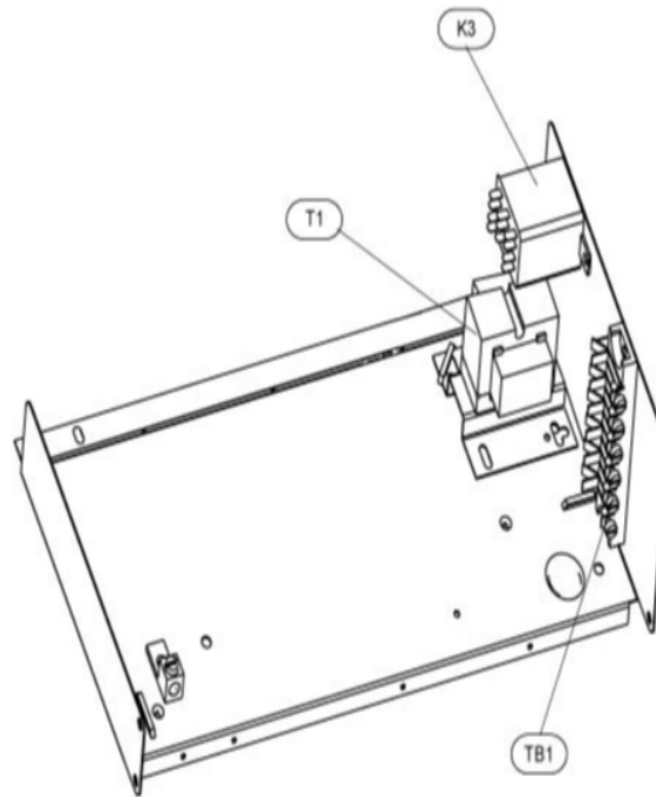

COOLING-COIL/BLOWER COILS
MARCH, 2007
SUPERCEDES NOVEMBER, 1995

CB30M CONTROL PANEL

COOLING-COIL/BLOWER COILS
MARCH, 2007
SUPERCEDES NOVEMBER, 1995

CB30M SERIES

Revision Number - 1P

BLOWER PARTS

Callout	Name	Quantity	Description
	HARNESS-WIRING Cat #: 64K20 Model/Part #: LB-74239	1	BLOWER MOTOR(208/230V)
	PLATE-CUTOFF Cat #: 34L43 Model/Part #: LB-88460	1	CUTOFF PLATE
33	ARM-MOTOR MTG Cat #: 23J32 Model/Part #: 23J3201PR	1	ARM-MOTOR MOUNTING (SET OF 3)
35	HOUSING-BLOWER Cat #: 53K63 Model/Part #: 53K6301	1	BLOWER HOUSING S.A.
36	MOTOR-BLOWER Cat #: 34K78 Model/Part #: 34K7801	1	"1/3HP,825RPM,208-230/60/1"
38	WHEEL-BLOWER Cat #: 10G44 Model/Part #: LB-29333BBP	1	"1/2""BORE,11-1/2""X9""
C4	CAPACITOR Cat #: 53H13 Model/Part #: 39H6401	1	"20MFD,370VAC"

CABINET PARTS

Callout	Name	Quantity	Description
	FILTER-AIR"20"" X 24"" X 1"" Cat #: Model/Part #:	1	
	KIT-HARDWARE Cat #: 97M37 Model/Part #: LB-110418A	1	PKG OF 10 FOR FILTER DOOR
1	CAP-CABINET Cat #: 72M38 Model/Part #: LB-107656AX	1	TOP CAP
2	PLATE Cat #: 72M10 Model/Part #: LB-107656L	1	PATCH
3	PANEL Cat #: 72M27 Model/Part #: LB-107656AH	1	BLOWER
4	PANEL	1	PLUMBING

CONTROL PANEL PARTS

Callout	Name	Quantity	Description
	HARNESS-WIRING Cat #: 78K52 Model/Part #: LB-74237	1	POWER(208/230 & 460V)
	HARNESS-WIRING Cat #: 32L79 Model/Part #: LB-74238	1	CONTROL(208/230V)
K3	RELAY Cat #: 69J57 Model/Part #: 69J5701	1	"ID BLR,DPDT,24V"
T1	TRANSFORMER Cat #: 13H28 Model/Part #: 13H2801	1	"208/240V PRI,24V SEC,70VA L/FUSE"
TB1	STRIP-TERMINAL Cat #: 18K71 Model/Part #: 18K7101	1	TERMINAL BLOCK