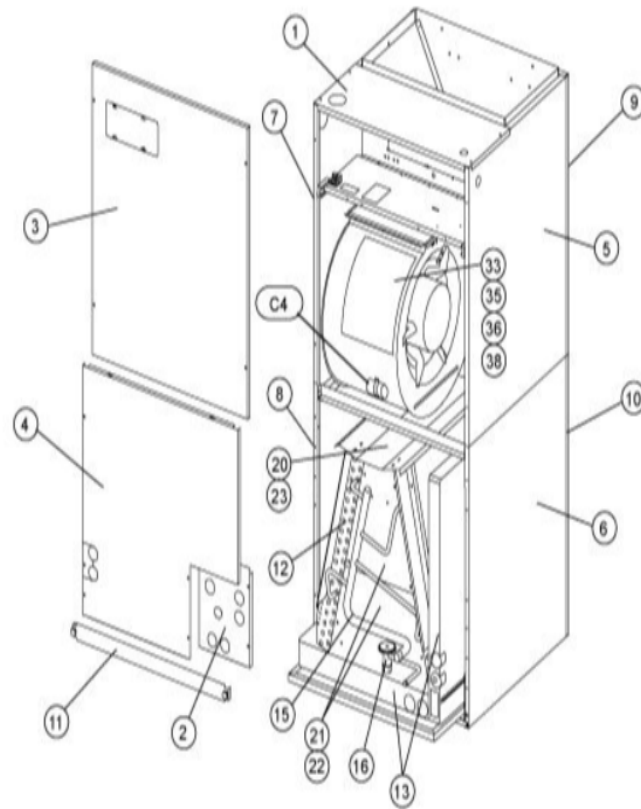

COOLING-COIL/BLOWER COILS
MARCH, 2007
SUPERCEDES NOVEMBER, 1995

CB30M CONTROL PANEL

COOLING-COIL/BLOWER COILS
MARCH, 2007
SUPERCEDES NOVEMBER, 1995

CB30M SERIES

Revision Number - 1P

BLOWER PARTS

Callout	Name	Quantity	Description
	HARNESS-WIRING Cat #: 64K20 Model/Part #: LB-74239	1	BLOWER MOTOR(208/230V)
	PLATE-CUTOFF Cat #: 34L43 Model/Part #: LB-88460	1	CUTOFF PLATE
33	ARM-MOTOR MTG Cat #: 23J32 Model/Part #: 23J3201PR	1	ARM-MOTOR MOUNTING (SET OF 3)
35	HOUSING-BLOWER Cat #: 53K63 Model/Part #: 53K6301	1	BLOWER HOUSING S.A.
36	MOTOR-BLOWER Cat #: 34K78 Model/Part #: 34K7801	1	"1/3HP,825RPM,208-230/60/1"
38	WHEEL-BLOWER Cat #: 10G44 Model/Part #: LB-29333BBP	1	"1/2""BORE,11-1/2""X9""
C4	CAPACITOR Cat #: 53H13 Model/Part #: 39H6401	1	"20MFD,370VAC"

CABINET PARTS

Callout	Name	Quantity	Description
	FILTER-AIR"20"" X 24"" X 1"" Cat #: Model/Part #:	1	
	KIT-HARDWARE Cat #: 97M37 Model/Part #: LB-110418A	1	PKG OF 10 FOR FILTER DOOR
1	CAP-CABINET Cat #: 72M38 Model/Part #: LB-107656AX	1	TOP CAP
2	PLATE Cat #: 72M10 Model/Part #: LB-107656L	1	PATCH
3	PANEL Cat #: 72M27 Model/Part #: LB-107656AH	1	BLOWER
4	PANEL	1	PLUMBING

CONTROL PANEL PARTS

Callout	Name	Quantity	Description
	HARNESS-WIRING Cat #: 78K52 Model/Part #: LB-74237	1	POWER(208/230 & 460V)
	HARNESS-WIRING Cat #: 32L79 Model/Part #: LB-74238	1	CONTROL(208/230V)
K3	RELAY Cat #: 69J57 Model/Part #: 69J5701	1	"ID BLR,DPDT,24V"
T1	TRANSFORMER Cat #: 13H28 Model/Part #: 13H2801	1	"208/240V PRI,24V SEC,70VA L/FUSE"
TB1	STRIP-TERMINAL Cat #: 18K71 Model/Part #: 18K7101	1	TERMINAL BLOCK