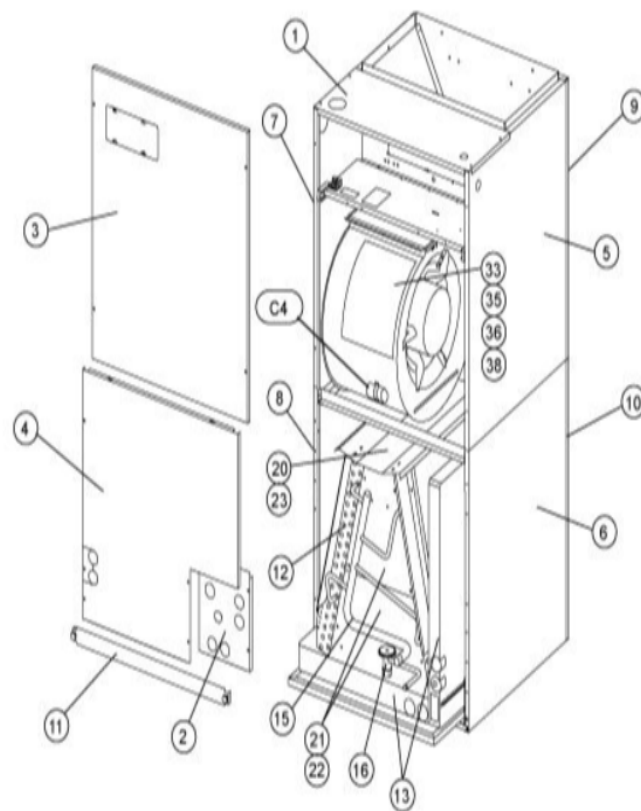

COOLING-COIL/BLOWER COILS
MARCH, 2007
SUPERCEDES NOVEMBER, 1995

CB30M SERIES