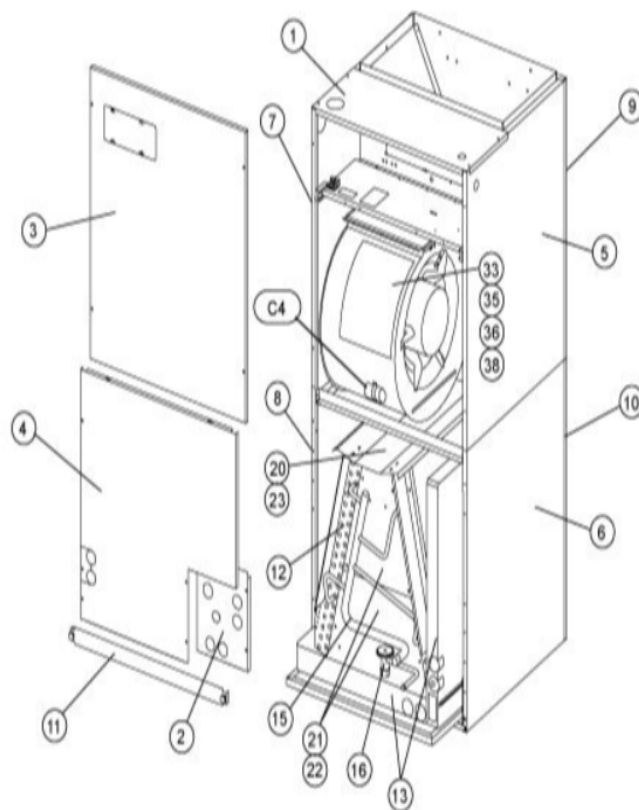

COOLING-COIL/BLOWER COILS
MARCH, 2007
SUPERCEDES NOVEMBER, 1995

CB30M CONTROL PANEL

COOLING-COIL/BLOWER COILS
MARCH, 2007
SUPERCEDES NOVEMBER, 1995

CB30M SERIES

Revision Number - 5P

BLOWER PARTS

Callout	Name	Quantity	Description
	HARNES-WIRING Cat #: 49W90 Model/Part #: LB-74924	1	BLOWER MOTOR
	PLATE-CUTOFF Cat #: 11L49 Model/Part #: LB-88459	1	CUTOFF PLATE
33	ARM-MOTOR MTG Cat #: 23J32 Model/Part #: 23J3201PR	1	ARM-MOTOR MOUNTING (SET OF 3)
35	HOUSING-BLOWER Cat #: 71M71 Model/Part #: LB-107661A	1	W/CUTOFF PLATE
36	MOTOR-BLOWER Cat #: 34K77 Model/Part #: 34K7701	1	"1/3HP,825RPM,208-230/60/1"
38	WHEEL-BLOWER Cat #: 10H00 Model/Part #: LB-29333BBW	1	"1/2"BORE,11"X8"
C4	CAPACITOR Cat #: 53H13 Model/Part #: 39H6401	1	"20MFD,370VAC"

CABINET PARTS

Callout	Name	Quantity	Description
	FILTER-AIR"20" X 20" X 1" Cat #: Model/Part #:	1	
	KIT-HARDWARE Cat #: 97M37 Model/Part #: LB-110418A	1	PKG OF 10 FOR FILTER DOOR
1	CAP-CABINET Cat #: 91M64 Model/Part #: LB-107656EE	1	TOP CAP
2	PLATE Cat #: 91M57 Model/Part #: LB-107656DW	1	PATCH PLATE
3	PANEL Cat #: 91M66 Model/Part #: LB-107656EG	1	BLOWER
4	PANEL	1	PLUMBING

CONTROL PANEL PARTS

Callout	Name	Quantity	Description
	FUSE 3 AMP 32 VOLT Cat #: 25J49 Model/Part #: 25J4901	1	FUSE (AUTO) - 3 AMP
	HARNESS-WIRING Cat #: 78K52 Model/Part #: LB-74237	1	POWER
K3	RELAY Cat #: 67K65 Model/Part #: 67K6501	1	"ID BLR,DPDT,24V"
T1	TRANSFORMER Cat #: 46W10 Model/Part #: 101191-01	1	"208/240V PRI,24V SEC,40VA W/FUSE"
TB1	STRIP-TERMINAL Cat #: 95M41 Model/Part #: 100615-06	1	6 POSITION