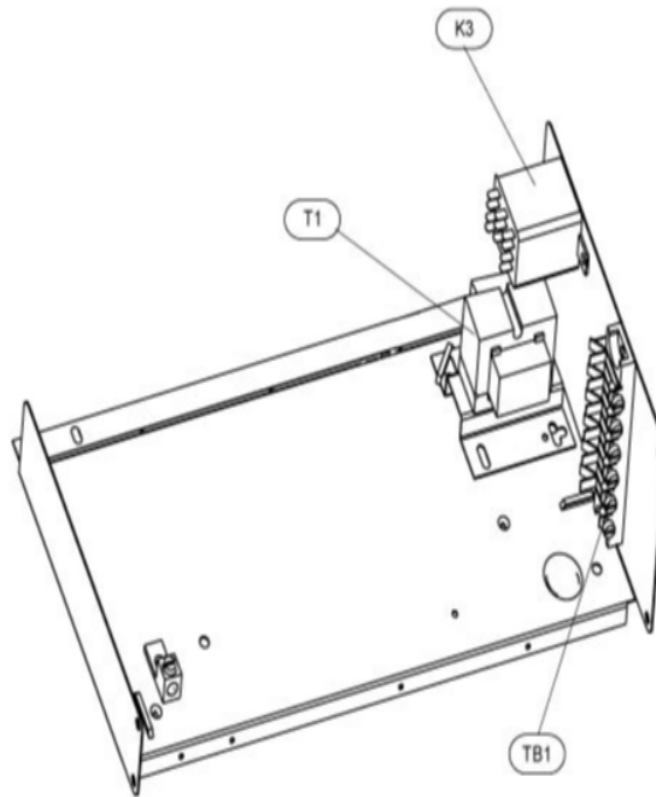

COOLING-COIL/BLOWER COILS
MARCH, 2007
SUPERCEDES NOVEMBER, 1995

CB30M CONTROL PANEL

COOLING-COIL/BLOWER COILS
MARCH, 2007
SUPERCEDES NOVEMBER, 1995

CB30M SERIES

Revision Number - 5P

BLOWER PARTS

Callout	Name	Quantity	Description
	HARNES-WIRING Cat #: 49W90 Model/Part #: LB-74924	1	BLOWER MOTOR
	PLATE-CUTOFF Cat #: 11L49 Model/Part #: LB-88459	1	CUTOFF PLATE
33	ARM-MOTOR MTG Cat #: 23J32 Model/Part #: 23J3201PR	1	ARM-MOTOR MOUNTING (SET OF 3)
35	HOUSING-BLOWER Cat #: 71M71 Model/Part #: LB-107661A	1	W/CUTOFF PLATE
36	MOTOR-BLOWER Cat #: 34K77 Model/Part #: 34K7701	1	"1/3HP,825RPM,208-230/60/1"
38	WHEEL-BLOWER Cat #: 10H00 Model/Part #: LB-29333BBW	1	"1/2"BORE,11"X8"
C4	CAPACITOR Cat #: 53H13 Model/Part #: 39H6401	1	"20MFD,370VAC"

CABINET PARTS

Callout	Name	Quantity	Description
	FILTER-AIR"20" X 20" X 1" Cat #: Model/Part #:	1	
	KIT-HARDWARE Cat #: 97M37 Model/Part #: LB-110418A	1	PKG OF 10 FOR FILTER DOOR
1	CAP-CABINET Cat #: 91M64 Model/Part #: LB-107656EE	1	TOP CAP
2	PLATE Cat #: 91M57 Model/Part #: LB-107656DW	1	PATCH PLATE
3	PANEL Cat #: 91M66 Model/Part #: LB-107656EG	1	BLOWER
4	PANEL	1	PLUMBING

CONTROL PANEL PARTS

Callout	Name	Quantity	Description
	FUSE 3 AMP 32 VOLT Cat #: 25J49 Model/Part #: 25J4901	1	FUSE (AUTO) - 3 AMP
	HARNESS-WIRING Cat #: 78K52 Model/Part #: LB-74237	1	POWER
K3	RELAY Cat #: 67K65 Model/Part #: 67K6501	1	"ID BLR,DPDT,24V"
T1	TRANSFORMER Cat #: 46W10 Model/Part #: 101191-01	1	"208/240V PRI,24V SEC,40VA W/FUSE"
TB1	STRIP-TERMINAL Cat #: 95M41 Model/Part #: 100615-06	1	6 POSITION