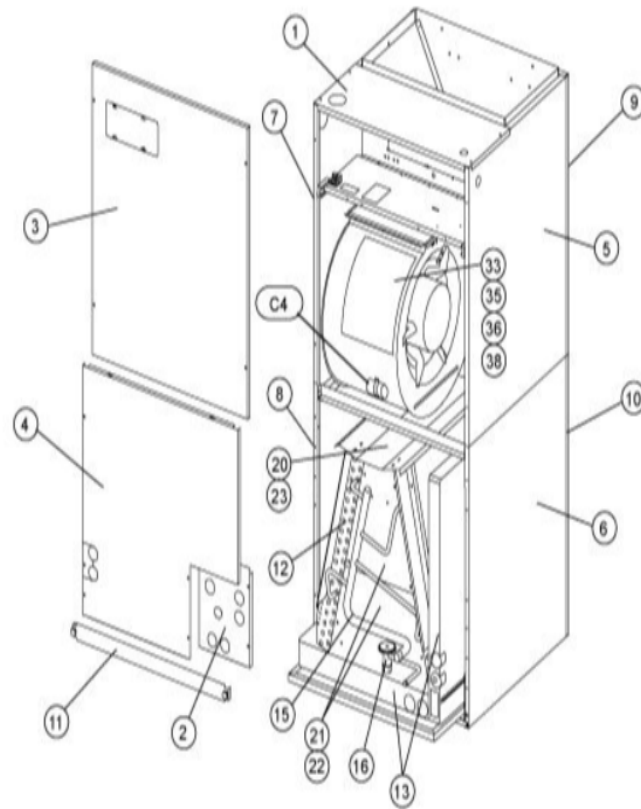

COOLING-COIL/BLOWER COILS
MARCH, 2007
SUPERCEDES NOVEMBER, 1995

CB30M CONTROL PANEL

COOLING-COIL/BLOWER COILS
MARCH, 2007
SUPERCEDES NOVEMBER, 1995

CB30M SERIES

Revision Number - 4P

BLOWER PARTS

Callout	Name	Quantity	Description
	HARNES- WIRING Cat #: 64K20 Model/Part #: LB-74239	1	BLOWER MOTOR
	PLATE-CUTOFF Cat #: 11L49 Model/Part #: LB-88459	1	CUTOFF PLATE
33	ARM-MOTOR MTG Cat #: 23J32 Model/Part #: 23J3201PR	1	ARM-MOTOR MOUNTING (SET OF 3)
35	HOUSING-BLOWER Cat #: 71M71 Model/Part #: LB-107661A	1	W/CUTOFF PLATE
36	MOTOR-BLOWER Cat #: 34K77 Model/Part #: 34K7701	1	"1/3HP,825RPM,208-230/60/1"
38	WHEEL-BLOWER Cat #: 10H00 Model/Part #: LB-29333BBW	1	"1/2"BORE,11"X8"
C4	CAPACITOR Cat #: 53H13 Model/Part #: 39H6401	1	"20MFD,370VAC"

CABINET PARTS

Callout	Name	Quantity	Description
	FILTER-AIR"20" X 20" X 1" Cat #: Model/Part #:	1	
	KIT-HARDWARE Cat #: 97M37 Model/Part #: LB-110418A	1	PKG OF 10 FOR FILTER DOOR
1	CAP-CABINET Cat #: 91M64 Model/Part #: LB-107656EE	1	TOP CAP
2	PLATE Cat #: 91M57 Model/Part #: LB-107656DW	1	PATCH PLATE
3	PANEL Cat #: 91M66 Model/Part #: LB-107656EG	1	BLOWER
4	PANEL	1	PLUMBING

CONTROL PANEL PARTS

Callout	Name	Quantity	Description
	FUSE 3 AMP 32 VOLT Cat #: 25J49 Model/Part #: 25J4901	1	FUSE (AUTO) - 3 AMP
	HARNESS-WIRING Cat #: 78K52 Model/Part #: LB-74237	1	POWER
	HARNESS-WIRING Cat #: 32L79 Model/Part #: LB-74238	1	HARNESS ASSEMBLY #2
K3	RELAY Cat #: 67K65 Model/Part #: 67K6501	1	"ID BLR,DPDT,24V"
T1	TRANSFORMER Cat #: 51M10 Model/Part #: 51M1001	1	"208/240V PRI,24V SEC,40VA L/FUSE"
TB1	STRIP-TERMINAL Cat #: 18K71 Model/Part #: 18K7101	1	6 POSITION