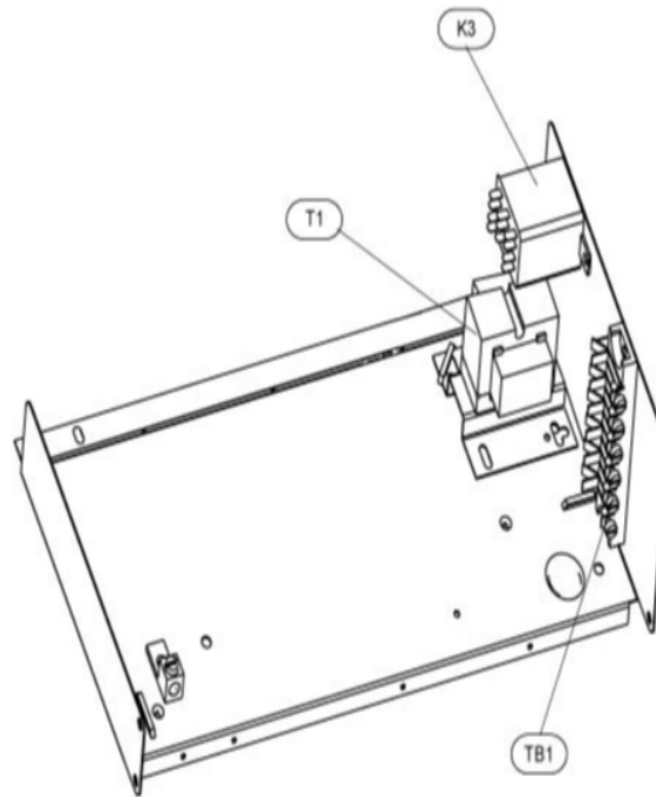

COOLING-COIL/BLOWER COILS
MARCH, 2007
SUPERCEDES NOVEMBER, 1995

CB30M CONTROL PANEL

COOLING-COIL/BLOWER COILS
MARCH, 2007
SUPERCEDES NOVEMBER, 1995

CB30M SERIES

Revision Number - 4P

BLOWER PARTS

Callout	Name	Quantity	Description
	HARNES- WIRING Cat #: 64K20 Model/Part #: LB-74239	1	BLOWER MOTOR
	PLATE-CUTOFF Cat #: 11L49 Model/Part #: LB-88459	1	CUTOFF PLATE
33	ARM-MOTOR MTG Cat #: 23J32 Model/Part #: 23J3201PR	1	ARM-MOTOR MOUNTING (SET OF 3)
35	HOUSING-BLOWER Cat #: 71M71 Model/Part #: LB-107661A	1	W/CUTOFF PLATE
36	MOTOR-BLOWER Cat #: 34K77 Model/Part #: 34K7701	1	"1/3HP,825RPM,208-230/60/1"
38	WHEEL-BLOWER Cat #: 10H00 Model/Part #: LB-29333BBW	1	"1/2"BORE,11"X8"
C4	CAPACITOR Cat #: 53H13 Model/Part #: 39H6401	1	"20MFD,370VAC"

CABINET PARTS

Callout	Name	Quantity	Description
	FILTER-AIR"20" X 20" X 1" Cat #: Model/Part #:	1	
	KIT-HARDWARE Cat #: 97M37 Model/Part #: LB-110418A	1	PKG OF 10 FOR FILTER DOOR
1	CAP-CABINET Cat #: 91M64 Model/Part #: LB-107656EE	1	TOP CAP
2	PLATE Cat #: 91M57 Model/Part #: LB-107656DW	1	PATCH PLATE
3	PANEL Cat #: 91M66 Model/Part #: LB-107656EG	1	BLOWER
4	PANEL	1	PLUMBING

CONTROL PANEL PARTS

Callout	Name	Quantity	Description
	FUSE 3 AMP 32 VOLT Cat #: 25J49 Model/Part #: 25J4901	1	FUSE (AUTO) - 3 AMP
	HARNESS-WIRING Cat #: 78K52 Model/Part #: LB-74237	1	POWER
	HARNESS-WIRING Cat #: 32L79 Model/Part #: LB-74238	1	HARNESS ASSEMBLY #2
K3	RELAY Cat #: 67K65 Model/Part #: 67K6501	1	"ID BLR,DPDT,24V"
T1	TRANSFORMER Cat #: 51M10 Model/Part #: 51M1001	1	"208/240V PRI,24V SEC,40VA L/FUSE"
TB1	STRIP-TERMINAL Cat #: 18K71 Model/Part #: 18K7101	1	6 POSITION