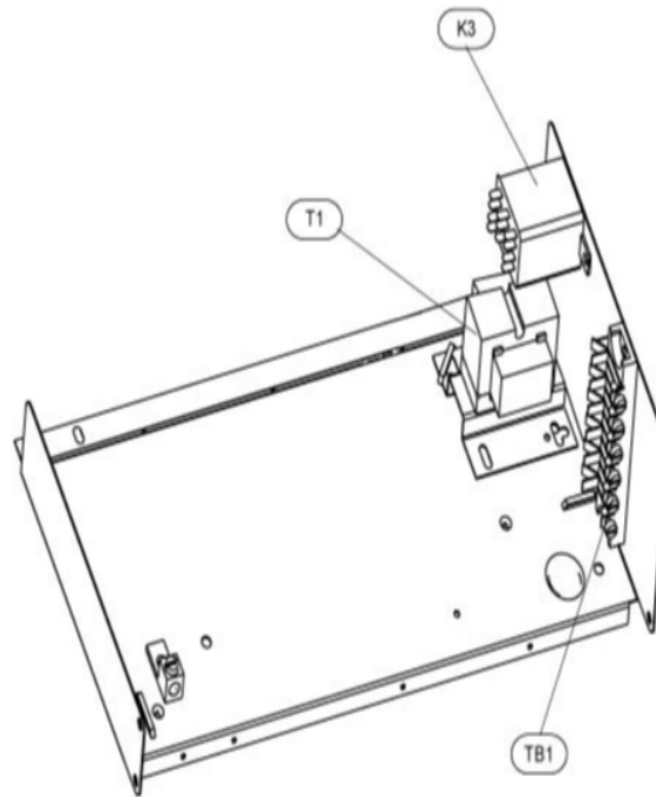

COOLING-COIL/BLOWER COILS
MARCH, 2007
SUPERCEDES NOVEMBER, 1995

CB30M CONTROL PANEL

COOLING-COIL/BLOWER COILS
MARCH, 2007
SUPERCEDES NOVEMBER, 1995

CB30M SERIES

Revision Number - 3P

BLOWER PARTS

Callout	Name	Quantity	Description
	HARNESS-WIRING Cat #: 64K20 Model/Part #: LB-74239	1	BLOWER MOTOR
	PLATE-CUTOFF Cat #: 11L49 Model/Part #: LB-88459	1	CUTOFF PLATE
33	ARM-MOTOR MTG Cat #: 23J32 Model/Part #: 23J3201PR	1	ARM-MOTOR MOUNTING (SET OF 3)
35	HOUSING-BLOWER Cat #: 71M71 Model/Part #: LB-107661A	1	W/CUTOFF PLATE
36	MOTOR-BLOWER Cat #: 34K77 Model/Part #: 34K7701	1	"1/3HP,825RPM,208-230/60/1"
38	WHEEL-BLOWER Cat #: 10H00 Model/Part #: LB-29333BBW	1	"1/2""BORE,11""X8""
C4	CAPACITOR Cat #: 53H13 Model/Part #: 39H6401	1	"20MFD,370VAC"

CABINET PARTS

Callout	Name	Quantity	Description
	FILTER-AIR"20"" X 20"" X 1"" Cat #: Model/Part #:	1	
	CLIP-FILTER Cat #: 49K46 Model/Part #: 49K4601	3	CLIP-FILTER
	KIT-HARDWARE Cat #: 97M37 Model/Part #: LB-110418A	1	PKG OF 10 FOR FILTER DOOR
	SPACER-FILTER Cat #: 43L91 Model/Part #: LB-74258	1	FILTER
1	CAP-CABINET Cat #: 91M64 Model/Part #: LB-107656EE	1	TOP CAP
2	PLATE	1	PATCH PLATE

CONTROL PANEL PARTS

Callout	Name	Quantity	Description
	FUSE 3 AMP 32 VOLT Cat #: 25J49 Model/Part #: 25J4901	1	FUSE (AUTO) - 3 AMP
	HARNESS-WIRING Cat #: 78K52 Model/Part #: LB-74237	1	POWER
	HARNESS-WIRING Cat #: 32L79 Model/Part #: LB-74238	1	HARNESS ASSEMBLY #2
K3	RELAY Cat #: 67K65 Model/Part #: 67K6501	1	"ID BLR,DPDT,24V"
T1	TRANSFORMER Cat #: 51M10 Model/Part #: 51M1001	1	"208/240V PRI,24V SEC,40VA W/FUSE"