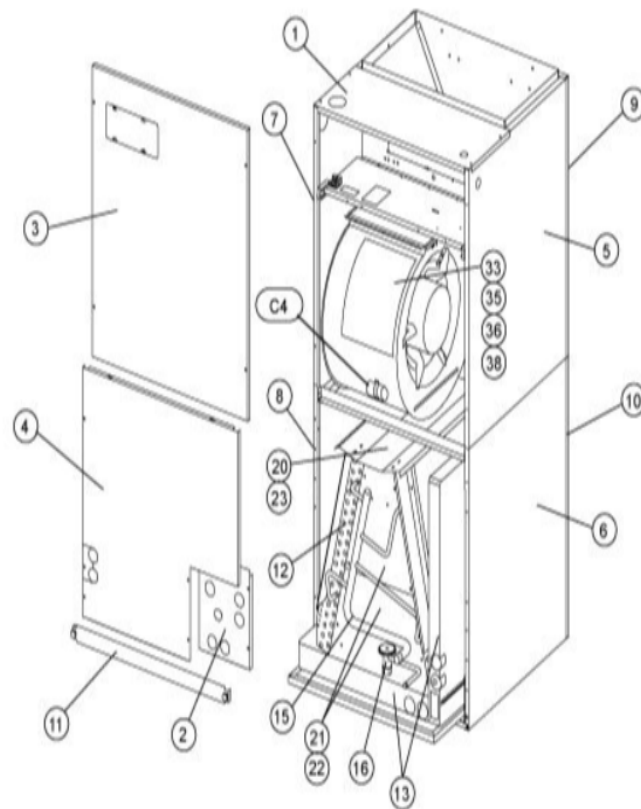

COOLING-COIL/BLOWER COILS
MARCH, 2007
SUPERCEDES NOVEMBER, 1995

CB30M CONTROL PANEL

COOLING-COIL/BLOWER COILS
MARCH, 2007
SUPERCEDES NOVEMBER, 1995

CB30M SERIES

Revision Number - 3P

BLOWER PARTS

Callout	Name	Quantity	Description
	HARNESS-WIRING Cat #: 64K20 Model/Part #: LB-74239	1	BLOWER MOTOR
	PLATE-CUTOFF Cat #: 11L49 Model/Part #: LB-88459	1	CUTOFF PLATE
33	ARM-MOTOR MTG Cat #: 23J32 Model/Part #: 23J3201PR	1	ARM-MOTOR MOUNTING (SET OF 3)
35	HOUSING-BLOWER Cat #: 71M71 Model/Part #: LB-107661A	1	W/CUTOFF PLATE
36	MOTOR-BLOWER Cat #: 34K77 Model/Part #: 34K7701	1	"1/3HP,825RPM,208-230/60/1"
38	WHEEL-BLOWER Cat #: 10H00 Model/Part #: LB-29333BBW	1	"1/2""BORE,11""X8""
C4	CAPACITOR Cat #: 53H13 Model/Part #: 39H6401	1	"20MFD,370VAC"

CABINET PARTS

Callout	Name	Quantity	Description
	FILTER-AIR"20"" X 20"" X 1"" Cat #: Model/Part #:	1	
	CLIP-FILTER Cat #: 49K46 Model/Part #: 49K4601	3	CLIP-FILTER
	KIT-HARDWARE Cat #: 97M37 Model/Part #: LB-110418A	1	PKG OF 10 FOR FILTER DOOR
	SPACER-FILTER Cat #: 43L91 Model/Part #: LB-74258	1	FILTER
1	CAP-CABINET Cat #: 91M64 Model/Part #: LB-107656EE	1	TOP CAP
2	PLATE	1	PATCH PLATE

CONTROL PANEL PARTS

Callout	Name	Quantity	Description
	FUSE 3 AMP 32 VOLT Cat #: 25J49 Model/Part #: 25J4901	1	FUSE (AUTO) - 3 AMP
	HARNESS-WIRING Cat #: 78K52 Model/Part #: LB-74237	1	POWER
	HARNESS-WIRING Cat #: 32L79 Model/Part #: LB-74238	1	HARNESS ASSEMBLY #2
K3	RELAY Cat #: 67K65 Model/Part #: 67K6501	1	"ID BLR,DPDT,24V"
T1	TRANSFORMER Cat #: 51M10 Model/Part #: 51M1001	1	"208/240V PRI,24V SEC,40VA W/FUSE"