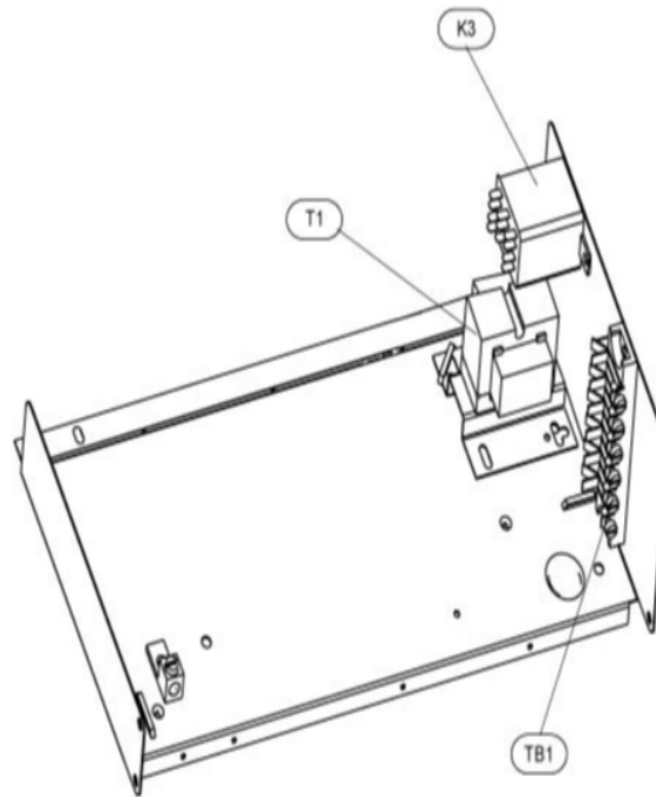

COOLING-COIL/BLOWER COILS
MARCH, 2007
SUPERCEDES NOVEMBER, 1995

CB30M CONTROL PANEL

COOLING-COIL/BLOWER COILS
MARCH, 2007
SUPERCEDES NOVEMBER, 1995

CB30M SERIES

Revision Number - 2P

BLOWER PARTS

Callout	Name	Quantity	Description
	HARNESS-WIRING Cat #: 64K20 Model/Part #: LB-74239	1	BLOWER MOTOR
	PLATE-CUTOFF Cat #: 11L49 Model/Part #: LB-88459	1	CUTOFF PLATE
33	ARM-MOTOR MTG Cat #: 23J32 Model/Part #: 23J3201PR	1	ARM-MOTOR MOUNTING (SET OF 3)
35	HOUSING-BLOWER Cat #: 71M71 Model/Part #: LB-107661A	1	W/CUTOFF PLATE
36	MOTOR-BLOWER Cat #: 34K77 Model/Part #: 34K7701	1	"1/3HP,825RPM,208-230/60/1"
38	WHEEL-BLOWER Cat #: 10H00 Model/Part #: LB-29333BBW	1	"1/2""BORE,11""X8""
C4	CAPACITOR Cat #: 53H13 Model/Part #: 39H6401	1	"20MFD,370VAC"

CABINET PARTS

Callout	Name	Quantity	Description
	FILTER-AIR"20"" X 20"" X 1"" Cat #: Model/Part #:	1	
	CLIP-FILTER Cat #: 49K46 Model/Part #: 49K4601	3	CLIP-FILTER
	KIT-HARDWARE Cat #: 97M37 Model/Part #: LB-110418A	1	PKG OF 10 FOR FILTER DOOR
	SPACER-FILTER Cat #: 43L91 Model/Part #: LB-74258	1	FILTER SPACER*
1	CAP-CABINET Cat #: 72M09 Model/Part #: LB-107656K	1	TOP CAP
2	PLATE	1	PATCH

CONTROL PANEL PARTS

Callout	Name	Quantity	Description
	FUSE 3 AMP 32 VOLT Cat #: 25J49 Model/Part #: 25J4901	1	FUSE (AUTO) - 3 AMP
	HARNESS-WIRING Cat #: 78K52 Model/Part #: LB-74237	1	POWER
	HARNESS-WIRING Cat #: 32L79 Model/Part #: LB-74238	1	HARNESS ASSEMBLY #2
K3	RELAY Cat #: 69J57 Model/Part #: 69J5701	1	"ID BLR,DPDT,24V"
T1	TRANSFORMER Cat #: 51M10 Model/Part #: 51M1001	1	"208/240V PRI,24V SEC,40VA W/FUSE"