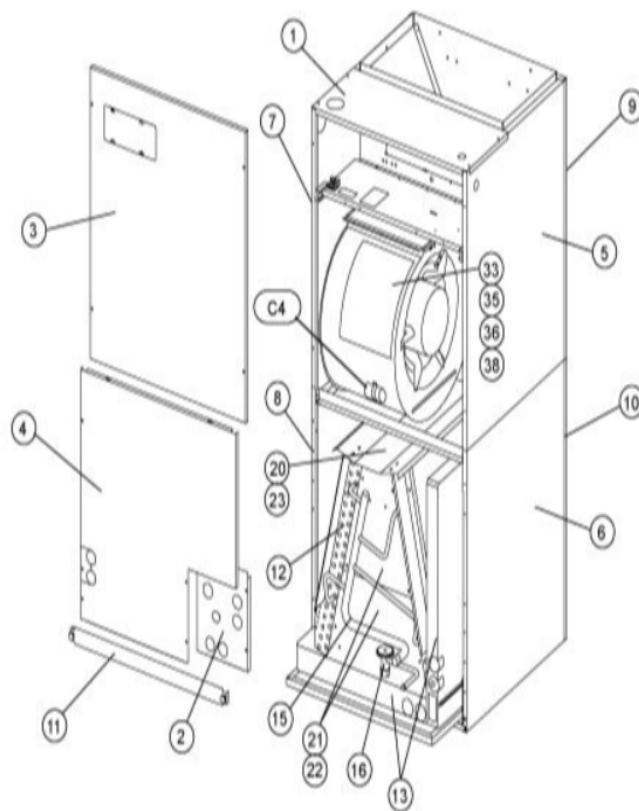

COOLING-COIL/BLOWER COILS
MARCH, 2007
SUPERCEDES NOVEMBER, 1995

CB30M CONTROL PANEL

COOLING-COIL/BLOWER COILS
MARCH, 2007
SUPERCEDES NOVEMBER, 1995

CB30M SERIES

Revision Number - 2P

BLOWER PARTS

Callout	Name	Quantity	Description
	HARNESS-WIRING Cat #: 64K20 Model/Part #: LB-74239	1	BLOWER MOTOR
	PLATE-CUTOFF Cat #: 11L49 Model/Part #: LB-88459	1	CUTOFF PLATE
33	ARM-MOTOR MTG Cat #: 23J32 Model/Part #: 23J3201PR	1	ARM-MOTOR MOUNTING (SET OF 3)
35	HOUSING-BLOWER Cat #: 71M71 Model/Part #: LB-107661A	1	W/CUTOFF PLATE
36	MOTOR-BLOWER Cat #: 34K77 Model/Part #: 34K7701	1	"1/3HP,825RPM,208-230/60/1"
38	WHEEL-BLOWER Cat #: 10H00 Model/Part #: LB-29333BBW	1	"1/2""BORE,11""X8""
C4	CAPACITOR Cat #: 53H13 Model/Part #: 39H6401	1	"20MFD,370VAC"

CABINET PARTS

Callout	Name	Quantity	Description
	FILTER-AIR"20"" X 20"" X 1"" Cat #: Model/Part #:	1	
	CLIP-FILTER Cat #: 49K46 Model/Part #: 49K4601	3	CLIP-FILTER
	KIT-HARDWARE Cat #: 97M37 Model/Part #: LB-110418A	1	PKG OF 10 FOR FILTER DOOR
	SPACER-FILTER Cat #: 43L91 Model/Part #: LB-74258	1	FILTER SPACER*
1	CAP-CABINET Cat #: 72M09 Model/Part #: LB-107656K	1	TOP CAP
2	PLATE	1	PATCH

CONTROL PANEL PARTS

Callout	Name	Quantity	Description
	FUSE 3 AMP 32 VOLT Cat #: 25J49 Model/Part #: 25J4901	1	FUSE (AUTO) - 3 AMP
	HARNESS-WIRING Cat #: 78K52 Model/Part #: LB-74237	1	POWER
	HARNESS-WIRING Cat #: 32L79 Model/Part #: LB-74238	1	HARNESS ASSEMBLY #2
K3	RELAY Cat #: 69J57 Model/Part #: 69J5701	1	"ID BLR,DPDT,24V"
T1	TRANSFORMER Cat #: 51M10 Model/Part #: 51M1001	1	"208/240V PRI,24V SEC,40VA W/FUSE"