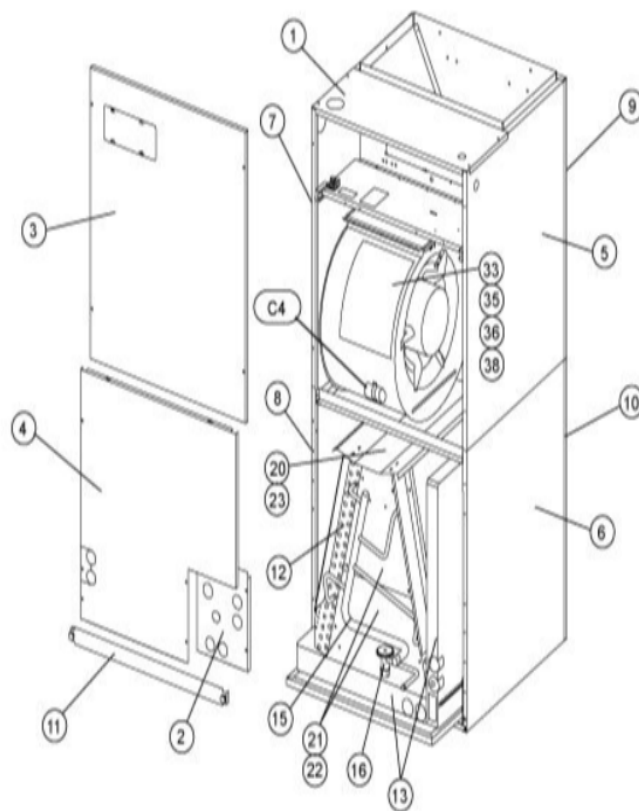

COOLING-COIL/BLOWER COILS
MARCH, 2007
SUPERCEDES NOVEMBER, 1995

CB30M CONTROL PANEL

COOLING-COIL/BLOWER COILS
MARCH, 2007
SUPERCEDES NOVEMBER, 1995

CB30M SERIES

Revision Number - 1P

BLOWER PARTS

Callout	Name	Quantity	Description
	HARNES-WIRING Cat #: 64K20 Model/Part #: LB-74239	1	BLOWER MOTOR
	PLATE-CUTOFF Cat #: 11L49 Model/Part #: LB-88459	1	CUTOFF PLATE
33	ARM-MOTOR MTG Cat #: 23J32 Model/Part #: 23J3201PR	1	ARM-MOTOR MOUNTING (SET OF 3)
35	HOUSING-BLOWER Cat #: 71M71 Model/Part #: LB-107661A	1	W/CUTOFF PLATE
36	MOTOR-BLOWER Cat #: 34K77 Model/Part #: 34K7701	1	"1/3HP,825RPM,208-230/60/1"
38	WHEEL-BLOWER Cat #: 10H00 Model/Part #: LB-29333BBW	1	"1/2"BORE,11"X8"
C4	CAPACITOR Cat #: 53H13 Model/Part #: 39H6401	1	"20MFD,370VAC"

CABINET PARTS

Callout	Name	Quantity	Description
	FILTER-AIR"20" X 20" X 1" Cat #: Model/Part #:	1	
	CLIP-FILTER Cat #: 49K46 Model/Part #: 49K4601	3	CLIP-FILTER
	KIT-HARDWARE Cat #: 97M37 Model/Part #: LB-110418A	1	PKG OF 10 FOR FILTER DOOR
	SPACER-FILTER Cat #: 43L91 Model/Part #: LB-74258	1	FILTER
1	CAP-CABINET Cat #: 72M09 Model/Part #: LB-107656K	1	TOP CAP
2	PLATE	1	PATCH

CONTROL PANEL PARTS

Callout	Name	Quantity	Description
	HARNESS-WIRING Cat #: 78K52 Model/Part #: LB-74237	1	POWER
	HARNESS-WIRING Cat #: 32L79 Model/Part #: LB-74238	1	HARNESS ASSEMBLY #2
K3	RELAY Cat #: 69J57 Model/Part #: 69J5701	1	"ID BLR,DPDT,24V"
T1	TRANSFORMER Cat #: 13H28 Model/Part #: 13H2801	1	"208/240V PRI,24V SEC,70VA L/FUSE"
TB1	STRIP-TERMINAL Cat #: 18K71 Model/Part #: 18K7101	1	TERMINAL BLOCK