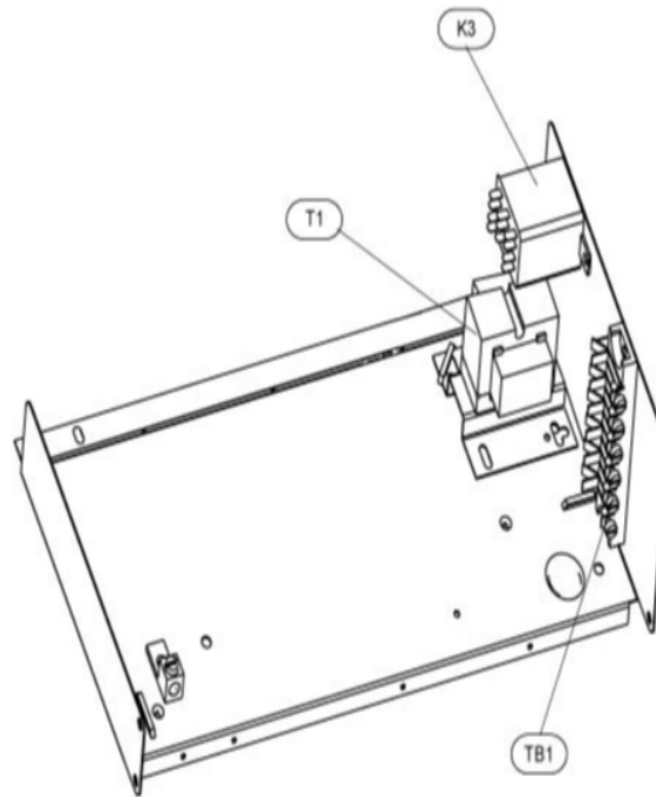

COOLING-COIL/BLOWER COILS
MARCH, 2007
SUPERCEDES NOVEMBER, 1995

CB30M CONTROL PANEL

COOLING-COIL/BLOWER COILS
MARCH, 2007
SUPERCEDES NOVEMBER, 1995

CB30M SERIES

Revision Number - 1P

BLOWER PARTS

Callout	Name	Quantity	Description
	HARNES-WIRING Cat #: 64K20 Model/Part #: LB-74239	1	BLOWER MOTOR
	PLATE-CUTOFF Cat #: 11L49 Model/Part #: LB-88459	1	CUTOFF PLATE
33	ARM-MOTOR MTG Cat #: 23J32 Model/Part #: 23J3201PR	1	ARM-MOTOR MOUNTING (SET OF 3)
35	HOUSING-BLOWER Cat #: 71M71 Model/Part #: LB-107661A	1	W/CUTOFF PLATE
36	MOTOR-BLOWER Cat #: 34K77 Model/Part #: 34K7701	1	"1/3HP,825RPM,208-230/60/1"
38	WHEEL-BLOWER Cat #: 10H00 Model/Part #: LB-29333BBW	1	"1/2"BORE,11"X8"
C4	CAPACITOR Cat #: 53H13 Model/Part #: 39H6401	1	"20MFD,370VAC"

CABINET PARTS

Callout	Name	Quantity	Description
	FILTER-AIR"20" X 20" X 1" Cat #: Model/Part #:	1	
	CLIP-FILTER Cat #: 49K46 Model/Part #: 49K4601	3	CLIP-FILTER
	KIT-HARDWARE Cat #: 97M37 Model/Part #: LB-110418A	1	PKG OF 10 FOR FILTER DOOR
	SPACER-FILTER Cat #: 43L91 Model/Part #: LB-74258	1	FILTER
1	CAP-CABINET Cat #: 72M09 Model/Part #: LB-107656K	1	TOP CAP
2	PLATE	1	PATCH

CONTROL PANEL PARTS

Callout	Name	Quantity	Description
	HARNESS-WIRING Cat #: 78K52 Model/Part #: LB-74237	1	POWER
	HARNESS-WIRING Cat #: 32L79 Model/Part #: LB-74238	1	HARNESS ASSEMBLY #2
K3	RELAY Cat #: 69J57 Model/Part #: 69J5701	1	"ID BLR,DPDT,24V"
T1	TRANSFORMER Cat #: 13H28 Model/Part #: 13H2801	1	"208/240V PRI,24V SEC,70VA L/FUSE"
TB1	STRIP-TERMINAL Cat #: 18K71 Model/Part #: 18K7101	1	TERMINAL BLOCK