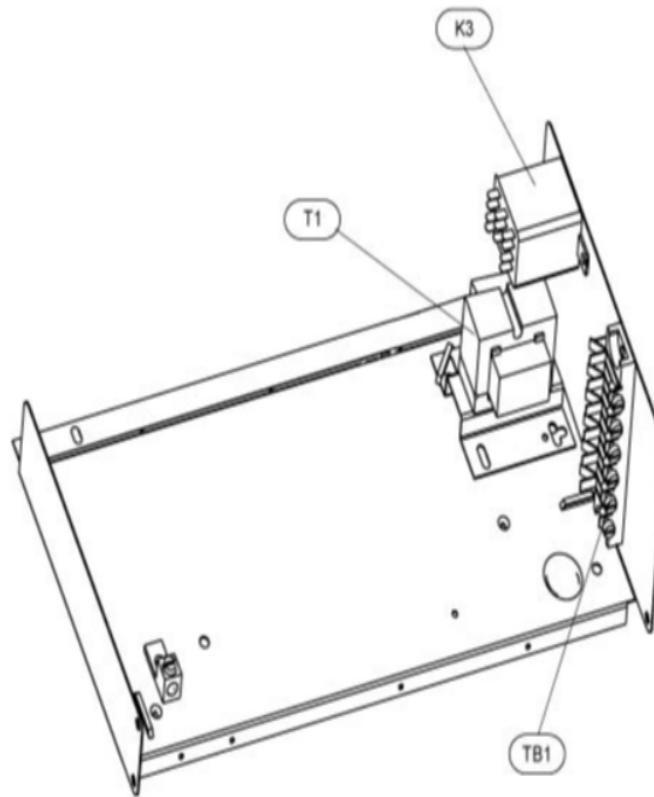

COOLING-COIL/BLOWER COILS
MARCH, 2007
SUPERCEDES NOVEMBER, 1995

CB30M CONTROL PANEL

COOLING-COIL/BLOWER COILS
MARCH, 2007
SUPERCEDES NOVEMBER, 1995

CB30M SERIES

Revision Number - 5P

BLOWER PARTS

| Callout | Name | Quantity | Description |
|---------|---|----------|-----------------------------|
| | HARNES- WIRING Cat #: 49W90 Model/Part #: LB-74924 | 1 | BLOWER MOTOR |
| | PLATE-CUTOFF Cat #: 11L49 Model/Part #: LB-88459 | 1 | CUTOFF PLATE |
| 33 | ARM-MOTOR MTG Cat #: 89K26 Model/Part #: LB-59076CC | 3 | MOUNT-MTR |
| 35 | HOUSING-BLOWER Cat #: 71M72 Model/Part #: LB-107661B | 1 | W/CUTOFF PLATE |
| 36 | MOTOR-BLOWER Cat #: 93J67 Model/Part #: 93J6701 | 1 | "1/3HP,825RPM,208-230/60/1" |
| 38 | WHEEL-BLOWER Cat #: 10H00 Model/Part #: LB-29333BBW | 1 | "1/2""BORE,11""X8"" |
| C4 | CAPACITOR Cat #: 53H06 Model/Part #: 39H6301 | 1 | "15MFD,370VAC" |

CABINET PARTS

| Callout | Name | Quantity | Description |
|---------|---|----------|---------------------------|
| | FILTER-AIR"20"" X 20"" X 1"" Cat #: Model/Part #: | 1 | |
| | KIT-HARDWARE Cat #: 97M37 Model/Part #: LB-110418A | 1 | PKG OF 10 FOR FILTER DOOR |
| 1 | CAP-CABINET Cat #: 91M64 Model/Part #: LB-107656EE | 1 | TOP CAP |
| 2 | PLATE Cat #: 91M57 Model/Part #: LB-107656DW | 1 | PATCH PLATE |
| 3 | PANEL Cat #: 91M92 Model/Part #: LB-107656FN | 1 | BLOWER |
| 4 | PANEL Cat #: 91M75 Model/Part #: LB-107656ES | 1 | PLUMBING |

CONTROL PANEL PARTS

| Callout | Name | Quantity | Description |
|---------|--|----------|---------------------------------------|
| | FUSE 3 AMP 32 VOLT Cat #: 25J49 Model/Part #: 25J4901 | 1 | FUSE (AUTO) - 3 AMP |
| | HARNESS-WIRING Cat #: 78K52 Model/Part #: LB-74237 | 1 | POWER |
| K3 | RELAY Cat #: 67K65 Model/Part #: 67K6501 | 1 | "ID BLR,DPDT,24V" |
| T1 | TRANSFORMER Cat #: 46W10 Model/Part #: 101191-01 | 1 | "208/240V PRI,24V SEC,40VA W/FUSE" |
| TB1 | STRIP-TERMINAL Cat #: 95M41 Model/Part #: 100615-06 | 1 | 6 POSITION |