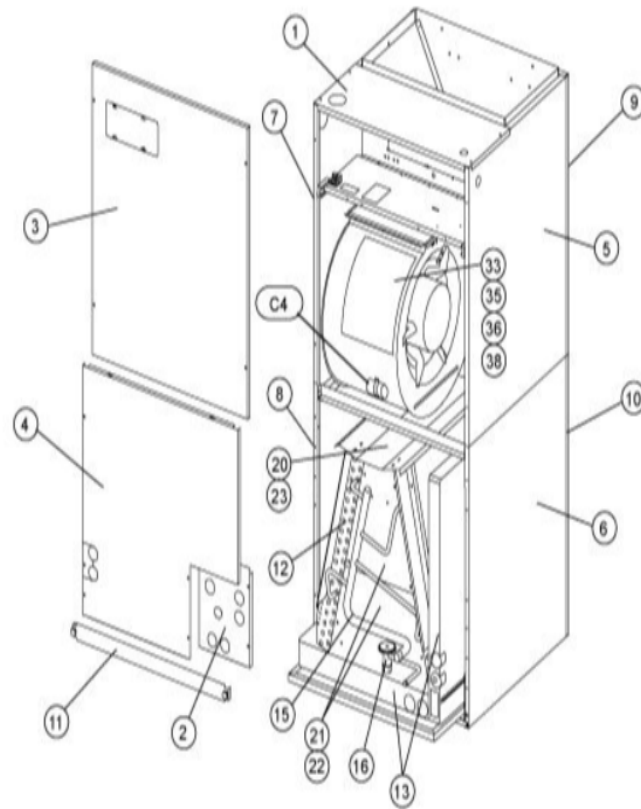

COOLING-COIL/BLOWER COILS
MARCH, 2007
SUPERCEDES NOVEMBER, 1995

CB30M CONTROL PANEL

COOLING-COIL/BLOWER COILS
MARCH, 2007
SUPERCEDES NOVEMBER, 1995

CB30M SERIES

Revision Number - 5P

BLOWER PARTS

| Callout | Name | Quantity | Description |
|---------|---|----------|-----------------------------|
| | HARNES- WIRING Cat #: 49W90 Model/Part #: LB-74924 | 1 | BLOWER MOTOR |
| | PLATE-CUTOFF Cat #: 11L49 Model/Part #: LB-88459 | 1 | CUTOFF PLATE |
| 33 | ARM-MOTOR MTG Cat #: 89K26 Model/Part #: LB-59076CC | 3 | MOUNT-MTR |
| 35 | HOUSING-BLOWER Cat #: 71M72 Model/Part #: LB-107661B | 1 | W/CUTOFF PLATE |
| 36 | MOTOR-BLOWER Cat #: 93J67 Model/Part #: 93J6701 | 1 | "1/3HP,825RPM,208-230/60/1" |
| 38 | WHEEL-BLOWER Cat #: 10H00 Model/Part #: LB-29333BBW | 1 | "1/2""BORE,11""X8"" |
| C4 | CAPACITOR Cat #: 53H06 Model/Part #: 39H6301 | 1 | "15MFD,370VAC" |

CABINET PARTS

| Callout | Name | Quantity | Description |
|---------|---|----------|---------------------------|
| | FILTER-AIR"20"" X 20"" X 1"" Cat #: Model/Part #: | 1 | |
| | KIT-HARDWARE Cat #: 97M37 Model/Part #: LB-110418A | 1 | PKG OF 10 FOR FILTER DOOR |
| 1 | CAP-CABINET Cat #: 91M64 Model/Part #: LB-107656EE | 1 | TOP CAP |
| 2 | PLATE Cat #: 91M57 Model/Part #: LB-107656DW | 1 | PATCH PLATE |
| 3 | PANEL Cat #: 91M92 Model/Part #: LB-107656FN | 1 | BLOWER |
| 4 | PANEL Cat #: 91M75 Model/Part #: LB-107656ES | 1 | PLUMBING |

CONTROL PANEL PARTS

| Callout | Name | Quantity | Description |
|---------|--|----------|---------------------------------------|
| | FUSE 3 AMP 32 VOLT Cat #: 25J49 Model/Part #: 25J4901 | 1 | FUSE (AUTO) - 3 AMP |
| | HARNESS-WIRING Cat #: 78K52 Model/Part #: LB-74237 | 1 | POWER |
| K3 | RELAY Cat #: 67K65 Model/Part #: 67K6501 | 1 | "ID BLR,DPDT,24V" |
| T1 | TRANSFORMER Cat #: 46W10 Model/Part #: 101191-01 | 1 | "208/240V PRI,24V SEC,40VA W/FUSE" |
| TB1 | STRIP-TERMINAL Cat #: 95M41 Model/Part #: 100615-06 | 1 | 6 POSITION |