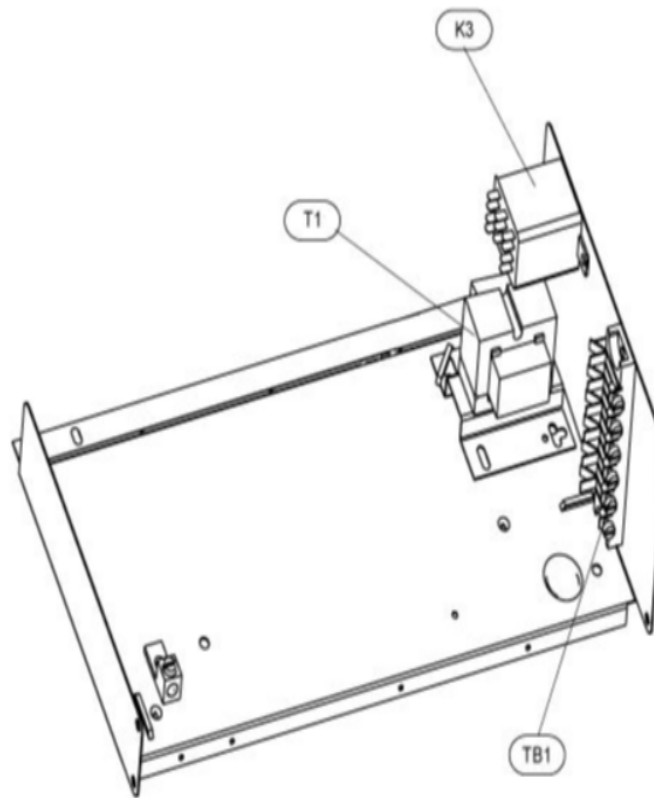

COOLING-COIL/BLOWER COILS
MARCH, 2007
SUPERCEDES NOVEMBER, 1995

CB30M CONTROL PANEL

Revision Number - 4P

BLOWER PARTS

Callout	Name	Quantity	Description
	HARNESS-WIRING Cat #: 64K20 Model/Part #: LB-74239	1	BLOWER MOTOR
	PLATE-CUTOFF Cat #: 11L49 Model/Part #: LB-88459	1	CUTOFF PLATE
33	ARM-MOTOR MTG Cat #: 89K26 Model/Part #: LB-59076CC	3	MOUNT-MTR
35	HOUSING-BLOWER Cat #: 71M72 Model/Part #: LB-107661B	1	W/CUTOFF PLATE
36	MOTOR-BLOWER Cat #: 93J67 Model/Part #: 93J6701	1	"1/3HP,825RPM,208-230/60/1"
38	WHEEL-BLOWER Cat #: 10H00 Model/Part #: LB-29333BBW	1	"1/2""BORE,11""X8""
C4	CAPACITOR Cat #: 53H06 Model/Part #: 39H6301	1	"15MFD,370VAC"

CABINET PARTS

Callout	Name	Quantity	Description
	FILTER-AIR"20"" X 20"" X 1"" Cat #: Model/Part #:	1	
	KIT-HARDWARE Cat #: 97M37 Model/Part #: LB-110418A	1	PKG OF 10 FOR FILTER DOOR
1	CAP-CABINET Cat #: 91M64 Model/Part #: LB-107656EE	1	TOP CAP
2	PLATE Cat #: 91M57 Model/Part #: LB-107656DW	1	PATCH PLATE
3	PANEL Cat #: 91M92 Model/Part #: LB-107656FN	1	BLOWER
4	PANEL Cat #: 91M75 Model/Part #: LB-107656ES	1	PLUMBING

CONTROL PANEL PARTS

Callout	Name	Quantity	Description
	FUSE 3 AMP 32 VOLT Cat #: 25J49 Model/Part #: 25J4901	1	FUSE (AUTO) - 3 AMP
	HARNESS-WIRING Cat #: 78K52 Model/Part #: LB-74237	1	POWER
	HARNESS-WIRING Cat #: 32L79 Model/Part #: LB-74238	1	CONTROL
K3	RELAY Cat #: 67K65 Model/Part #: 67K6501	1	"ID BLR,DPDT,24V"
T1	TRANSFORMER Cat #: 51M10 Model/Part #: 51M1001	1	"208/240V PRI,24V SEC,40VA W/FUSE"
TB1	STRIP-TERMINAL Cat #: 18K71 Model/Part #: 18K7101	1	6 POSITION