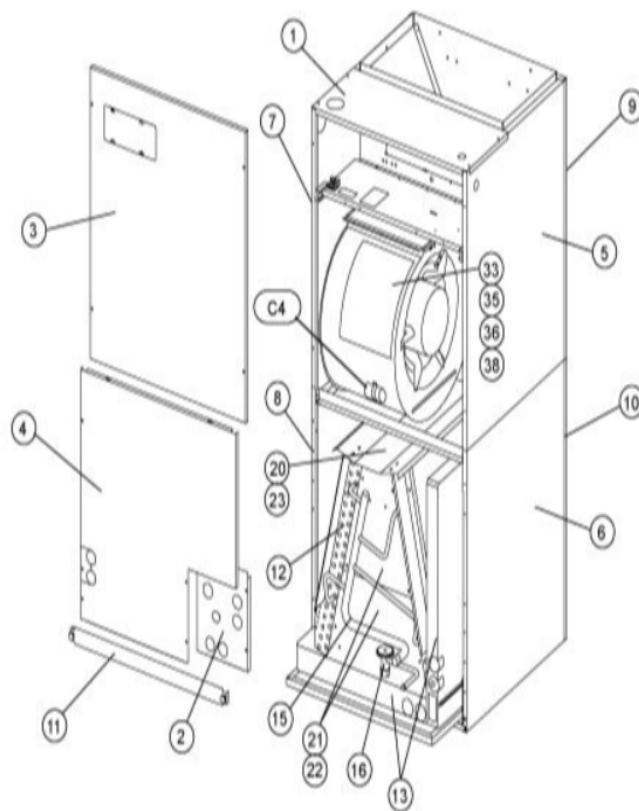

COOLING-COIL/BLOWER COILS
MARCH, 2007
SUPERCEDES NOVEMBER, 1995

CB30M SERIES

Revision Number - 4G

BLOWER PARTS

Callout	Name	Quantity	Description
	PLATE-CUTOFF Cat #: 11L49 Model/Part #: LB-88459	1	CUTOFF PLATE
	HARNES-WIRING Cat #: 53L26 Model/Part #: LB-90277	1	BLOWER MOTOR
33	ARM-MOTOR MTG Cat #: 89K26 Model/Part #: LB-59076CC	3	MOUNT-MTR
35	HOUSING-BLOWER Cat #: 71M72 Model/Part #: LB-107661B	1	W/CUTOFF PLATE
36	MOTOR-BLOWER Cat #: 41K91 Model/Part #: 41K9101	1	"1/3HP,825RPM,460/60/1"
38	WHEEL-BLOWER Cat #: 10H00 Model/Part #: LB-29333BBW	1	"1/2" BORE, 11" X 8"
C4	CAPACITOR Cat #: 39H89 Model/Part #: 39H8901	1	"7.5MFD,370VAC"

CABINET PARTS

Callout	Name	Quantity	Description
	FILTER-AIR"20" X 20" X 1" Cat #: Model/Part #:	1	
	KIT-HARDWARE Cat #: 97M37 Model/Part #: LB-110418A	1	PKG OF 10 FOR FILTER DOOR
1	CAP-CABINET Cat #: 91M64 Model/Part #: LB-107656EE	1	TOP CAP
2	PLATE Cat #: 91M57 Model/Part #: LB-107656DW	1	PATCH PLATE
3	PANEL Cat #: 91M92 Model/Part #: LB-107656FN	1	BLOWER
4	PANEL	1	PLUMBING