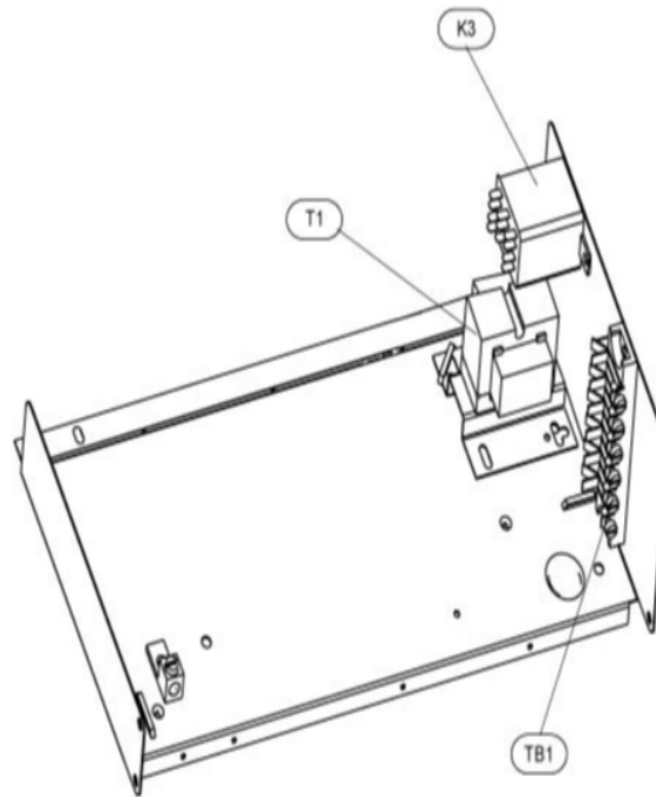

COOLING-COIL/BLOWER COILS
MARCH, 2007
SUPERCEDES NOVEMBER, 1995

CB30M CONTROL PANEL

Revision Number - 3P

BLOWER PARTS

Callout	Name	Quantity	Description
	HARNES-WIRING Cat #: 64K20 Model/Part #: LB-74239	1	HARNES ASSEMBLY
	PLATE-CUTOFF Cat #: 11L49 Model/Part #: LB-88459	1	CUTOFF PLATE
33	ARM-MOTOR MTG Cat #: 89K26 Model/Part #: LB-59076CC	3	MOUNT-MTR
35	HOUSING-BLOWER Cat #: 71M72 Model/Part #: LB-107661B	1	W/CUTOFF PLATE
36	MOTOR-BLOWER Cat #: 93J67 Model/Part #: 93J6701	1	"1/3HP,825RPM,208-230/60/1"
38	WHEEL-BLOWER Cat #: 10H00 Model/Part #: LB-29333BBW	1	"1/2""BORE,11""X8""
C4	CAPACITOR Cat #: 53H06 Model/Part #: 39H6301	1	"15MFD,370VAC"

CABINET PARTS

Callout	Name	Quantity	Description
	FILTER-AIR"20"" X 20"" X 1"" Cat #: Model/Part #:	1	
	CLIP-FILTER Cat #: 49K46 Model/Part #: 49K4601	3	CLIP-FILTER
	KIT-HARDWARE Cat #: 97M37 Model/Part #: LB-110418A	1	PKG OF 10 FOR FILTER DOOR
	SPACER-FILTER Cat #: 43L91 Model/Part #: LB-74258	1	FILTER SPACER*
1	CAP-CABINET Cat #: 91M64 Model/Part #: LB-107656EE	1	TOP CAP
2	PLATE Cat #: 91M43 Model/Part #: LB-107656DD	1	PATCH

CONTROL PANEL PARTS

Callout	Name	Quantity	Description
	FUSE 3 AMP 32 VOLT Cat #: 25J49 Model/Part #: 25J4901	1	FUSE (AUTO) - 3 AMP
	HARNESS-WIRING Cat #: 78K52 Model/Part #: LB-74237	1	POWER
	HARNESS-WIRING Cat #: 32L79 Model/Part #: LB-74238	1	CONTROL
K3	RELAY Cat #: 67K65 Model/Part #: 67K6501	1	"ID BLR,DPDT,24V"
T1	TRANSFORMER Cat #: 51M10 Model/Part #: 51M1001	1	"208/240V PRI,24V SEC,40VA W/FUSE"
TB1	STRIP-TERMINAL	1	6 POSITION