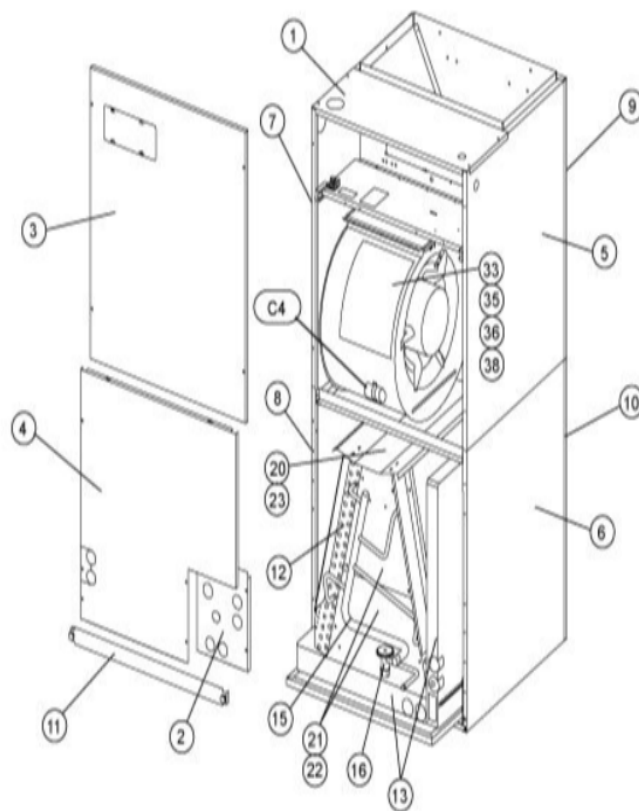

COOLING-COIL/BLOWER COILS
MARCH, 2007
SUPERCEDES NOVEMBER, 1995

CB30M SERIES

Revision Number - 3G

BLOWER PARTS

Callout	Name	Quantity	Description
	PLATE-CUTOFF Cat #: 11L49 Model/Part #: LB-88459	1	CUTOFF PLATE
	HARNES-WIRING Cat #: 53L26 Model/Part #: LB-90277	1	BLOWER MOTOR
33	ARM-MOTOR MTG Cat #: 89K26 Model/Part #: LB-59076CC	3	MOUNT-MTR
35	HOUSING-BLOWER Cat #: 71M72 Model/Part #: LB-107661B	1	W/CUTOFF PLATE
36	MOTOR-BLOWER Cat #: 41K91 Model/Part #: 41K9101	1	"1/3HP,825RPM,460/60/1"
38	WHEEL-BLOWER Cat #: 10H00 Model/Part #: LB-29333BBW	1	"1/2"BORE,11"X8"
C4	CAPACITOR Cat #: 39H89 Model/Part #: 39H8901	1	"7.5MFD,370VAC"

CABINET PARTS

Callout	Name	Quantity	Description
	FILTER-AIR"20" X 20" X 1" Cat #: Model/Part #:	1	
	CLIP-FILTER Cat #: 49K46 Model/Part #: 49K4601	3	CLIP-FILTER
	KIT-HARDWARE Cat #: 97M37 Model/Part #: LB-110418A	1	PKG OF 10 FOR FILTER DOOR
	SPACER-FILTER Cat #: 43L91 Model/Part #: LB-74258	1	FILTER SPACER*
1	CAP-CABINET Cat #: 91M64 Model/Part #: LB-107656EE	1	TOP CAP
2	PLATE	1	PATCH