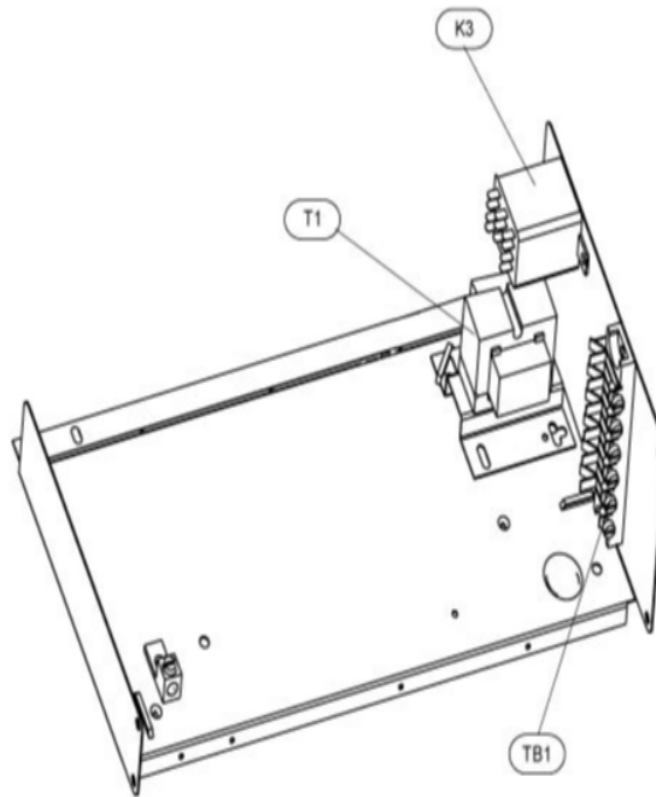

COOLING-COIL/BLOWER COILS
MARCH, 2007
SUPERCEDES NOVEMBER, 1995

CB30M CONTROL PANEL

COOLING-COIL/BLOWER COILS
MARCH, 2007
SUPERCEDES NOVEMBER, 1995

CB30M SERIES

Revision Number - 2P

BLOWER PARTS

Callout	Name	Quantity	Description
	HARNES- WIRING Cat #: 64K20 Model/Part #: LB-74239	1	HARNES ASSEMBLY
	PLATE- CUTOFF Cat #: 11L49 Model/Part #: LB-88459	1	CUTOFF PLATE
33	ARM- MOTOR MTG Cat #: 89K26 Model/Part #: LB-59076CC	3	MOUNT- MTR
35	HOUSING- BLOWER Cat #: 71M72 Model/Part #: LB-107661B	1	W/ CUTOFF PLATE
36	MOTOR- BLOWER Cat #: 93J67 Model/Part #: 93J6701	1	"1/3HP, 825RPM, 208-230/60/1"
38	WHEEL- BLOWER Cat #: 10H00 Model/Part #: LB-29333BBW	1	"1/2" BORE, 11" X 8"
C4	CAPACITOR Cat #: 53H06 Model/Part #: 39H6301	1	"15MFD, 370VAC"

CABINET PARTS

Callout	Name	Quantity	Description
	FILTER- AIR "20" X 20" X 1" Cat #: Model/Part #:	1	
	CLIP- FILTER Cat #: 49K46 Model/Part #: 49K4601	3	CLIP- FILTER
	KIT- HARDWARE Cat #: 97M37 Model/Part #: LB-110418A	1	PKG OF 10 FOR FILTER DOOR
	SPACER- FILTER Cat #: 43L91 Model/Part #: LB-74258	1	FILTER SPACER*
1	CAP- CABINET Cat #: 72M09 Model/Part #: LB-107656K	1	TOP CAP
2	PLATE Cat #: 72M05 Model/Part #: LB-107656F	1	PATCH

CONTROL PANEL PARTS

Callout	Name	Quantity	Description
	FUSE 3 AMP 32 VOLT Cat #: 25J49 Model/Part #: 25J4901	1	FUSE (AUTO) - 3 AMP
	HARNESS-WIRING Cat #: 78K52 Model/Part #: LB-74237	1	POWER(208/240 & 460V)
	HARNESS-WIRING Cat #: 32L79 Model/Part #: LB-74238	1	CONTROL(208/230V)
K3	RELAY Cat #: 69J57 Model/Part #: 69J5701	1	"ID BLR,DPDT,24V"
T1	TRANSFORMER Cat #: 51M10 Model/Part #: 51M1001	1	TRANSFORMER L/FUSE
TB1	STRIP-TERMINAL	1	TERMINAL BLOCK