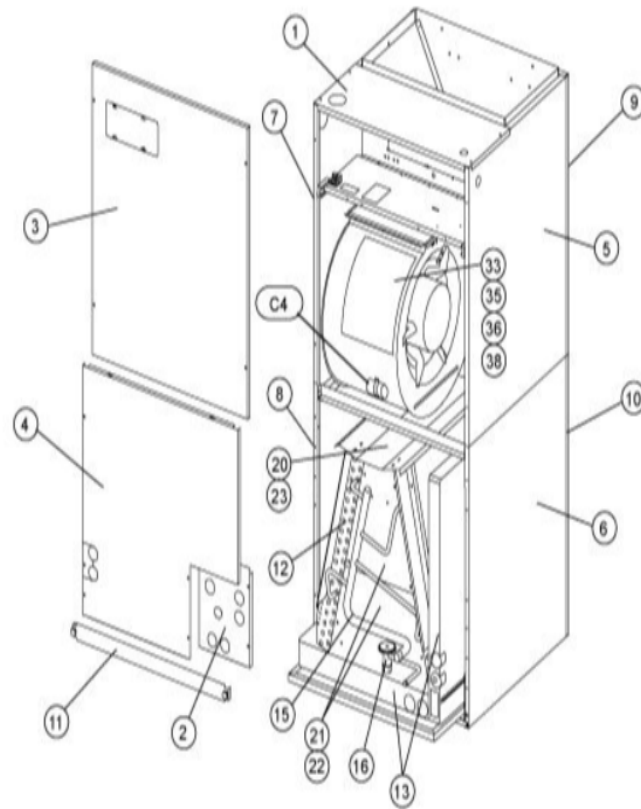

COOLING-COIL/BLOWER COILS
MARCH, 2007
SUPERCEDES NOVEMBER, 1995

CB30M CONTROL PANEL

COOLING-COIL/BLOWER COILS
MARCH, 2007
SUPERCEDES NOVEMBER, 1995

CB30M SERIES

Revision Number - 2P

BLOWER PARTS

Callout	Name	Quantity	Description
	HARNES- WIRING Cat #: 64K20 Model/Part #: LB-74239	1	HARNES ASSEMBLY
	PLATE- CUTOFF Cat #: 11L49 Model/Part #: LB-88459	1	CUTOFF PLATE
33	ARM- MOTOR MTG Cat #: 89K26 Model/Part #: LB-59076CC	3	MOUNT- MTR
35	HOUSING- BLOWER Cat #: 71M72 Model/Part #: LB-107661B	1	W/ CUTOFF PLATE
36	MOTOR- BLOWER Cat #: 93J67 Model/Part #: 93J6701	1	"1/3HP, 825RPM, 208-230/60/1"
38	WHEEL- BLOWER Cat #: 10H00 Model/Part #: LB-29333BBW	1	"1/2" BORE, 11" X 8"
C4	CAPACITOR Cat #: 53H06 Model/Part #: 39H6301	1	"15MFD, 370VAC"

CABINET PARTS

Callout	Name	Quantity	Description
	FILTER- AIR "20" X 20" X 1" Cat #: Model/Part #:	1	
	CLIP- FILTER Cat #: 49K46 Model/Part #: 49K4601	3	CLIP- FILTER
	KIT- HARDWARE Cat #: 97M37 Model/Part #: LB-110418A	1	PKG OF 10 FOR FILTER DOOR
	SPACER- FILTER Cat #: 43L91 Model/Part #: LB-74258	1	FILTER SPACER*
1	CAP- CABINET Cat #: 72M09 Model/Part #: LB-107656K	1	TOP CAP
2	PLATE Cat #: 72M05 Model/Part #: LB-107656F	1	PATCH

CONTROL PANEL PARTS

Callout	Name	Quantity	Description
	FUSE 3 AMP 32 VOLT Cat #: 25J49 Model/Part #: 25J4901	1	FUSE (AUTO) - 3 AMP
	HARNESS-WIRING Cat #: 78K52 Model/Part #: LB-74237	1	POWER(208/240 & 460V)
	HARNESS-WIRING Cat #: 32L79 Model/Part #: LB-74238	1	CONTROL(208/230V)
K3	RELAY Cat #: 69J57 Model/Part #: 69J5701	1	"ID BLR,DPDT,24V"
T1	TRANSFORMER Cat #: 51M10 Model/Part #: 51M1001	1	TRANSFORMER L/FUSE
TB1	STRIP-TERMINAL	1	TERMINAL BLOCK