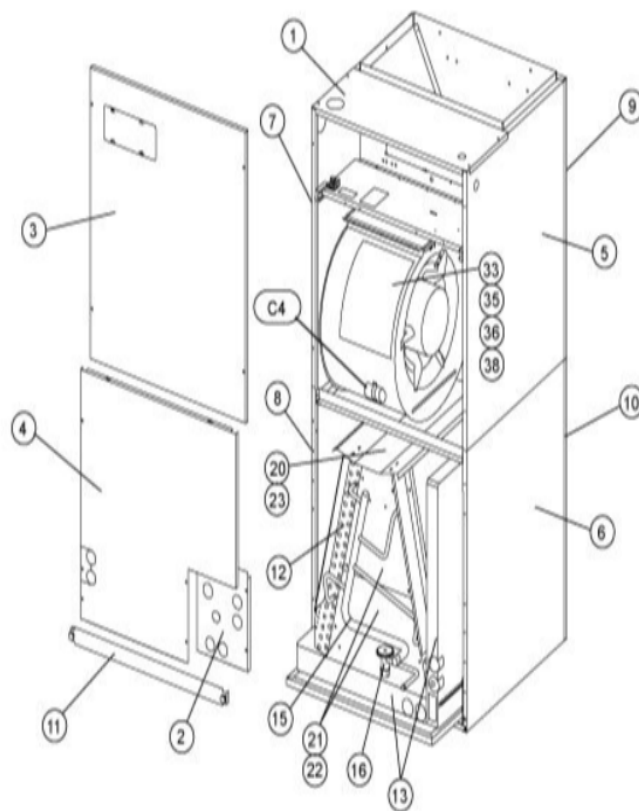

COOLING-COIL/BLOWER COILS
MARCH, 2007
SUPERCEDES NOVEMBER, 1995

CB30M SERIES

Revision Number - 1G

BLOWER PARTS

Callout	Name	Quantity	Description
	PLATE-CUTOFF Cat #: 11L49 Model/Part #: LB-88459	1	CUTOFF PLATE
	HARNESS-WIRING Cat #: 53L26 Model/Part #: LB-90277	1	HARNESS ASSEMBLY #3
33	ARM-MOTOR MTG Cat #: 89K26 Model/Part #: LB-59076CC	3	MOUNT-MTR
35	HOUSING-BLOWER Cat #: 71M72 Model/Part #: LB-107661B	1	W/CUTOFF PLATE
36	MOTOR-BLOWER Cat #: 41K91 Model/Part #: 41K9101	1	"1/3HP,825RPM,460/60/1"
38	WHEEL-BLOWER Cat #: 10H00 Model/Part #: LB-29333BBW	1	"1/2" BORE, 11" X 8"
C4	CAPACITOR Cat #: 39H89 Model/Part #: 39H8901	1	"7.5MFD,370VAC (460V)"

CABINET PARTS

Callout	Name	Quantity	Description
	FILTER-AIR"20" X 20" X 1" Cat #: Model/Part #:	1	
	CLIP-FILTER Cat #: 49K46 Model/Part #: 49K4601	3	CLIP-FILTER
	KIT-HARDWARE Cat #: 97M37 Model/Part #: LB-110418A	1	PKG OF 10 FOR FILTER DOOR
	SPACER-FILTER Cat #: 43L91 Model/Part #: LB-74258	1	FILTER SPACER*
1	CAP-CABINET Cat #: 72M09 Model/Part #: LB-107656K	1	TOP CAP
2	PLATE	1	PATCH