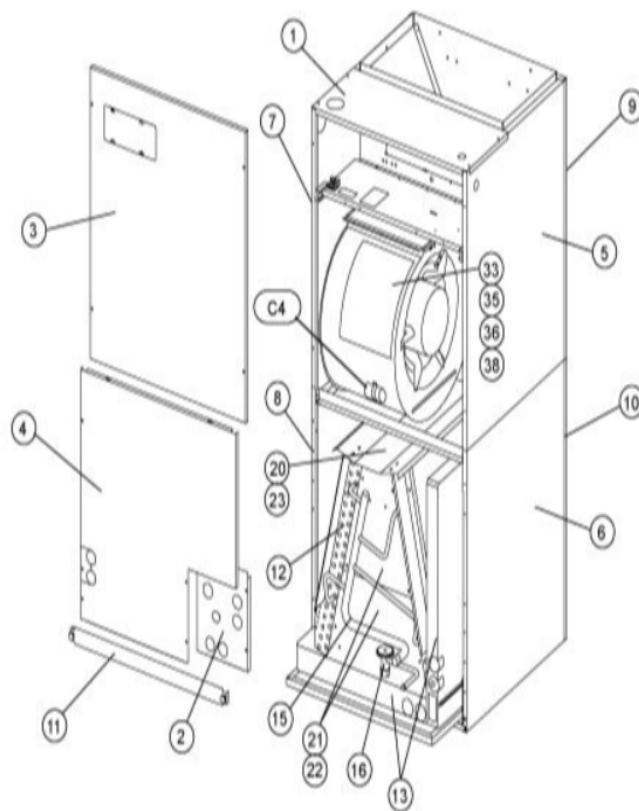

COOLING-COIL/BLOWER COILS
MARCH, 2007
SUPERCEDES NOVEMBER, 1995

CB30M SERIES

Revision Number - 5P

BLOWER PARTS

Callout	Name	Quantity	Description
	WHEEL-BLOWER Cat #: 21708 Model/Part #: LB-29333BJ	1	"1/2" BORE, 10" X 8"
	HARNES-WIRING Cat #: 49W90 Model/Part #: LB-74924	1	BLOWER MOTOR
	PLATE-CUTOFF Cat #: 93K60 Model/Part #: LB-89876	1	CUTOFF PLATE
35	HOUSING-BLOWER Cat #: 53K60 Model/Part #: 53K6001	1	BLOWER HOUSING S.A.
36	MOTOR-BLOWER Cat #: 34K76 Model/Part #: 34K7601	1	"1/3HP, 825RPM, 208- 230/60/1"
C4	CAPACITOR Cat #: 53H06 Model/Part #: 39H6301	1	"15MFD, 370VAC"

CABINET PARTS

Callout	Name	Quantity	Description
	DISTRIBUTOR ASSY(FOOTNOTE 1) Cat #: Model/Part #:	1	
	KIT-HARDWARE Cat #: 97M37 Model/Part #: LB-110418A	1	PKG OF 10 FOR FILTER DOOR
1	CAP-CABINET Cat #: 91M50 Model/Part #: LB-107656DL	1	TOP CAP
2	PLATE Cat #: 91M57 Model/Part #: LB-107656DW	1	PATCH PLATE
3	PANEL Cat #: 91M73 Model/Part #: LB-107656EP	1	BLOWER
4	PANEL Cat #: 91M75 Model/Part #: LB-107656ES	1	PLUMBING
5	WRAPPER Cat #: 91M78 Model/Part #: LB-107656EX	1	TOP-RIGHT