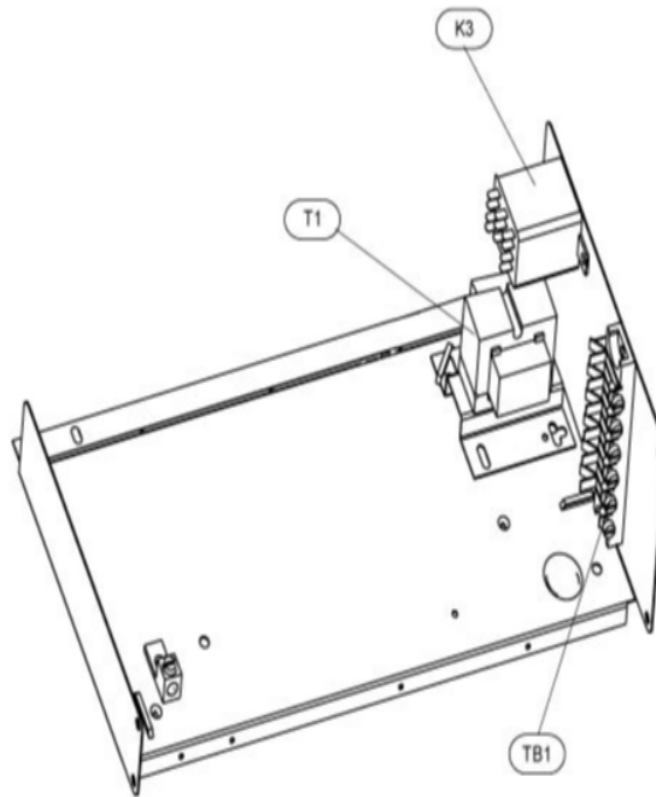

COOLING-COIL/BLOWER COILS
MARCH, 2007
SUPERCEDES NOVEMBER, 1995

CB30M CONTROL PANEL