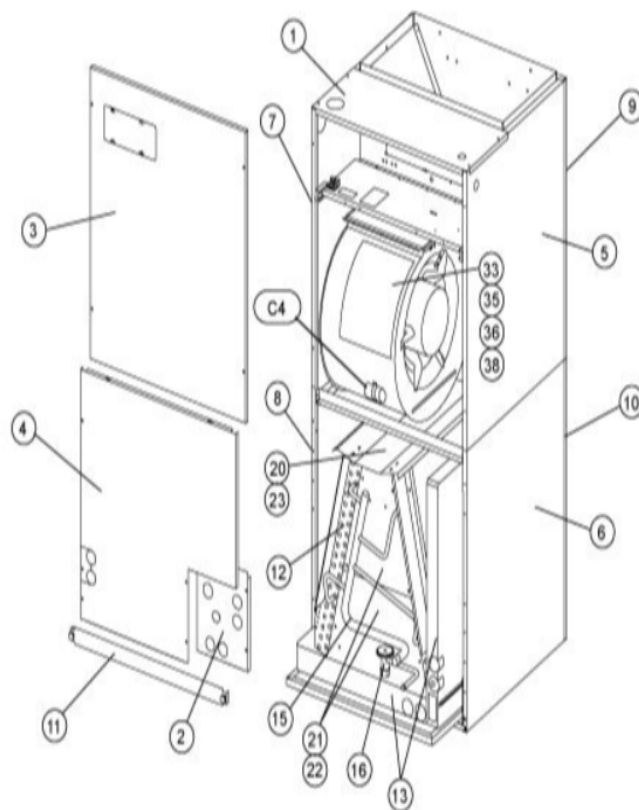

COOLING-COIL/BLOWER COILS
MARCH, 2007
SUPERCEDES NOVEMBER, 1995

CB30M SERIES

Revision Number - 4P

BLOWER PARTS

Callout	Name	Quantity	Description
	WHEEL-BLOWER Cat #: 21708 Model/Part #: LB-29333BJ	1	"1/2" BORE, 10" X 8"
	HARNES-WIRING Cat #: 64K20 Model/Part #: LB-74239	1	BLOWER MOTOR
	PLATE-CUTOFF Cat #: 93K60 Model/Part #: LB-89876	1	CUTOFF PLATE
35	HOUSING-BLOWER Cat #: 53K60 Model/Part #: 53K6001	1	BLOWER HOUSING S.A.
36	MOTOR-BLOWER Cat #: 34K76 Model/Part #: 34K7601	1	"1/3HP, 825RPM, 208- 230/60/1"
C4	CAPACITOR Cat #: 53H06 Model/Part #: 39H6301	1	"15MFD, 370VAC"

CABINET PARTS

Callout	Name	Quantity	Description
	DISTRIBUTOR ASSY (FOOTNOTE 1) Cat #: Model/Part #:	1	
	KIT-HARDWARE Cat #: 97M37 Model/Part #: LB-110418A	1	PKG OF 10 FOR FILTER DOOR
1	CAP-CABINET Cat #: 91M50 Model/Part #: LB-107656DL	1	TOP CAP
2	PLATE Cat #: 91M57 Model/Part #: LB-107656DW	1	PATCH PLATE
3	PANEL Cat #: 91M73 Model/Part #: LB-107656EP	1	BLOWER
4	PANEL Cat #: 91M75 Model/Part #: LB-107656ES	1	PLUMBING
5	WRAPPER Cat #: 91M78 Model/Part #: LB-107656EX	1	TOP-RIGHT