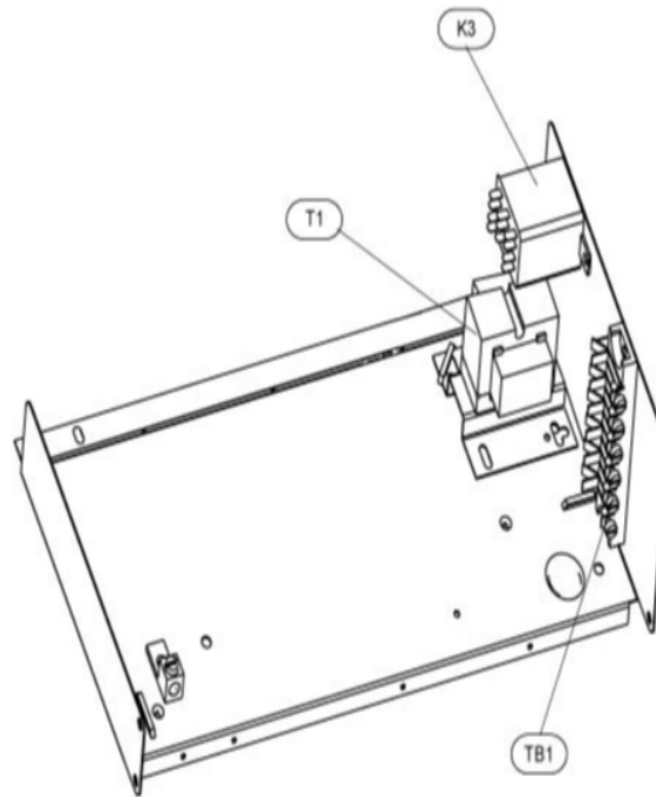

COOLING-COIL/BLOWER COILS
MARCH, 2007
SUPERCEDES NOVEMBER, 1995

CB30M CONTROL PANEL