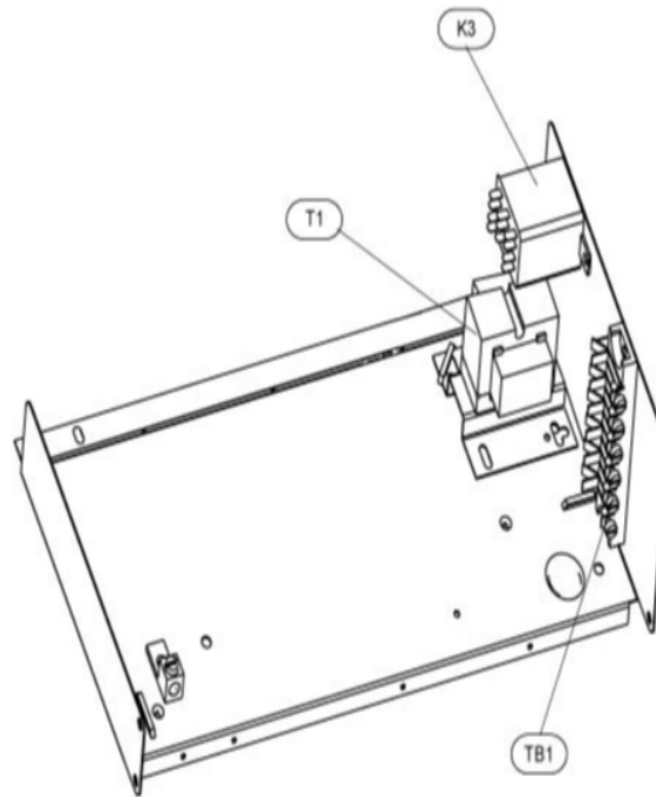

COOLING-COIL/BLOWER COILS
MARCH, 2007
SUPERCEDES NOVEMBER, 1995

CB30M CONTROL PANEL

COOLING-COIL/BLOWER COILS
MARCH, 2007
SUPERCEDES NOVEMBER, 1995

CB30M SERIES

Revision Number - 3P

BLOWER PARTS

Callout	Name	Quantity	Description
	WHEEL-BLOWER Cat #: 21708 Model/Part #: LB-29333BJ	1	"1/2" BORE, 10" X 8"
	HARNES- WIRING Cat #: 64K20 Model/Part #: LB-74239	1	BLOWER MOTOR
	PLATE-CUTOFF Cat #: 93K60 Model/Part #: LB-89876	1	CUTOFF PLATE
35	HOUSING-BLOWER Cat #: 53K60 Model/Part #: 53K6001	1	BLOWER HOUSING S.A.
36	MOTOR-BLOWER Cat #: 34K76 Model/Part #: 34K7601	1	"1/3HP, 825RPM, 208- 230/60/1"
C4	CAPACITOR Cat #: 53H06 Model/Part #: 39H6301	1	"15MFD, 370VAC"

CABINET PARTS

Callout	Name	Quantity	Description
	DISTRIBUTOR ASSY(FOOTNOTE 1) Cat #: Model/Part #:	1	
	KIT-HARDWARE Cat #: 97M37 Model/Part #: LB-110418A	1	PKG OF 10 FOR FILTER DOOR
1	CAP-CABINET Cat #: 91M50 Model/Part #: LB-107656DL	1	TOP CAP
2	PLATE Cat #: 91M43 Model/Part #: LB-107656DD	1	PATCH
3	PANEL Cat #: 91M73 Model/Part #: LB-107656EP	1	BLOWER
4	PANEL Cat #: 91M75 Model/Part #: LB-107656ES	1	PLUMBING
5	WRAPPER Cat #: 91M78 Model/Part #: LB-107656EX	1	TOP-RIGHT

CONTROL PANEL PARTS

Callout	Name	Quantity	Description
	FUSE 3 AMP 32 VOLT Cat #: 25J49 Model/Part #: 25J4901	1	FUSE (AUTO) - 3 AMP
	HARNESS-WIRING Cat #: 78K52 Model/Part #: LB-74237	1	POWER
	HARNESS-WIRING Cat #: 32L79 Model/Part #: LB-74238	1	CONTROL
K3	RELAY Cat #: 67K65 Model/Part #: 67K6501	1	"ID BLR,DPDT,24V"
T1	TRANSFORMER Cat #: 51M10 Model/Part #: 51M1001	1	"208/240V PRI,24V SEC,40VA W/FUSE"
TB1	STRIP-TERMINAL Cat #: 18K71 Model/Part #: 18K7101	1	6 POSITION