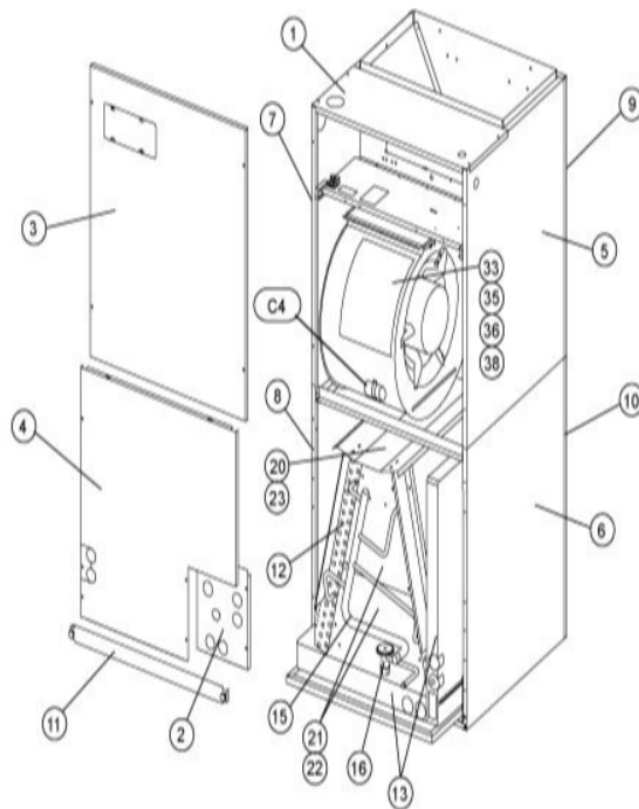

COOLING-COIL/BLOWER COILS
MARCH, 2007
SUPERCEDES NOVEMBER, 1995

CB30M CONTROL PANEL

COOLING-COIL/BLOWER COILS
MARCH, 2007
SUPERCEDES NOVEMBER, 1995

CB30M SERIES

Revision Number - 3P

BLOWER PARTS

Callout	Name	Quantity	Description
	WHEEL-BLOWER Cat #: 21708 Model/Part #: LB-29333BJ	1	"1/2" BORE, 10" X 8"
	HARNES- WIRING Cat #: 64K20 Model/Part #: LB-74239	1	BLOWER MOTOR
	PLATE-CUTOFF Cat #: 93K60 Model/Part #: LB-89876	1	CUTOFF PLATE
35	HOUSING-BLOWER Cat #: 53K60 Model/Part #: 53K6001	1	BLOWER HOUSING S.A.
36	MOTOR-BLOWER Cat #: 34K76 Model/Part #: 34K7601	1	"1/3HP, 825RPM, 208- 230/60/1"
C4	CAPACITOR Cat #: 53H06 Model/Part #: 39H6301	1	"15MFD, 370VAC"

CABINET PARTS

Callout	Name	Quantity	Description
	DISTRIBUTOR ASSY(FOOTNOTE 1) Cat #: Model/Part #:	1	
	KIT-HARDWARE Cat #: 97M37 Model/Part #: LB-110418A	1	PKG OF 10 FOR FILTER DOOR
1	CAP-CABINET Cat #: 91M50 Model/Part #: LB-107656DL	1	TOP CAP
2	PLATE Cat #: 91M43 Model/Part #: LB-107656DD	1	PATCH
3	PANEL Cat #: 91M73 Model/Part #: LB-107656EP	1	BLOWER
4	PANEL Cat #: 91M75 Model/Part #: LB-107656ES	1	PLUMBING
5	WRAPPER Cat #: 91M78 Model/Part #: LB-107656EX	1	TOP-RIGHT

CONTROL PANEL PARTS

Callout	Name	Quantity	Description
	FUSE 3 AMP 32 VOLT Cat #: 25J49 Model/Part #: 25J4901	1	FUSE (AUTO) - 3 AMP
	HARNESS-WIRING Cat #: 78K52 Model/Part #: LB-74237	1	POWER
	HARNESS-WIRING Cat #: 32L79 Model/Part #: LB-74238	1	CONTROL
K3	RELAY Cat #: 67K65 Model/Part #: 67K6501	1	"ID BLR,DPDT,24V"
T1	TRANSFORMER Cat #: 51M10 Model/Part #: 51M1001	1	"208/240V PRI,24V SEC,40VA W/FUSE"
TB1	STRIP-TERMINAL Cat #: 18K71 Model/Part #: 18K7101	1	6 POSITION