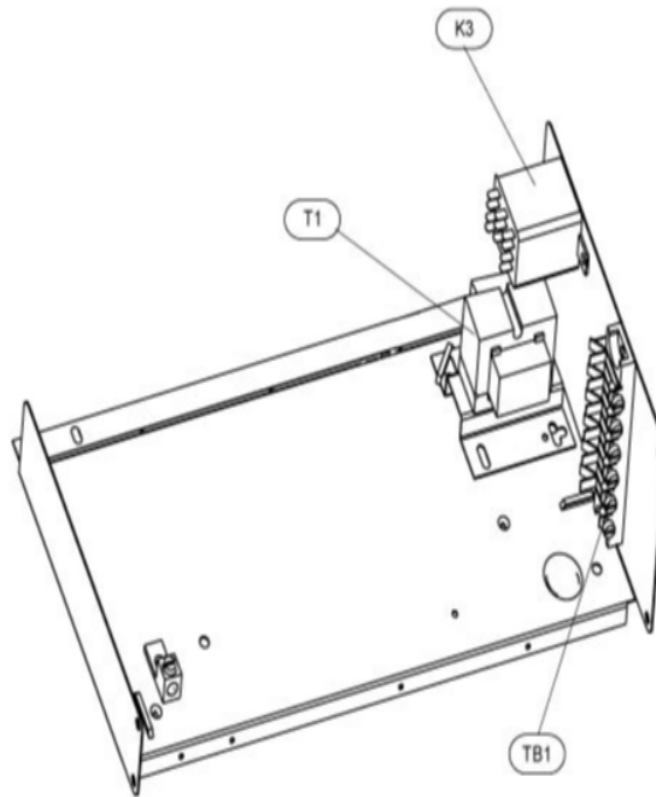

COOLING-COIL/BLOWER COILS
MARCH, 2007
SUPERCEDES NOVEMBER, 1995

CB30M CONTROL PANEL

COOLING-COIL/BLOWER COILS
MARCH, 2007
SUPERCEDES NOVEMBER, 1995

CB30M SERIES

Revision Number - 2P

BLOWER PARTS

Callout	Name	Quantity	Description
	WHEEL-BLOWER Cat #: 21708 Model/Part #: LB-29333BJ	1	"1/2"BORE,10"X8"
	HARNES-WIRING Cat #: 64K20 Model/Part #: LB-74239	1	BLOWER MOTOR
	PLATE-CUTOFF Cat #: 93K60 Model/Part #: LB-89876	1	CUTOFF PLATE
35	HOUSING-BLOWER Cat #: 53K60 Model/Part #: 53K6001	1	BLOWER HOUSING S.A.
36	MOTOR-BLOWER Cat #: 34K76 Model/Part #: 34K7601	1	"1/3HP,825RPM,208- 230/60/1"
C4	CAPACITOR Cat #: 53H06 Model/Part #: 39H6301	1	"15MFD,370VAC"

CABINET PARTS

Callout	Name	Quantity	Description
	DISTRIBUTOR ASSY(FOOTNOTE 1) Cat #: Model/Part #:	1	
	KIT-HARDWARE Cat #: 97M37 Model/Part #: LB-110418A	1	PKG OF 10 FOR FILTER DOOR
1	CAP-CABINET Cat #: 72M02 Model/Part #: LB-107656C	1	TOP CAP
2	PLATE Cat #: 72M05 Model/Part #: LB-107656F	1	PATCH
3	PANEL Cat #: 72M03 Model/Part #: LB-107656D	1	BLOWER
4	PLATE Cat #: 72M04 Model/Part #: LB-107656E	1	PLUMBING
5	WRAPPER Cat #: 72M40 Model/Part #: LB-107656BA	1	TOP-RIGHT

CONTROL PANEL PARTS

Callout	Name	Quantity	Description
	FUSE 3 AMP 32 VOLT Cat #: 25J49 Model/Part #: 25J4901	1	FUSE (AUTO) - 3 AMP
	HARNESS-WIRING Cat #: 78K52 Model/Part #: LB-74237	1	POWER(208/230V)
	HARNESS-WIRING Cat #: 32L79 Model/Part #: LB-74238	1	CONTROL(208/230V)
K3	RELAY Cat #: 69J57 Model/Part #: 69J5701	1	"ID BLR,DPDT,24V"
T1	TRANSFORMER Cat #: 51M10 Model/Part #: 51M1001	1	"208/240V PRI,24V SEC,40VA W/FUSE"
TB1	STRIP-TERMINAL Cat #: 18K71 Model/Part #: 18K7101	1	TERMINAL BLOCK