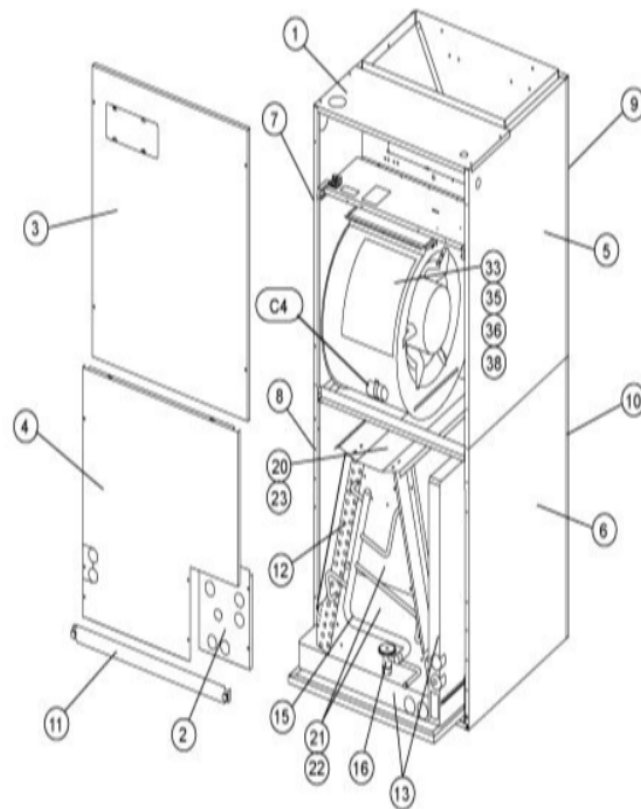

COOLING-COIL/BLOWER COILS
MARCH, 2007
SUPERCEDES NOVEMBER, 1995

CB30M CONTROL PANEL

COOLING-COIL/BLOWER COILS
MARCH, 2007
SUPERCEDES NOVEMBER, 1995

CB30M SERIES

Revision Number - 2P

BLOWER PARTS

Callout	Name	Quantity	Description
	WHEEL-BLOWER Cat #: 21708 Model/Part #: LB-29333BJ	1	"1/2"BORE,10"X8"
	HARNES-WIRING Cat #: 64K20 Model/Part #: LB-74239	1	BLOWER MOTOR
	PLATE-CUTOFF Cat #: 93K60 Model/Part #: LB-89876	1	CUTOFF PLATE
35	HOUSING-BLOWER Cat #: 53K60 Model/Part #: 53K6001	1	BLOWER HOUSING S.A.
36	MOTOR-BLOWER Cat #: 34K76 Model/Part #: 34K7601	1	"1/3HP,825RPM,208- 230/60/1"
C4	CAPACITOR Cat #: 53H06 Model/Part #: 39H6301	1	"15MFD,370VAC"

CABINET PARTS

Callout	Name	Quantity	Description
	DISTRIBUTOR ASSY(FOOTNOTE 1) Cat #: Model/Part #:	1	
	KIT-HARDWARE Cat #: 97M37 Model/Part #: LB-110418A	1	PKG OF 10 FOR FILTER DOOR
1	CAP-CABINET Cat #: 72M02 Model/Part #: LB-107656C	1	TOP CAP
2	PLATE Cat #: 72M05 Model/Part #: LB-107656F	1	PATCH
3	PANEL Cat #: 72M03 Model/Part #: LB-107656D	1	BLOWER
4	PLATE Cat #: 72M04 Model/Part #: LB-107656E	1	PLUMBING
5	WRAPPER Cat #: 72M40 Model/Part #: LB-107656BA	1	TOP-RIGHT

CONTROL PANEL PARTS

Callout	Name	Quantity	Description
	FUSE 3 AMP 32 VOLT Cat #: 25J49 Model/Part #: 25J4901	1	FUSE (AUTO) - 3 AMP
	HARNESS-WIRING Cat #: 78K52 Model/Part #: LB-74237	1	POWER(208/230V)
	HARNESS-WIRING Cat #: 32L79 Model/Part #: LB-74238	1	CONTROL(208/230V)
K3	RELAY Cat #: 69J57 Model/Part #: 69J5701	1	"ID BLR,DPDT,24V"
T1	TRANSFORMER Cat #: 51M10 Model/Part #: 51M1001	1	"208/240V PRI,24V SEC,40VA W/FUSE"
TB1	STRIP-TERMINAL Cat #: 18K71 Model/Part #: 18K7101	1	TERMINAL BLOCK