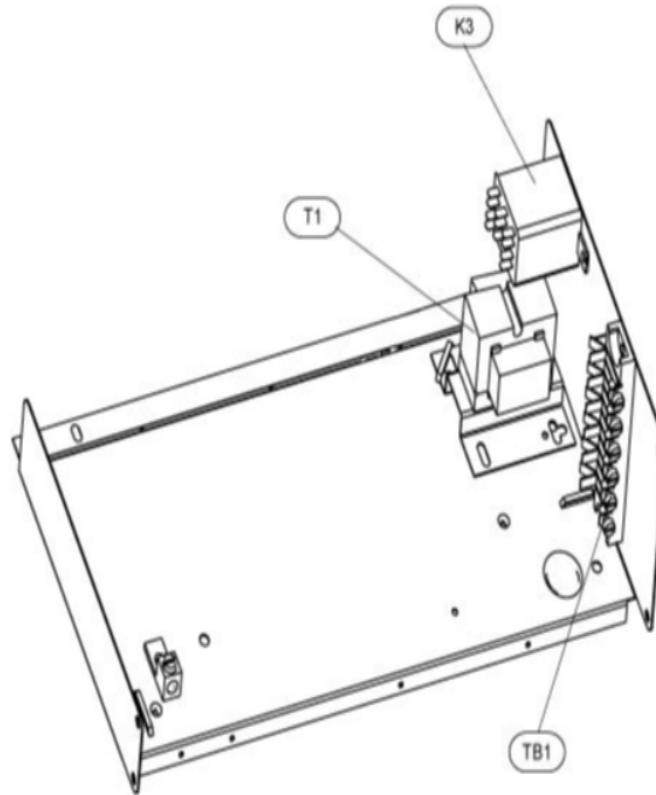

COOLING-COIL/BLOWER COILS
MARCH, 2007
SUPERCEDES NOVEMBER, 1995

CB30M CONTROL PANEL