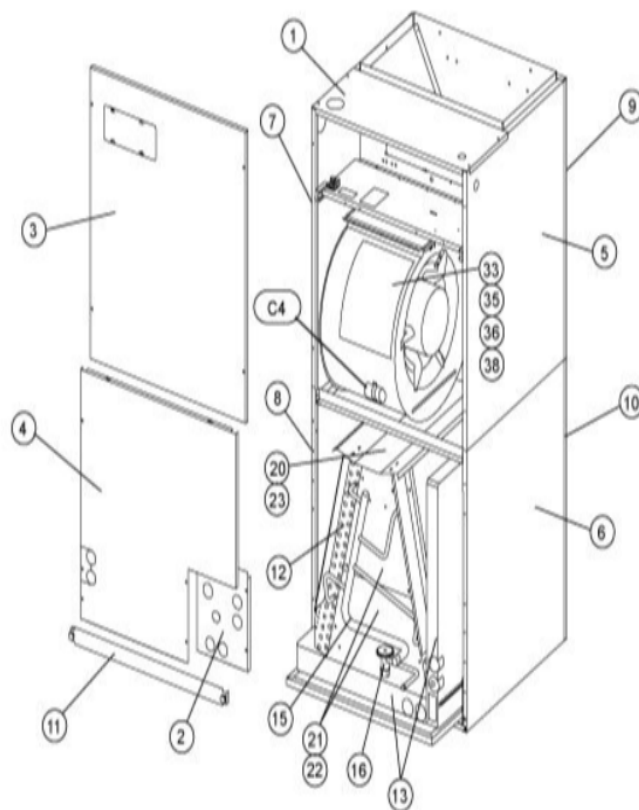

COOLING-COIL/BLOWER COILS
MARCH, 2007
SUPERCEDES NOVEMBER, 1995

CB30M SERIES

Revision Number - 1P

BLOWER PARTS

Callout	Name	Quantity	Description
	WHEEL-BLOWER Cat #: 21708 Model/Part #: LB-29333BJ	1	"1/2" BORE, 10" X 8"
	HARNES- WIRING Cat #: 64K20 Model/Part #: LB-74239	1	BLOWER MOTOR
	PLATE-CUTOFF Cat #: 93K60 Model/Part #: LB-89876	1	CUTOFF PLATE
35	HOUSING-BLOWER Cat #: 53K60 Model/Part #: 53K6001	1	BLOWER HOUSING S.A.
36	MOTOR-BLOWER Cat #: 34K76 Model/Part #: 34K7601	1	"1/3HP, 825RPM, 208- 230/60/1"
C4	CAPACITOR Cat #: 53H06 Model/Part #: 39H6301	1	"15MFD, 370VAC"

CABINET PARTS

Callout	Name	Quantity	Description
	DISTRIBUTOR ASSY(FOOTNOTE 1) Cat #: Model/Part #:	1	
	KIT-HARDWARE Cat #: 97M37 Model/Part #: LB-110418A	1	PKG OF 10 FOR FILTER DOOR
1	CAP-CABINET Cat #: 72M02 Model/Part #: LB-107656C	1	TOP CAP
2	PLATE Cat #: 72M05 Model/Part #: LB-107656F	1	PATCH
3	PANEL Cat #: 72M03 Model/Part #: LB-107656D	1	BLOWER
4	PLATE Cat #: 72M04 Model/Part #: LB-107656E	1	PLUMBING
5	WRAPPER Cat #: 72M40 Model/Part #: LB-107656BA	1	TOP-RIGHT