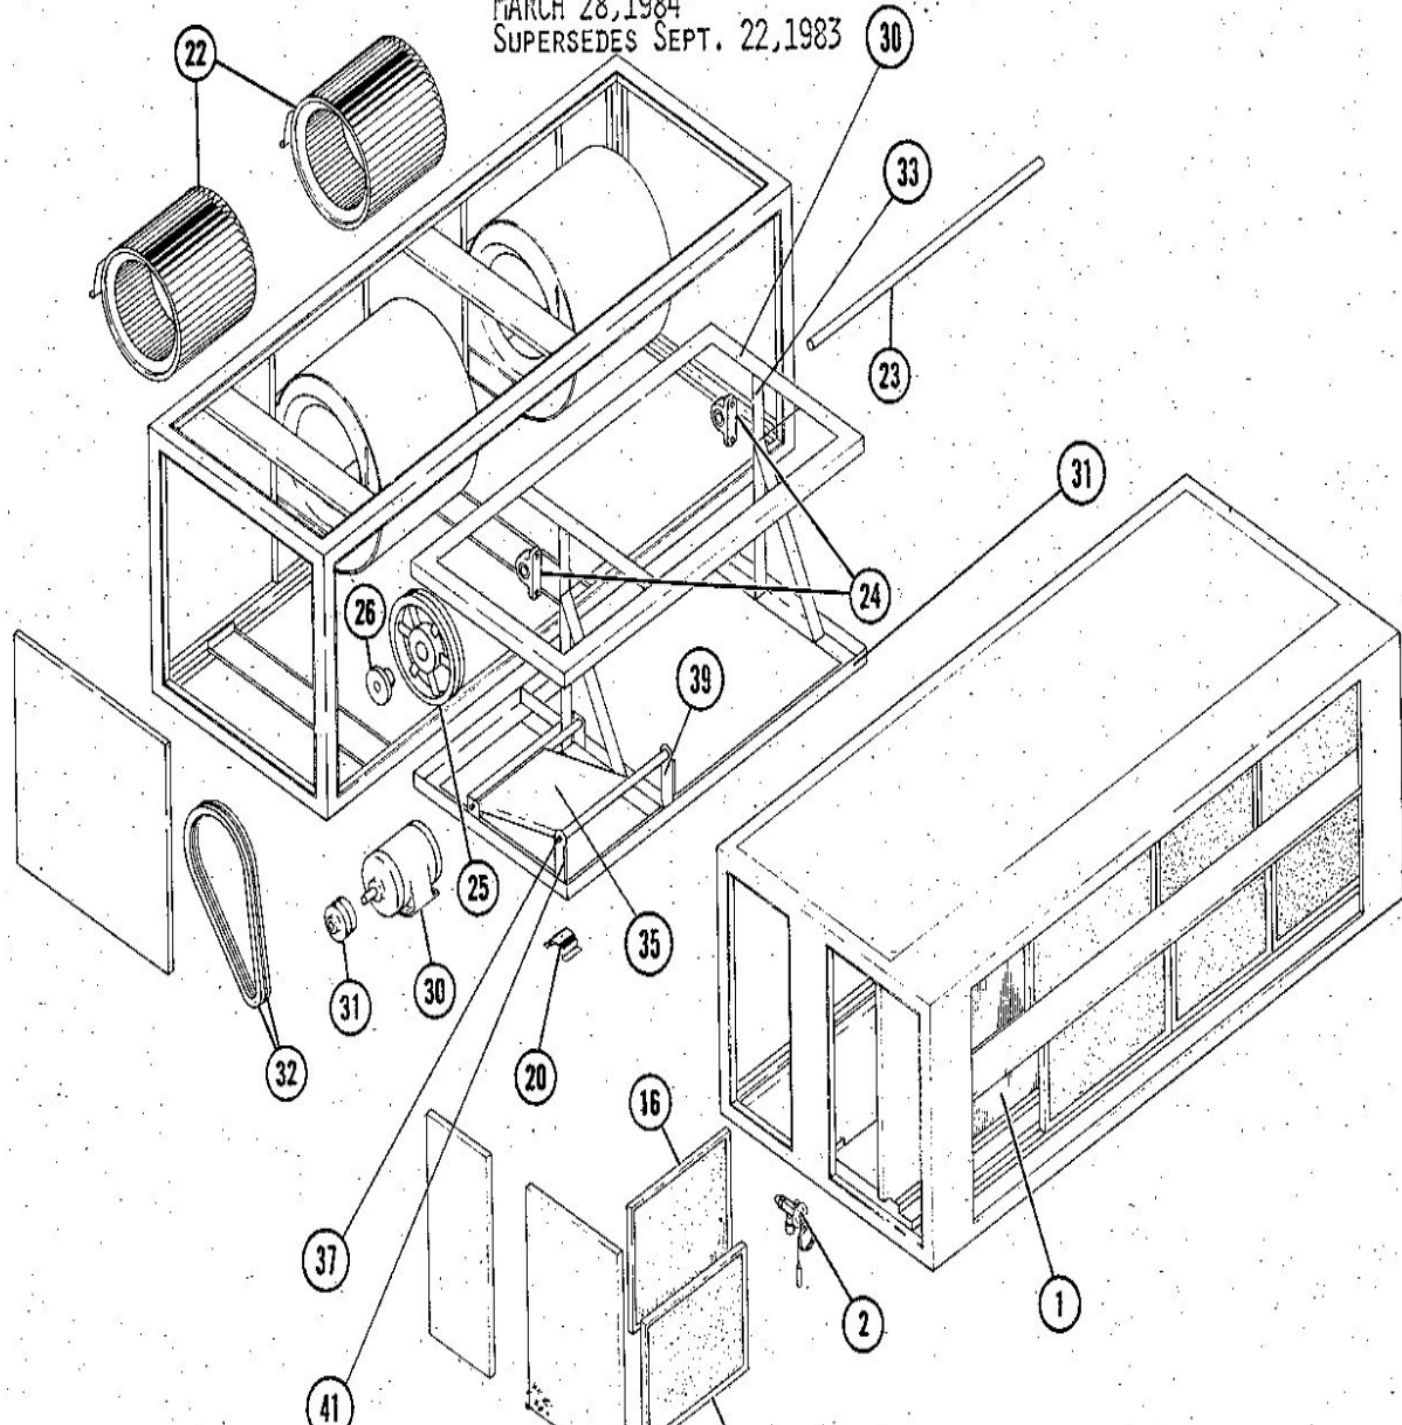

CB3/CB32 SERIES
MARCH 28, 1984
SUPERSEDES SEPT. 22, 1983

Revision Number - 2

BLOWER PARTS

Callout	Name	Quantity	Description
	PLATE-CUTOFF Cat #: 21803 Model/Part #: LB-4279	1	CUT OFF PLATE (6 pcs blk)
	HOUSING-BLOWER Cat #: 21910 Model/Part #: LB-7205	1	HOUSING-BLR
	FRAME-BLOWER Cat #: 50392 Model/Part #: LB-9313	1	FRAME-BLR
	MOUNT Cat #: 59263 Model/Part #: P-5-175	2	"1"" WIDE VIBRO-INSULATOR"
20	MOUNT Cat #: 67367 Model/Part #: P-5-144	2	"3"" WIDE VIBRO-INSULATOR"
22	WHEEL-BLOWER Cat #: 13K14 Model/Part #: LB-29333BCJ	1	"1""BORE,15"" X 15""
23	SHAFT-BLOWER Cat #: 21860 Model/Part #: LB-9319	1	"1""DIA X 26""
24	BEARING Cat #: 66027 Model/Part #: P-5-100	2	"BLOWER-1"" BORE-BALL"
25	PULLEY-BLOWER Cat #: 55808 Model/Part #: P-8-1648	1	"1""BORE,11-3/4""OD,""A-B""GROOVE"
35	BASE-MOTOR Cat #: 50A39 Model/Part #: LB-8846	1	BASE S.A.
37	ROD-HINGE Cat #: 50A40 Model/Part #: LB-8849	2	ROD - HINGE
39/41	BRACKET Cat #: 86070 Model/Part #: LB-2606	2	Arm-Motor Base Adjustment

CABINET PARTS

Callout	Name	Quantity	Description
	PANEL	1	I.D.COIL SECTION-